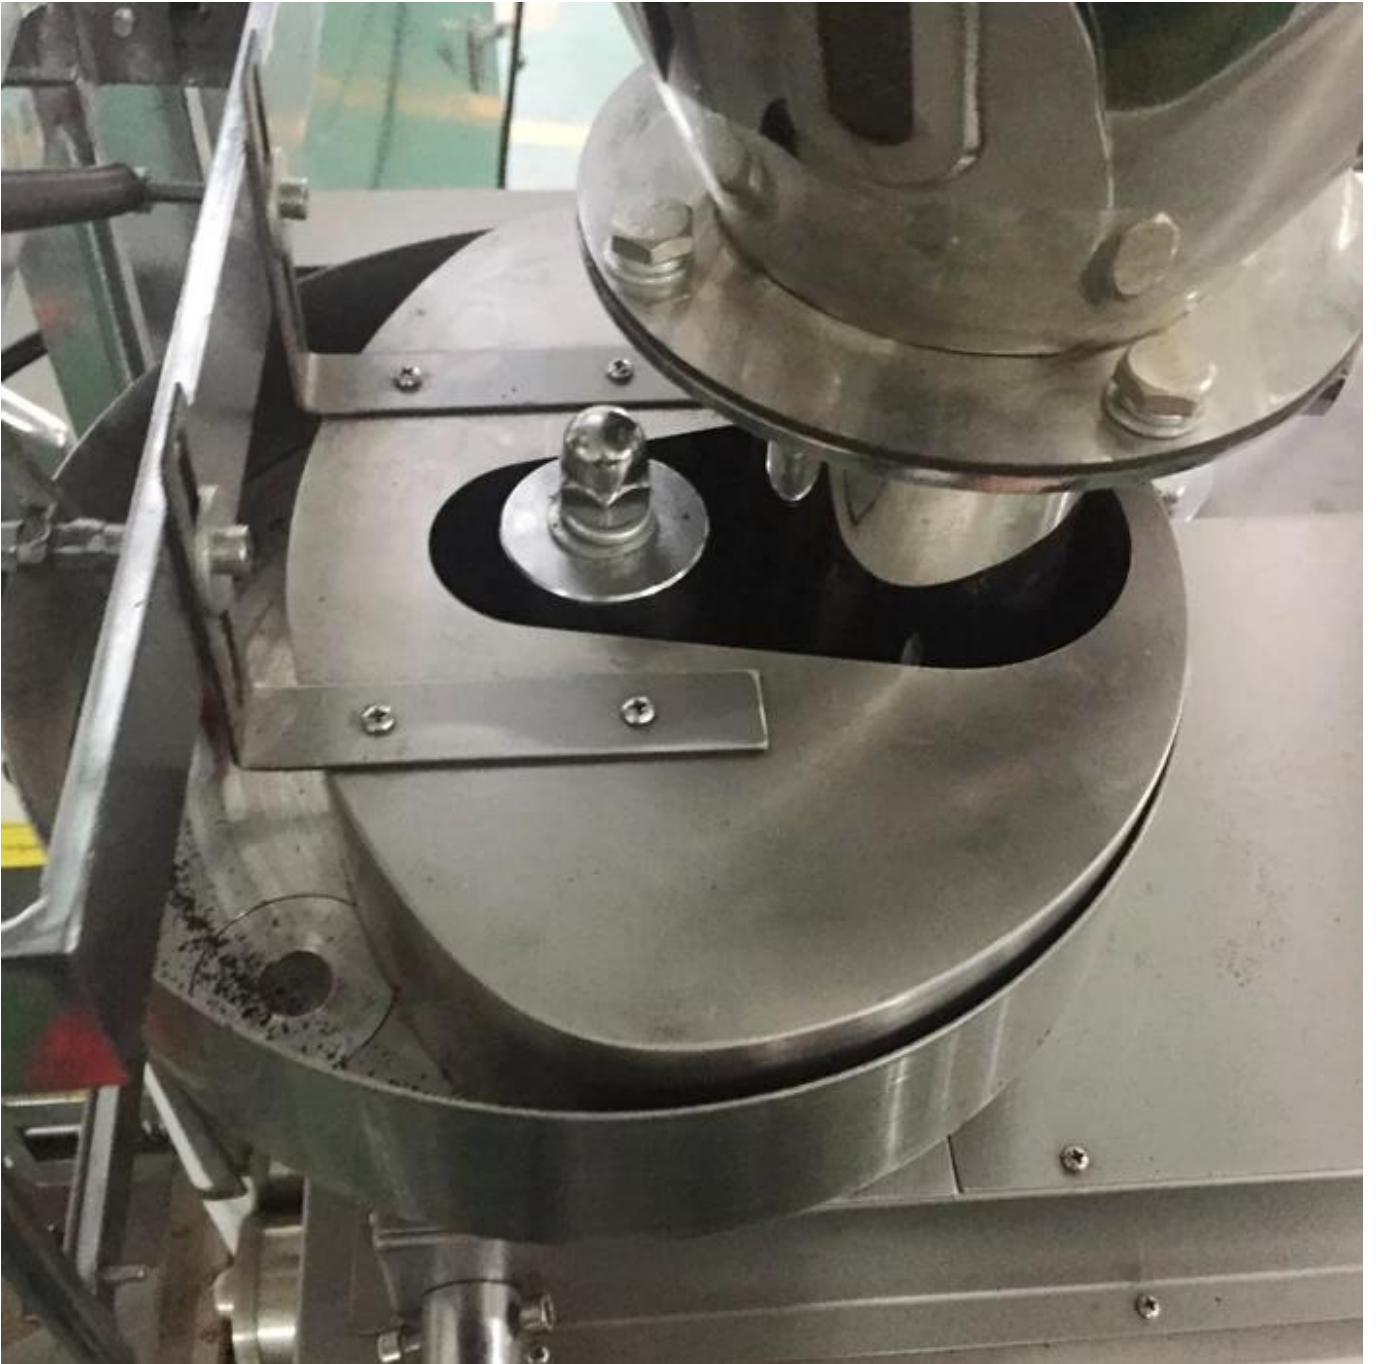

有限公司 有限公司

□□ □□

□ □

□□ □ □□

□□:

snus □ □ □ □ □ □□□ **snus** □ □□□ □□□□□.

COMPANY PROFILE

DESSION is a modern packaging equipment solution provider integrating R&D, production and sales. Since the establishment of the company, with the continuous exploration, research and application of advanced technology, the company's development has begun Scale, with an innovative team of professional and technical personnel, engineers, sales and after-sales service personnel, has successfully developed a number of series of packaging machinery and related equipment, widely it is used in food, medical supplies, hotel supplies, daily necessities, hardware accessories, cultural and sports goods, toys and other products that require flexible packaging. With advanced engineering design technology and high-quality equipment system, the equipment is out The mouth has reached the Middle East, Southeast Asia, Europe, America, South Africa and other countries and regions, and has been well received by users all over the world.