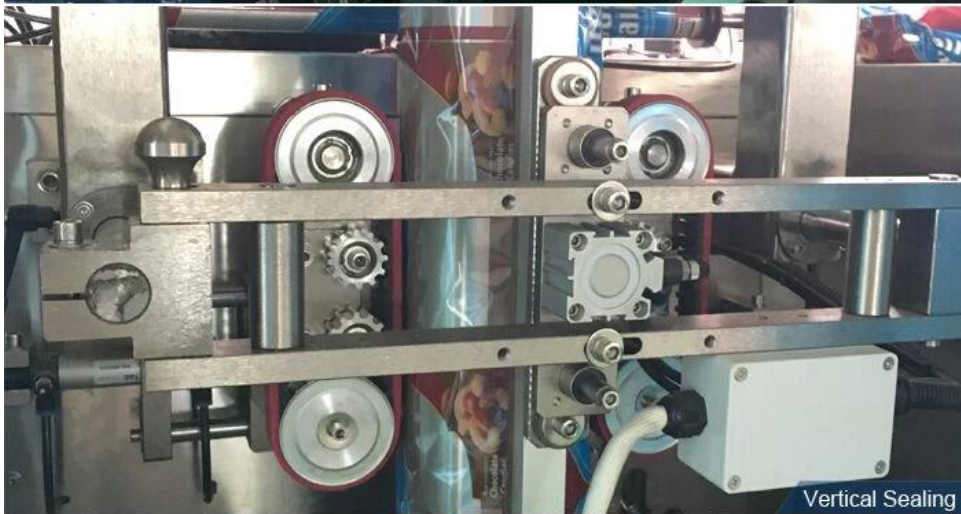

☐ ☐ ☐ ☐ ☐ ☐ ☐ ☐

same 304# stainless steel material, Our Dession,
offer you 360 different surface treatment

Ribbon Date Printer

Screw Measuring

Vertical Sealing

Sealing & Cutting

300g 600g

300g 600g