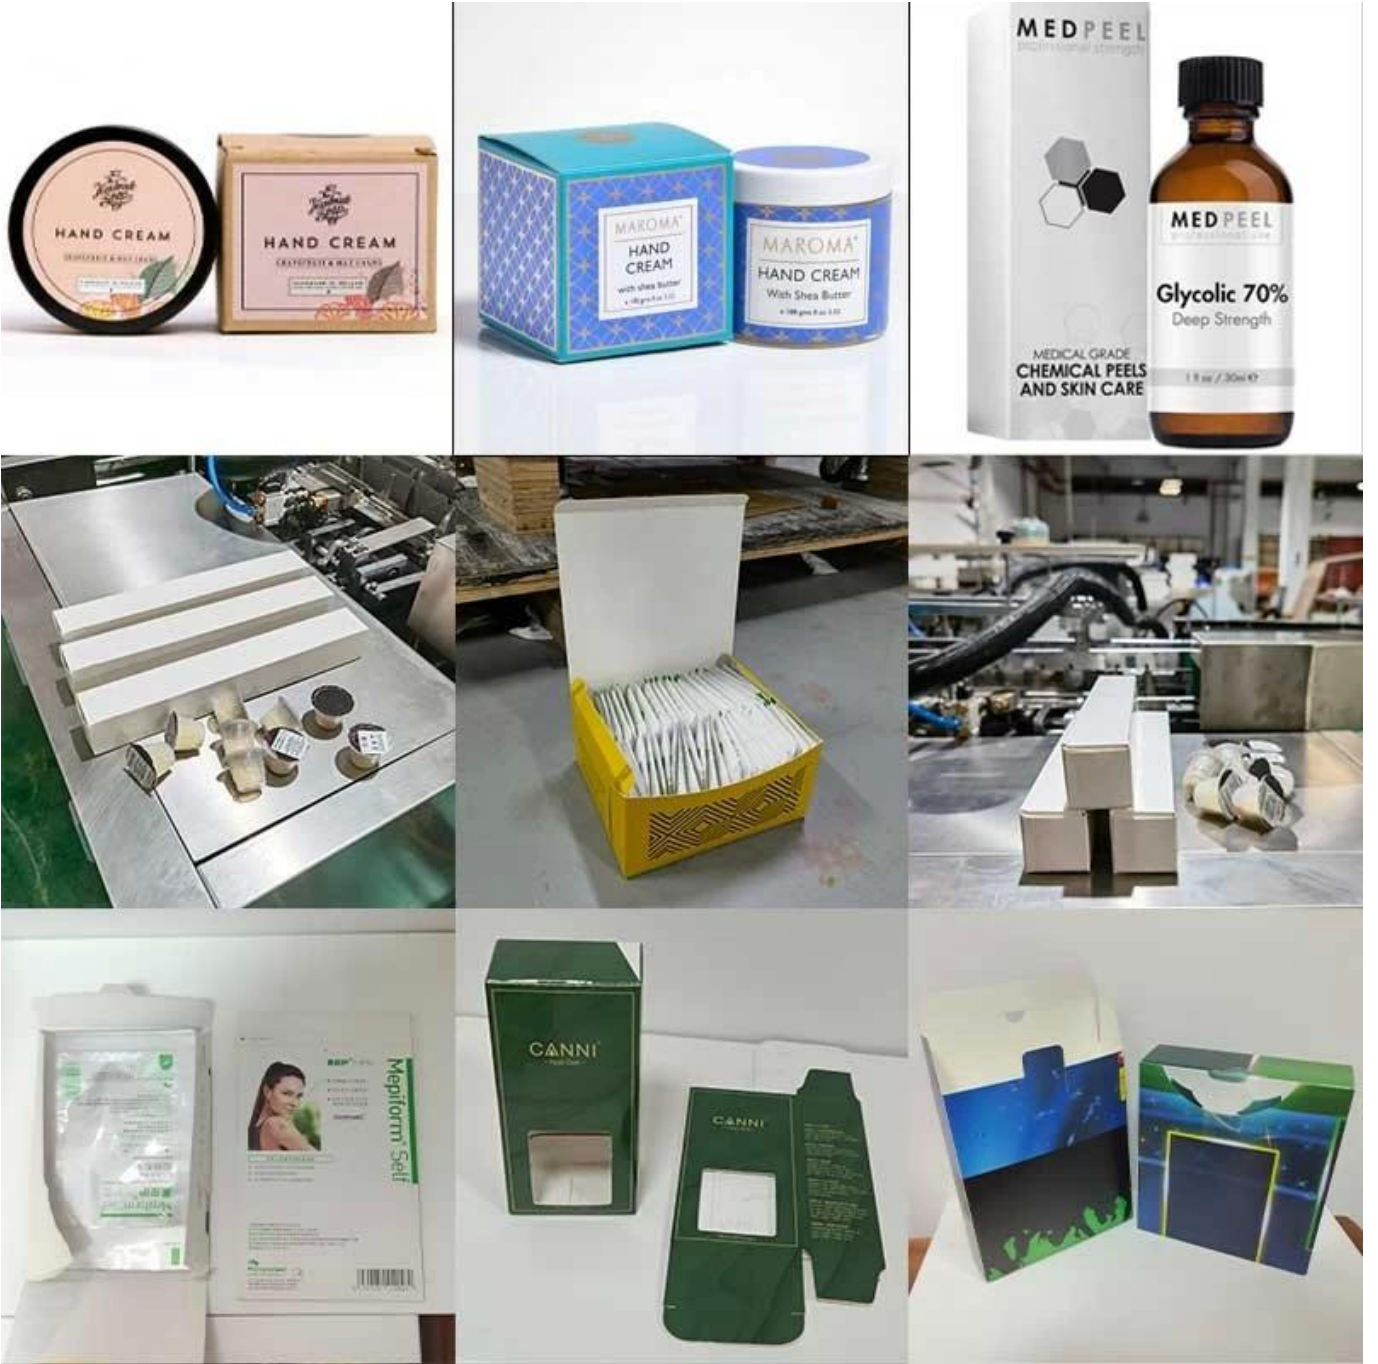

□□ □□

□□: DS-B050 □□ □□ □□ □□ 40-50□□ □□ □□ □□ □□ □□ □□ □□.

□□: PLC □□ □□ □□ □□ □□ □□ □□, □□ □ □□ □□ □□ □□ □□.

□□ □□: □ □□ □□ □□ □□ □□ □□ □□ □ □□ □□ □□ □□ □ □□□.

□□: □□ □□, □□ □ □□ □□ □□, □□ □□ □ □□ □□ □□□□.

□□ □□: □□ □□ DESSION □ □□ CE, ROHS □ SGS □ □□ □□ □□ □□ □□ □ □□ □□ □□ □□ □□ □□.