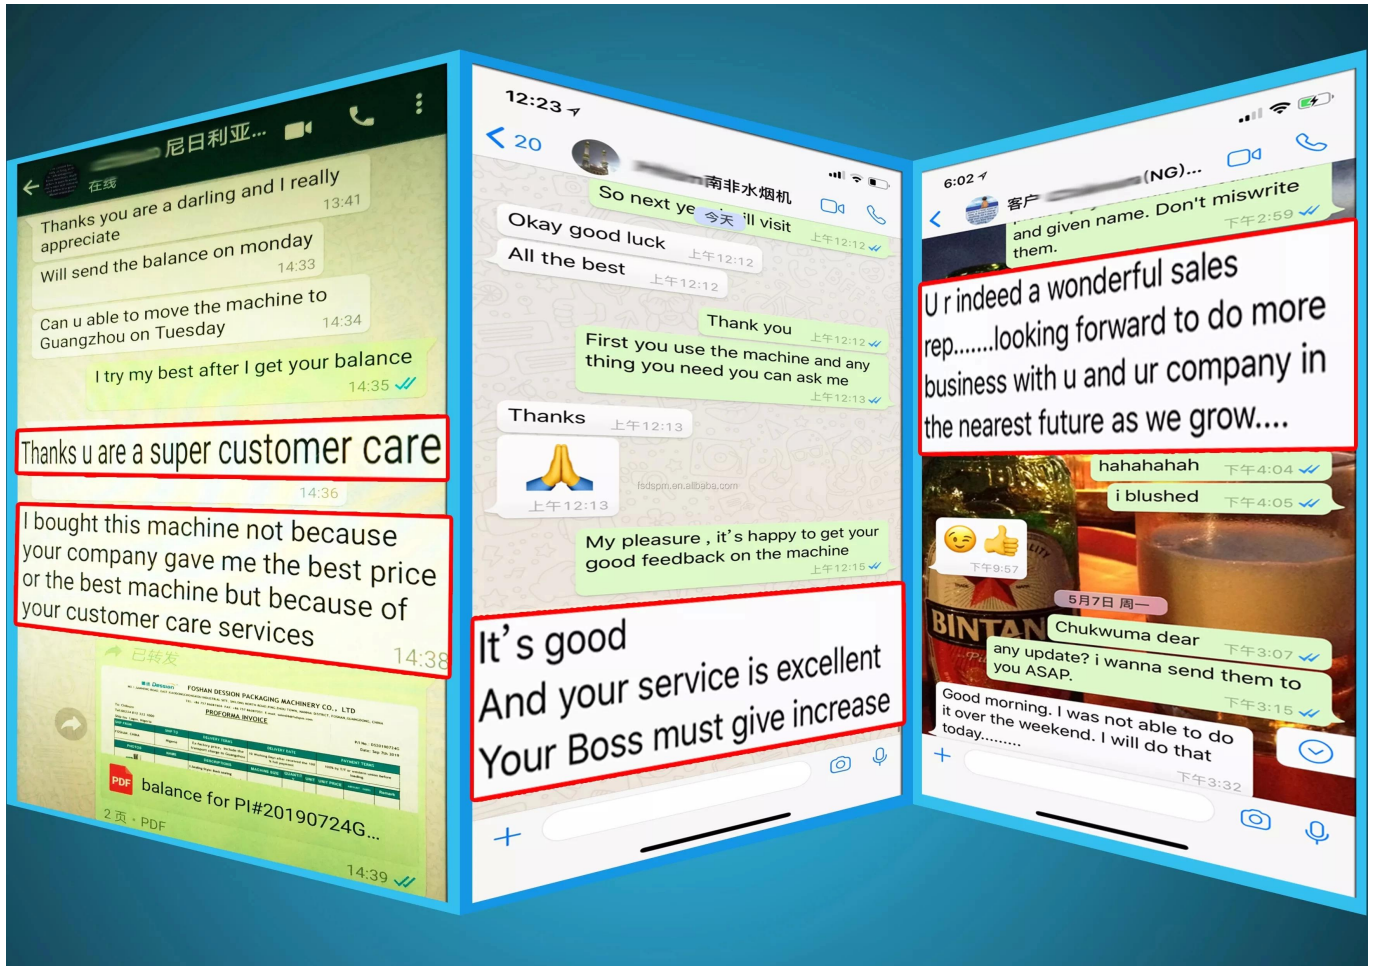

**Collect
Customer Needs**

Designing Solution

Parts Processing

Machine Assembly

**Machine
Commissioning**

**Wooden Box
Packing**

☐☐ ☐☐

Dession ☐ ☐ ☐ ☐ ☐☐, ☐ ☐ ☐☐ ☐☐ ☐ ☐☐☐ ☐☐☐ ☐☐☐ ☐☐ ☐☐ **CE, ROHS, SGS** ☐ ☐ ☐ ☐ ☐☐ ☐☐ ☐☐☐ ☐☐☐ **20** ☐☐☐ ☐☐ ☐☐ ☐☐☐ ☐☐☐ ☐☐☐ ☐☐☐ **ISO 9001** ☐☐☐ ☐☐☐☐☐☐☐. ☐☐.

COMPANY PROFILE

DESSION is a modern packaging equipment solution provider integrating R&D, production and sales. Since the establishment of the company, with the continuous exploration, research and application of advanced technology, the company's development has begun Scale, with an innovative team of professional and technical personnel, engineers, sales and after-sales service personnel, has successfully developed a number of series of packaging machinery and related equipment, widely it is used in food, medical supplies, hotel supplies, daily necessities, hardware accessories, cultural and sports goods, toys and other products that require flexible packaging. With advanced engineering design technology and high-quality equipment system, the equipment is out The mouth has reached the Middle East, Southeast Asia, Europe, America, South Africa and other countries and regions, and has been well received by users all over the world.