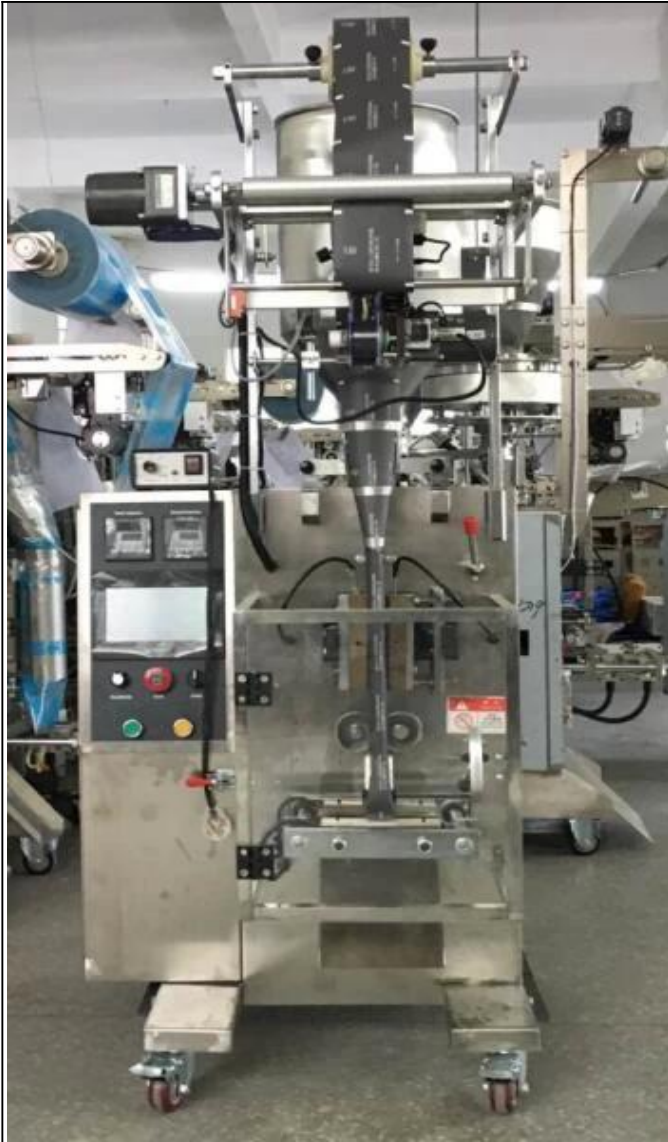

□□ □□□□

□□ □□