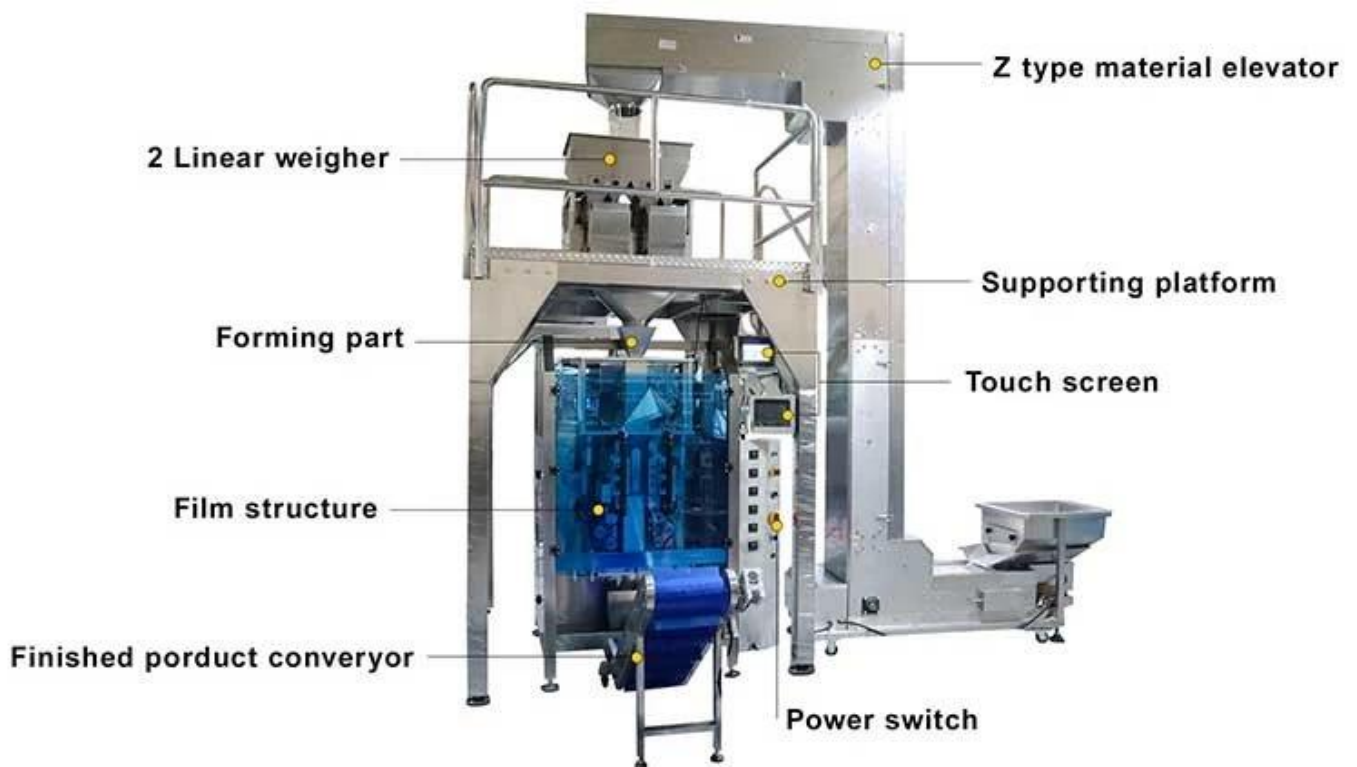

< **DETAIL** >

TOUCH SCREEN

The touch screen can store parameters and adjust them at will, which is simple and convenient

A

B

Z TYPE HOIST

Automatic product loading, with built-in protective cover, making it more convenient

ROLL FILM

Automatic film rolling, smooth film pulling without jamming, etc.

C

MEASURING CUP

The weight can be set, freely adjusted, accurate measurement, high precision

D

BAG FORMER

Automatic bag making, lapel structure, smooth lapel, intelligent bag making

E

F

HEAT SEAL CUT

Heat sealing and cutting, sealing can be customized according to needs.

[CONTACT NOW](#)

COMPANY PROFILE

FOSHAN DESSION PACKAGING MACHINERY CO., LTD.

Foshan Dession Packaging Machinery Co., Ltd. is located in China Machinery Center, Nanhai District, Foshan city. Dession is a collection of research and development, manufacturing, sales and after-sales service in one of the high-tech enterprises. It has the self-import and export rights. DE newsletter focusing on production and research and development, all kinds of bag packaging machine, filling machine, and the research and development and manufacture of automatic packaging line. with superior performance advanced technology, easy operation, easy maintenance, safe, durable widely used in puffed food, snack food, frozen food, agricultural and sideline products, medicine, chemical products and other fields to meet the needs of customers.

9000

Square Meters
of Factory Buildings

15 Years

Focus on
packaging machinery

More than 80

Technicians
and employees

More than 100

Packing
machine models