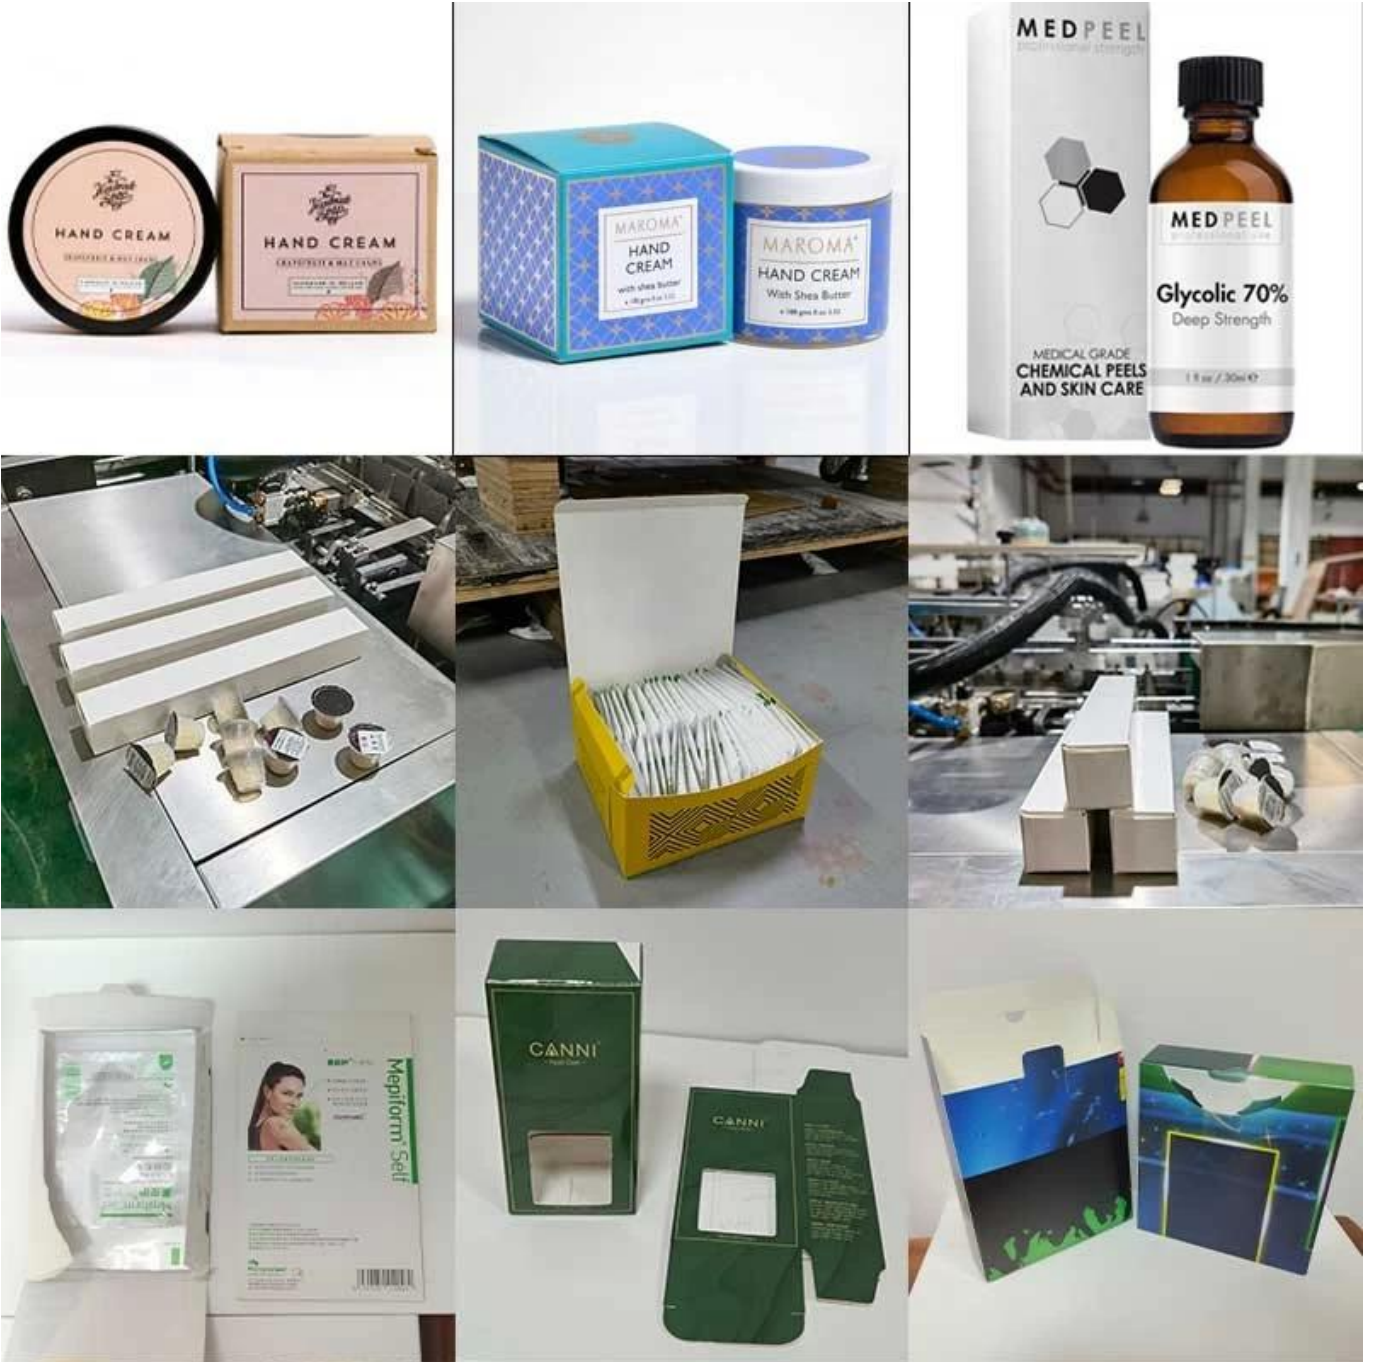

□□ □□

□□: DS-B050 □□ □□ □□ □□ 40-50□□ □□ □□ □□ □□ □□ □□ □□.

□□: PLC □□ □□ □□ □□ □□ □□ □□, □□ □ □□ □□ □□ □□ □□.

□□ □□: □ □□ □□ □□ □□ □□ □□ □□ □□ □□ □□ □□ □□ □□ □□.

□□: □□ □□, □□ □ □□ □□ □□, □□ □□ □ □□ □□ □□□□.

□□ □□: □□ □□ DESSION □□ □□ CE, ROHS □ SGS □□ □□ □□ □□ □□ □□ □□ □□ □□ □□ □□.