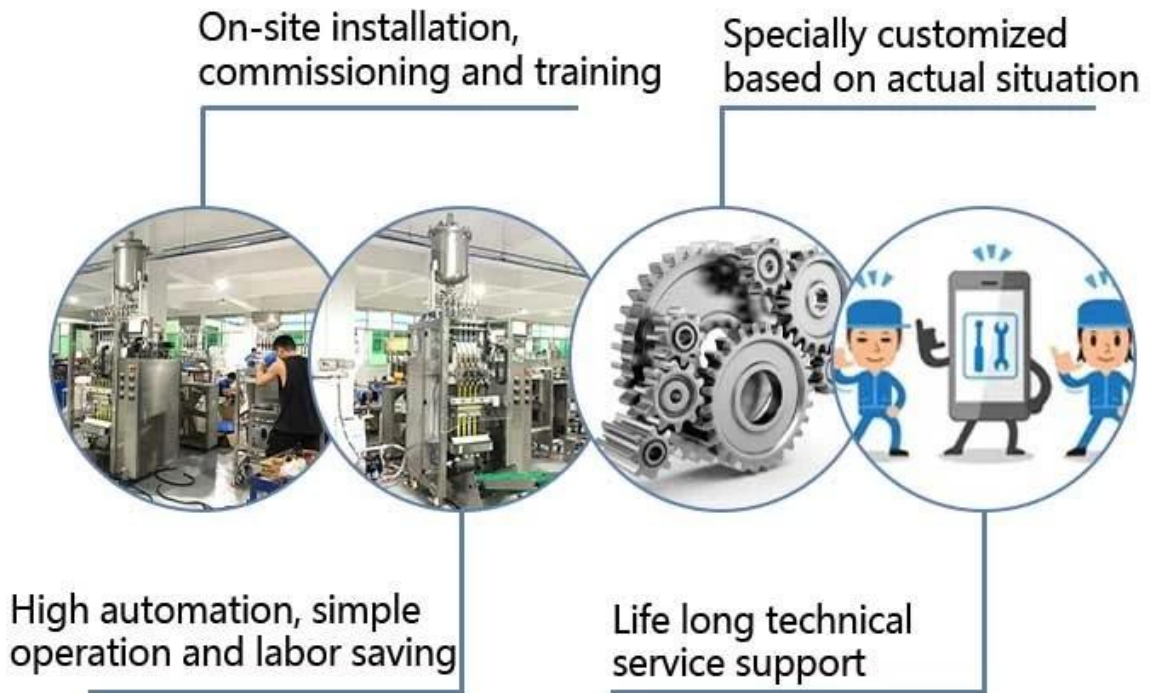

Our Advantage •

Dession...
...
...
...
...
...