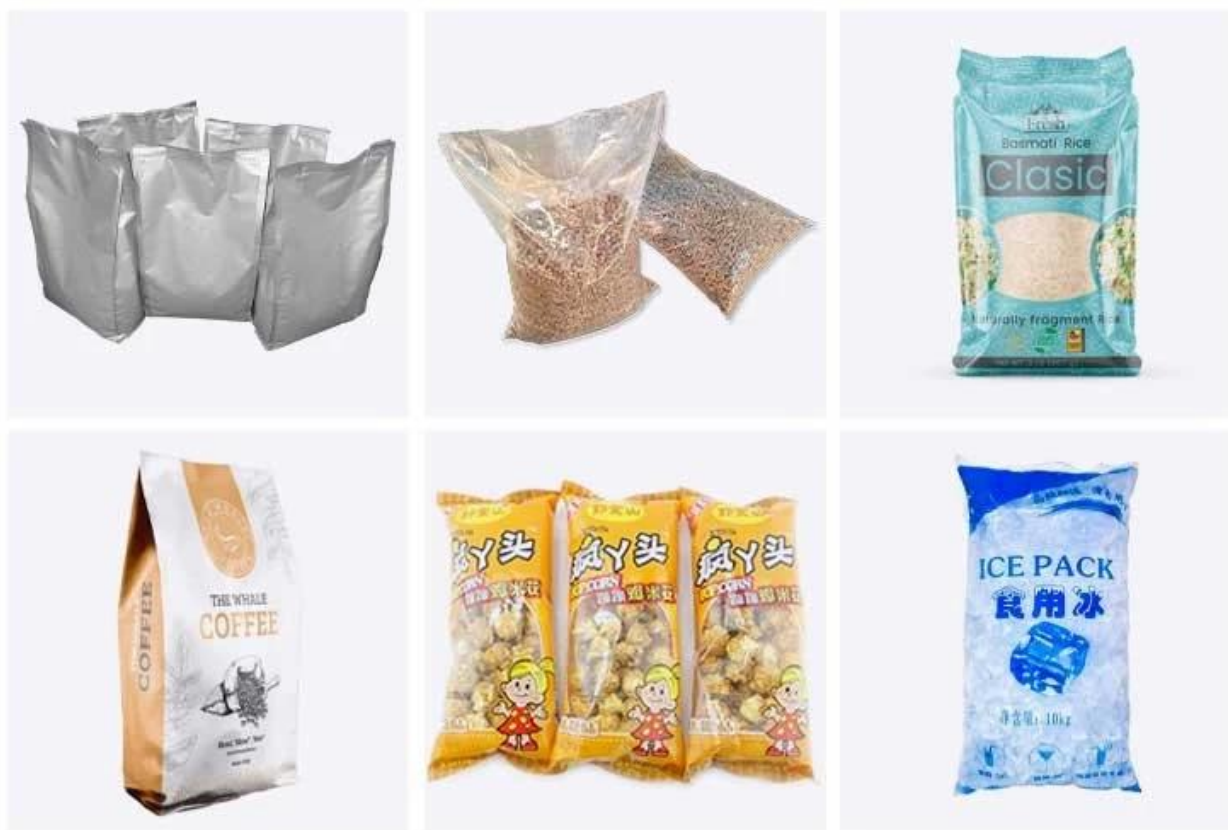

< MACHINE ADVANTAGES >

1. 操作簡單，易於維護。
2. 採用PLC控制，生產效率高，品質穩定。
3. 設備耐用，使用壽命長。