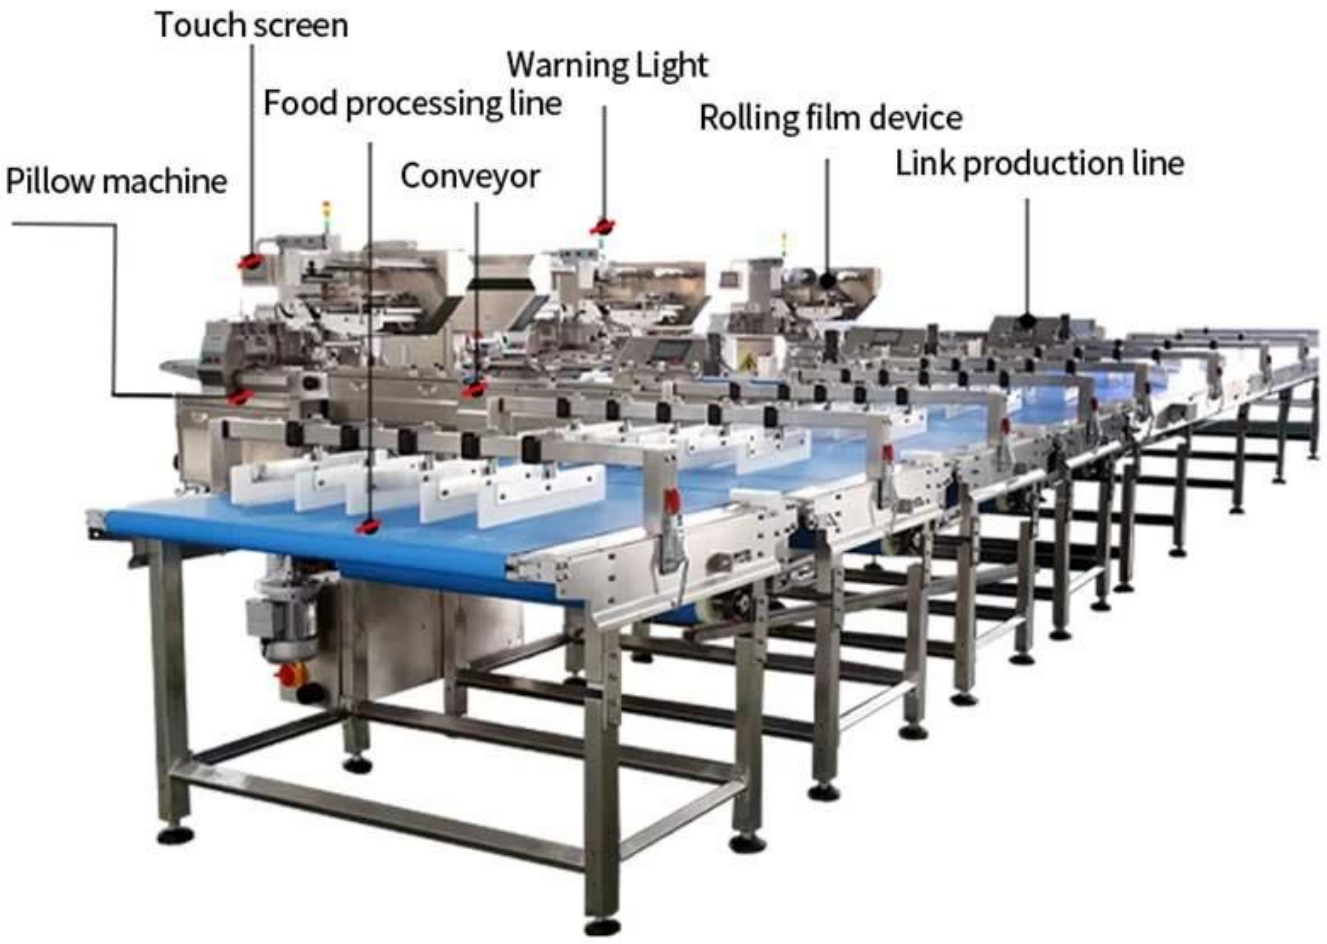

Our products are widely used in various industries: food processing, pharmaceuticals, and other industries.

Our products are widely used in various industries: food processing, pharmaceuticals, and other industries.

Our products are widely used in various industries: food processing, pharmaceuticals, and other industries.

[CONTACT NOW](#)

< MACHINE DETAIL MARKINGS >

< [DETAIL](#) >