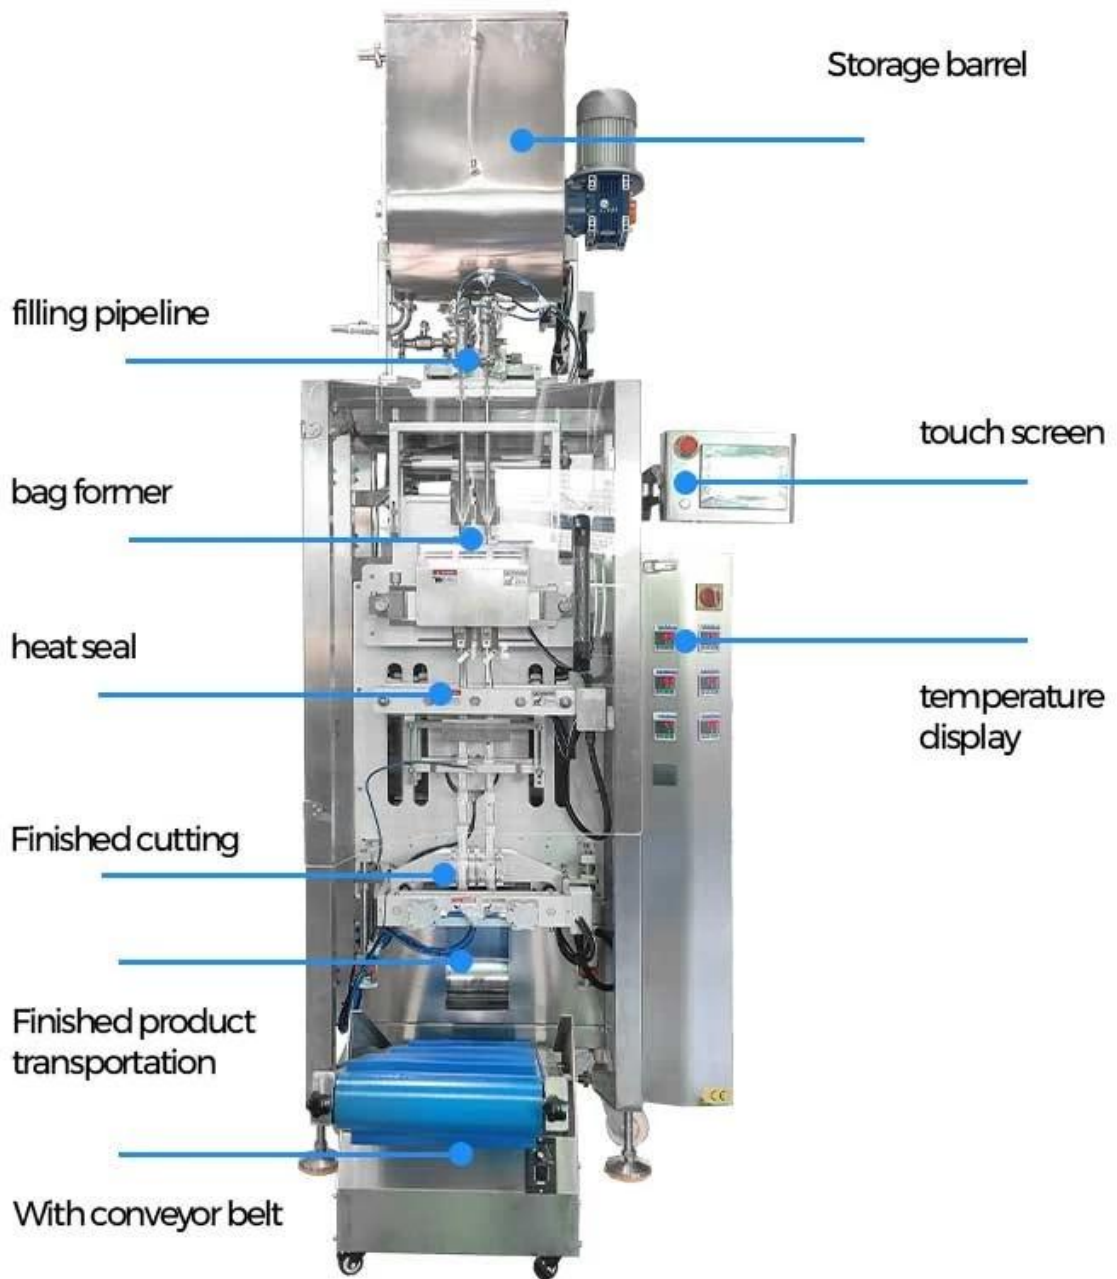

< **DETAIL** >