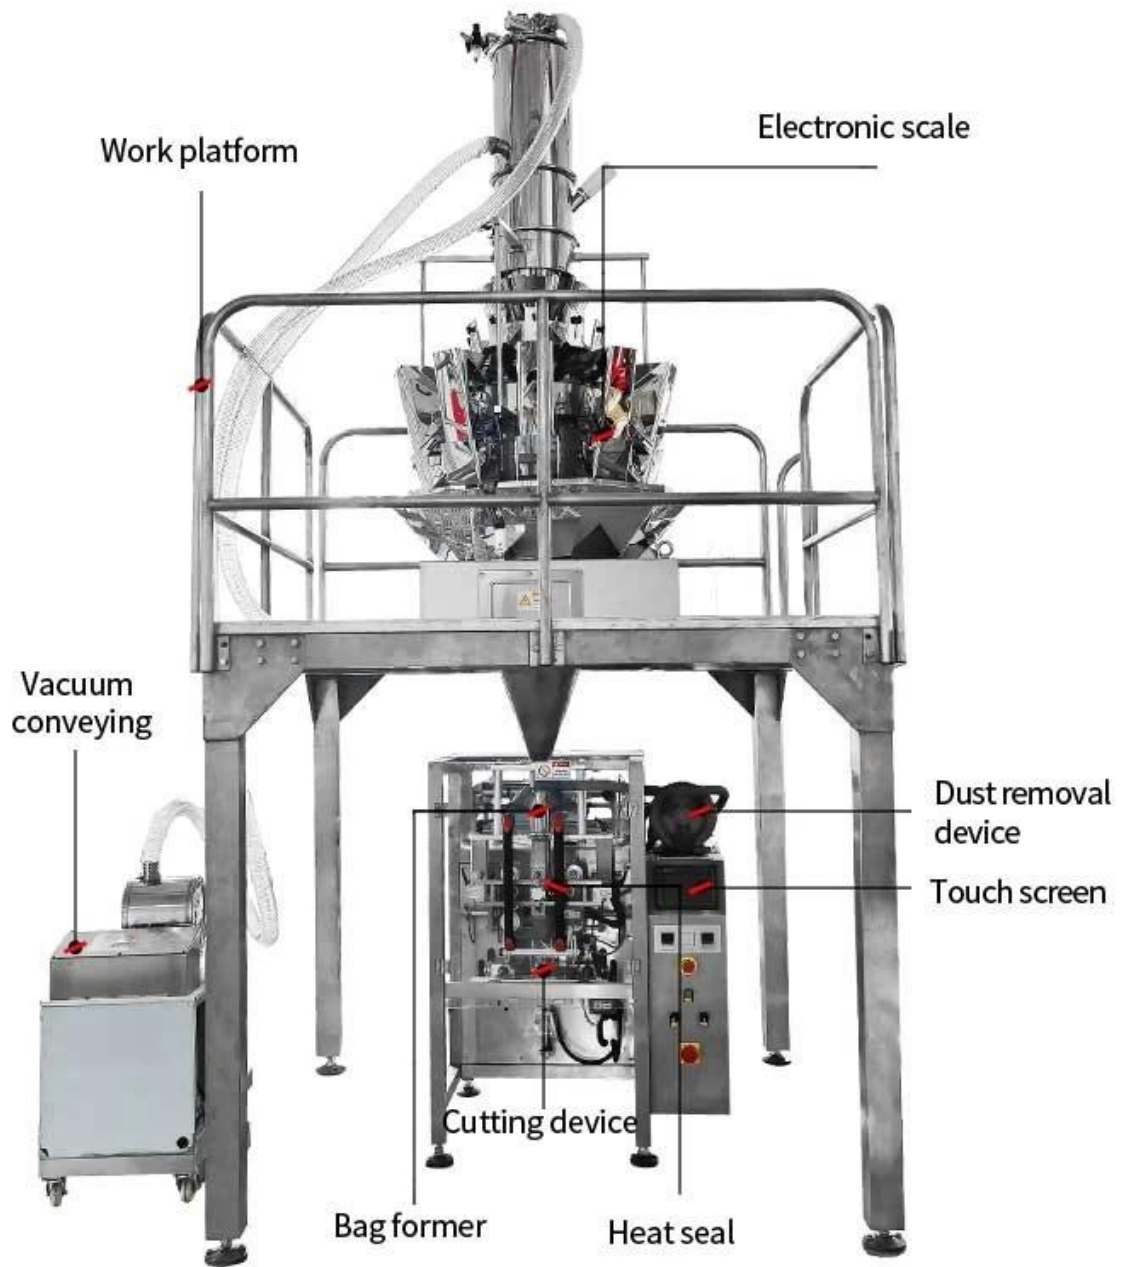

< APPLICATION SCENARIOS >

Coffee beans

Nut

Popcorn

Corn kernels

< MACHINE ADVANTAGES >

1. 快速 准确 容量 大 节省 空间 节省 时间 节省 成本.

2. 操作简单 维护 简单 耐用 寿命长.

< **DETAIL** >

304 鋼製 300L

304 鋼製 鋼製, 鋼製 鋼製 鋼製, 鋼製 鋼製
鋼製 鋼製鋼製. 鋼製 鋼製 鋼製 鋼製 鋼製 鋼製
鋼製 鋼製鋼製.

304 鋼製

鋼製 鋼製 鋼製 鋼製 鋼製 鋼製 鋼製 鋼製 鋼製 鋼製
鋼製 鋼製 鋼製 鋼製 鋼製鋼製 鋼製 鋼製 鋼製 鋼製
鋼製.

圖 1

此圖顯示了機器的頂部結構，包括料斗和連接軟管的安裝位置。圖中可見的不銹鋼部件和白色支撐架，均符合 GMP 規範的要求。

圖 2

此圖展示了機器的操作區域，標有「High Temperature」的警告標籤，提醒操作人員注意安全。圖中可見的透明瓶身和黃色塗料，均符合 GMP 規範的要求。

CONTACT NOW

COMPANY PROFILE

FOSHAN DESSION PACKAGING MACHINERY CO., LTD.

Foshan Dession Packaging Machinery Co., Ltd. is located in China Machinery Center, Nanhai District, Foshan city. Dession is a collection of research and development, manufacturing, sales and after-sales service in one of the high-tech enterprises. It has the self-import and export rights. DE newsletter focusing on production and research and development, all kinds of bag packaging machine, filling machine, and the research and development and manufacture of automatic packaging line. with superior performance advanced technology, easy operation, easy maintenance, safe, durable widely used in puffed food, snack food, frozen food, agricultural and sideline products, medicine, chemical products and other fields to meet the needs of customers.