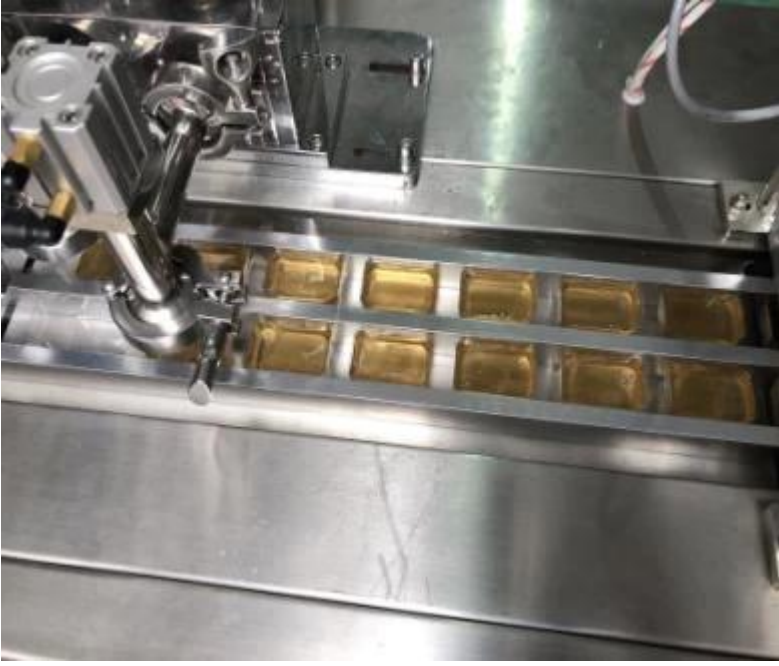

AL/PL, PVC/PTP material. Machine, 1000mm wide, 1500mm long, 200mm high, 100mm deep, 100mm high. AL/PL, PVC/PTP material. Machine, 1000mm wide, 1500mm long, 200mm high, 100mm deep, 100mm high.

00 00

00 00