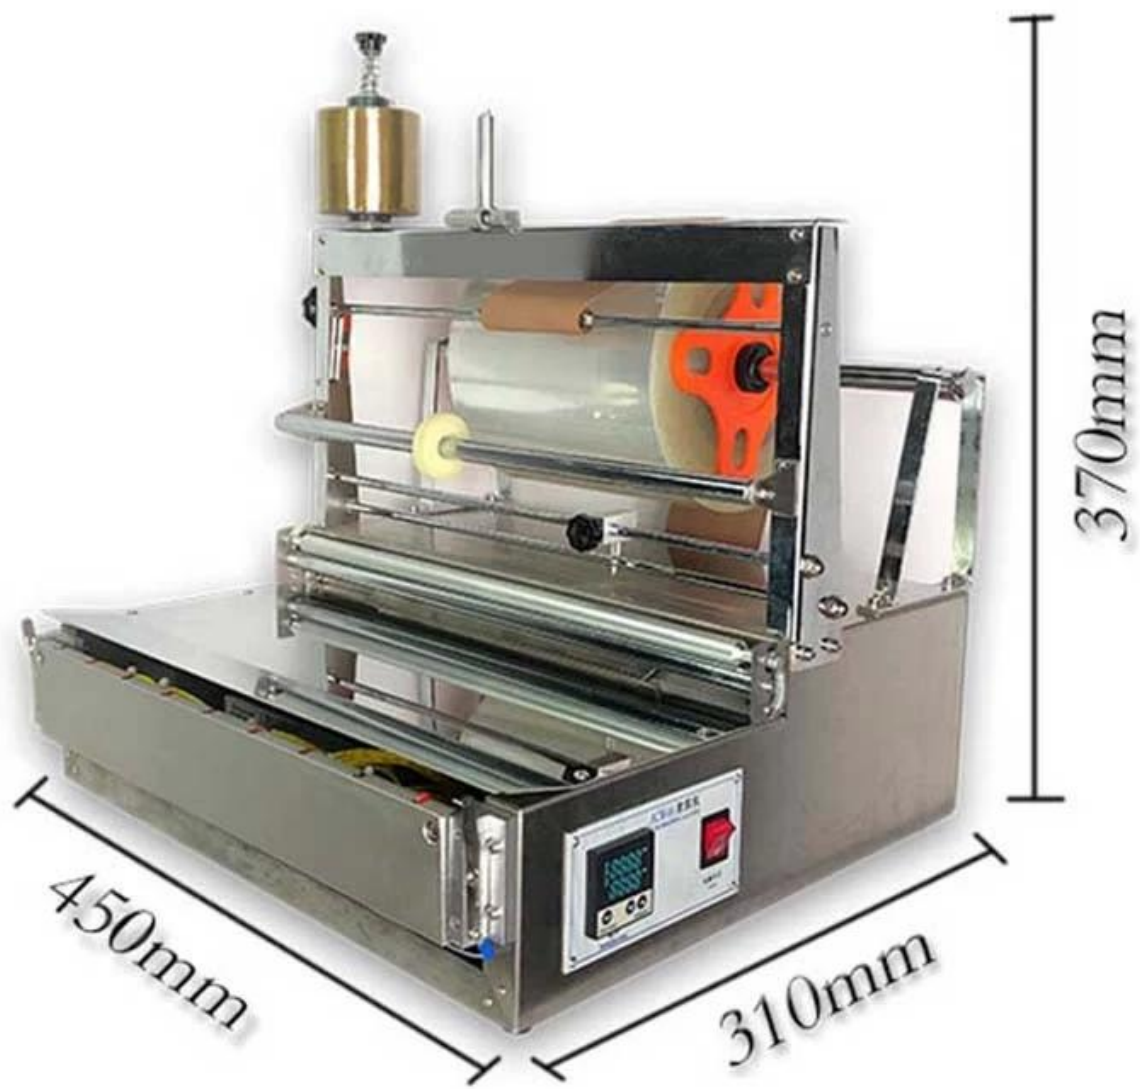

2. 000 00. 000 00 00 000 0000.

3. 00 00. 0000 00 000 000 0000 0000 00000.

4. 0 00 000 000 000 0 0000.

CONTACT NOW

< MACHINE DETAIL MARKINGS >

DETAIL

Freely adjust the tightness
of the rolled film

Applicable specifications
for BOPP roll film

Outer diameter: $\leq 280\text{mm}$

Inner diameter: $\geq 75\text{mm}$

Width: $\leq 400\text{mm}$

Film cutting blade

If the box sizes are different, the width of the film can be controlled by adjusting the position of the film cutting blade.

Cable stand

Used to place the pull cord to control the pull cord position

Easy to tear

There are two models of machines. The difference lies in whether there are gaps in the ironing film.

CONTACT NOW

COMPANY PROFILE