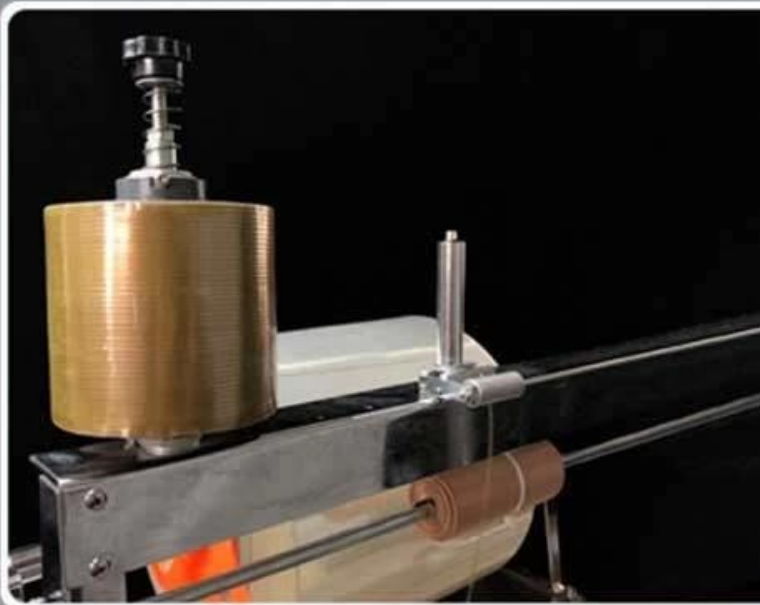

2. 000 00. 000 00 00 000 0000.

3. 00 00. 0000 00 000 000 0000 0000 00000.

4. 0 00 000 000 000 0 0000.

CONTACT NOW

< MACHINE DETAIL MARKINGS >

DETAIL

Freely adjust the tightness
of the rolled film

Applicable specifications
for BOPP roll film

Cable stand

Used to place the pull cord to control the pull cord position

Easy to tear

There are two models of machines. The difference lies in whether there are gaps in the ironing film.

CONTACT NOW

COMPANY PROFILE