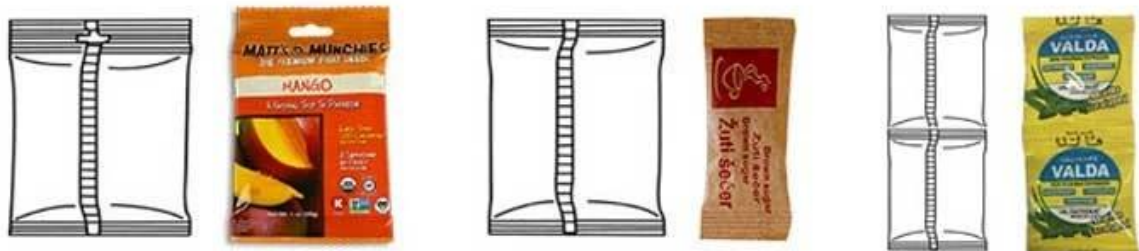

Back Sealing with Euro hole

Pillow bag

Linking bag

< MACHINE ADVANTAGES >

1. 100, 200, 500, 1000 1000 1000 1000 10000.
2. 100 1000, 200, 500, 100, 100 1000 1000 1000 1000 100.
3. 100 1000 100, **PLC** 100, 100 100 1000 100 1000 100, 10000 100 1000 100.
4. 1000 100 1000 100 1000 100 10000 100 **PID** 100.