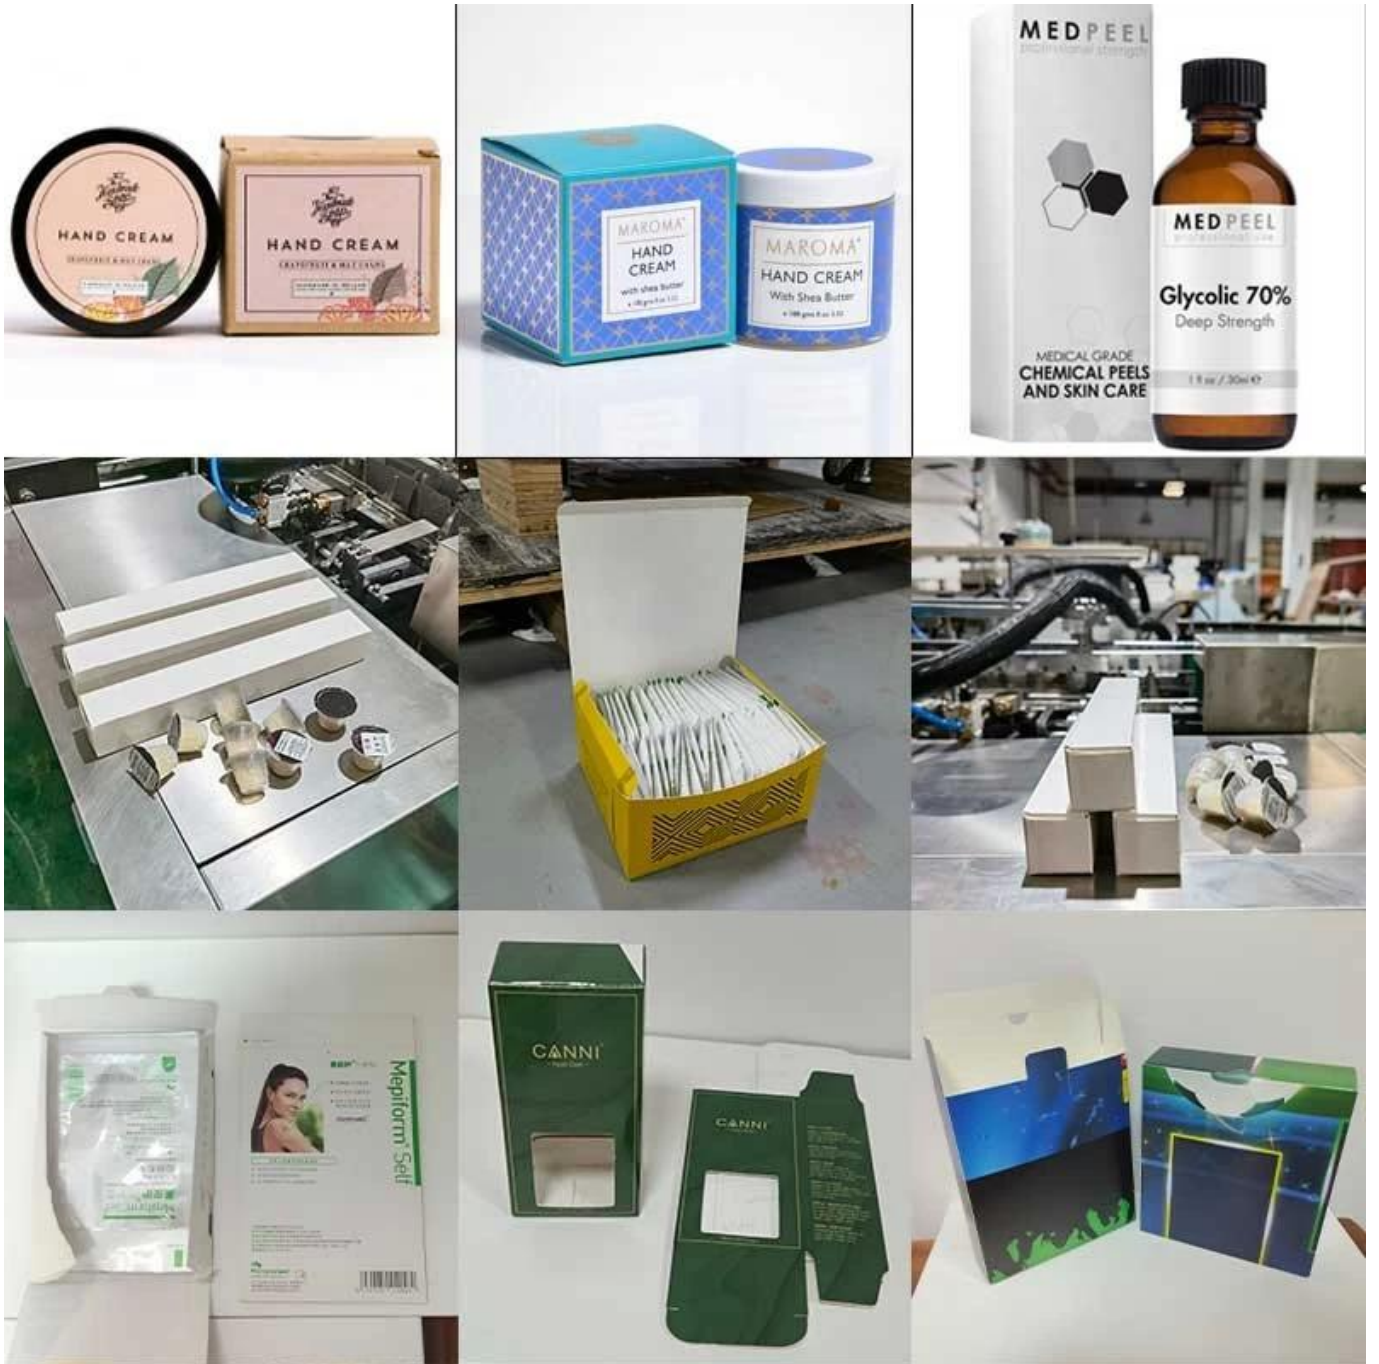

□□ □□

□□: DS-B050 □□ □□ □□ □□ 40-50□□ □□ □□ □□ □□ □□ □□ □□.

□□: PLC □□ □□ □□ □□ □□ □□ □□, □□ □ □□ □□ □□ □□ □□.

□□ □□: □ □□ □□ □□ □□ □□ □□ □□ □ □□ □□ □□ □□ □ □□□.

□□: □□ □□, □□ □ □□ □□ □□, □□ □□ □ □□ □□ □□□□.

□□ □□: □□ □□ DESSION □□ □□ CE, ROHS □ SGS □□ □□ □□ □□ □□ □ □□ □□ □□ □□ □□ □□.