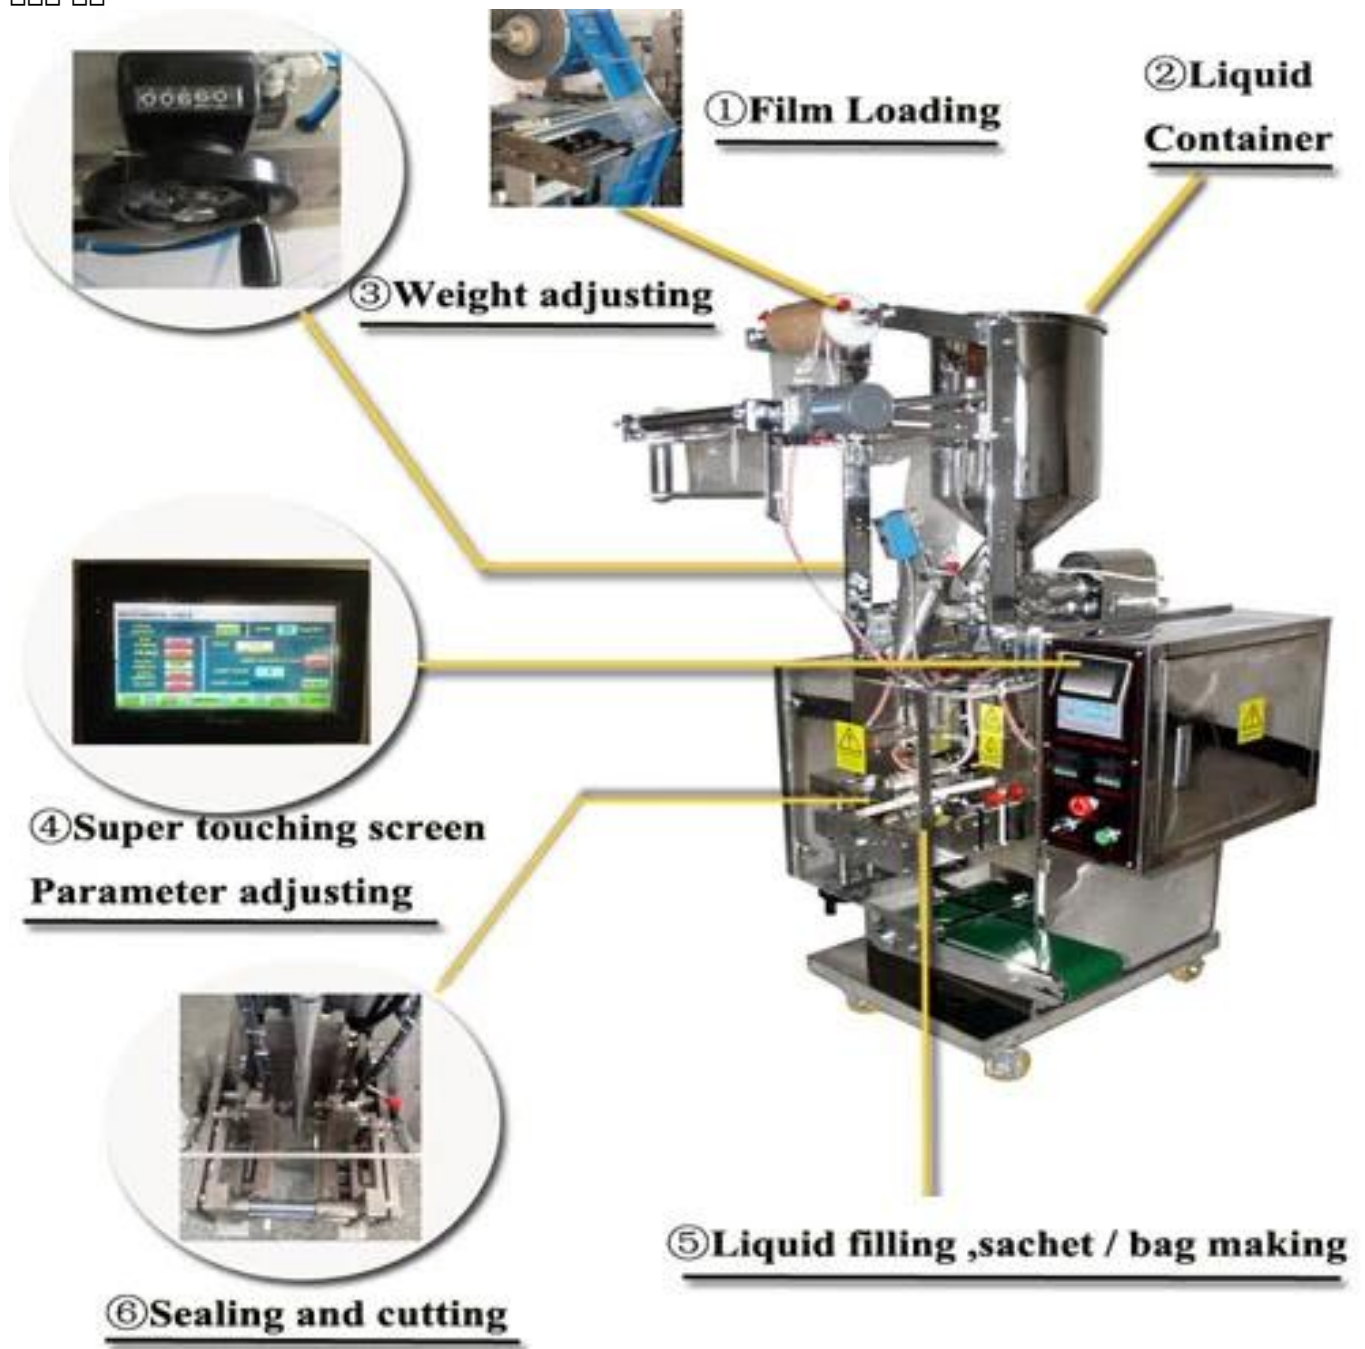

□ □□ □ □ □ □□ □□□

□□ □□:

□□□