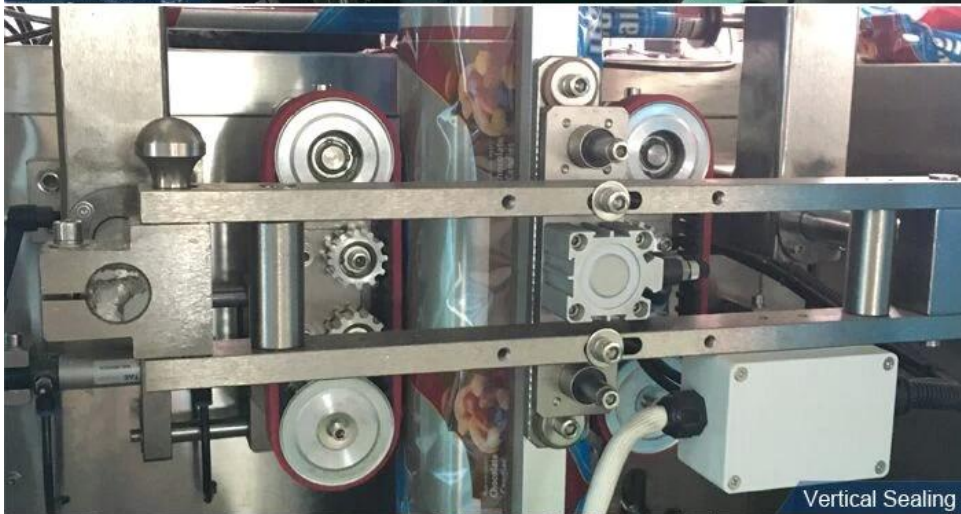

二、原理

三、结论

same 304# stainless steel material, Our Dession, offer you 360 different surface treatment

Ribbon Date Printer

Screw Measuring

Vertical Sealing

Sealing & Cutting

00 00