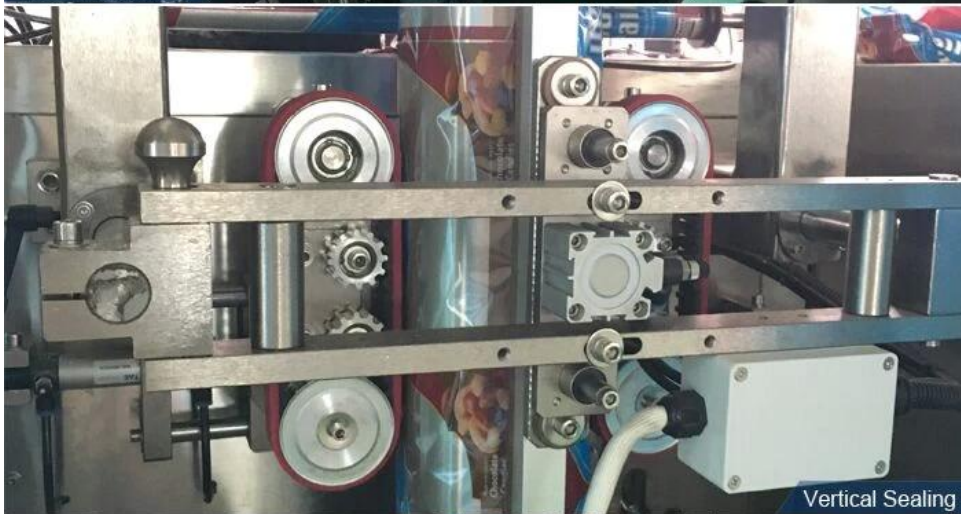

**Machinedetails Gehele weergave**

same 304# stainless steel material, Our Dession,  
offer you 360 different surface treatment

Ribbon Date Printer

Screw Measuring

Vertical Sealing

Sealing & Cutting

## Werkproces