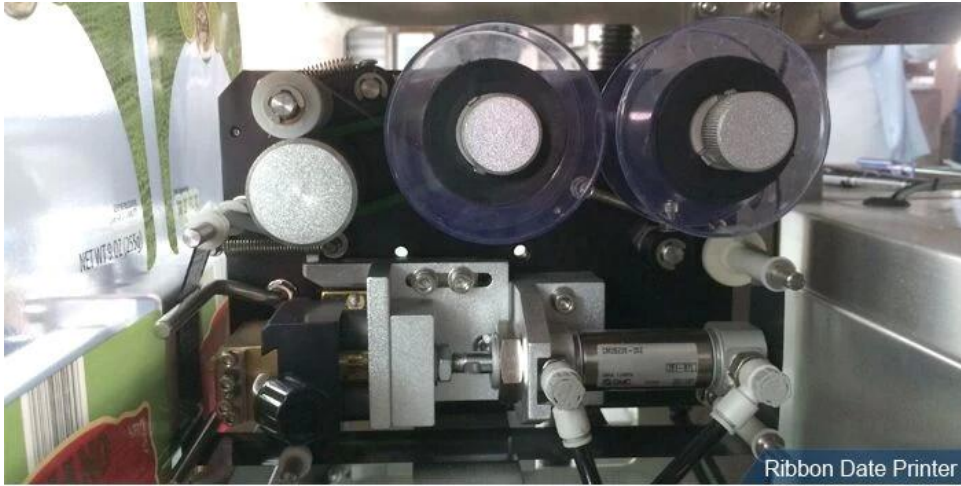

**Machinedetails Gehele weergave**

same 304# stainless steel material, Our Dession,  
offer you 360 different surface treatment

Ribbon Date Printer

Screw Measuring

Vertical Sealing

Sealing & Cutting