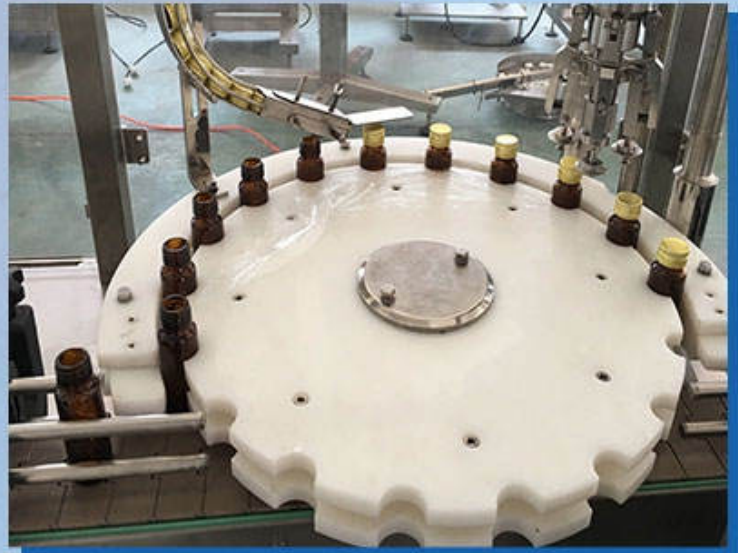

1

NAME:  
PISTON PUMP  
FILLING HEADS

It could fill accurately, and it could also be used to fill thick liquid, such as syrup or shampoo and so on.

2

NAME:  
TURNTABLE

Capping or screwing will be finished in the turntable. It could fix the bottles to fill and cap it perfectly.

3

NAME:  
FEED CAP

Vibrator to feed cap automatically. Which can sort out the messy caps one by one and put it on the bottle automatically.®

德迅 DESSION

4

NAME:  
CAPPING HEAD

Which can crimp the bottle automatically.