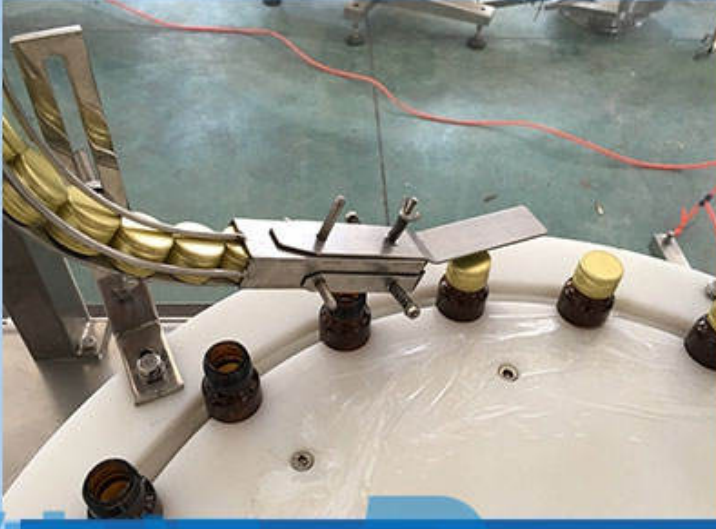

1

NAME:  
PISTON PUMP  
FILLING HEADS

It could fill accurately, and it could also be used to fill thick liquid, such as syrup or shampoo and so on.

2

NAME:  
TURNTABLE

Capping or screwing will be finished in the turntable. It could fix the bottles to fill and cap it perfectly.

3

NAME:  
FEED CAP

Vibrator to feed cap automatically. Which can sort out the messy caps one by one and put it on the bottle automatically.®

德迅 DESSION

4

NAME:  
CAPPING HEAD

Which can crimp the bottle automatically.