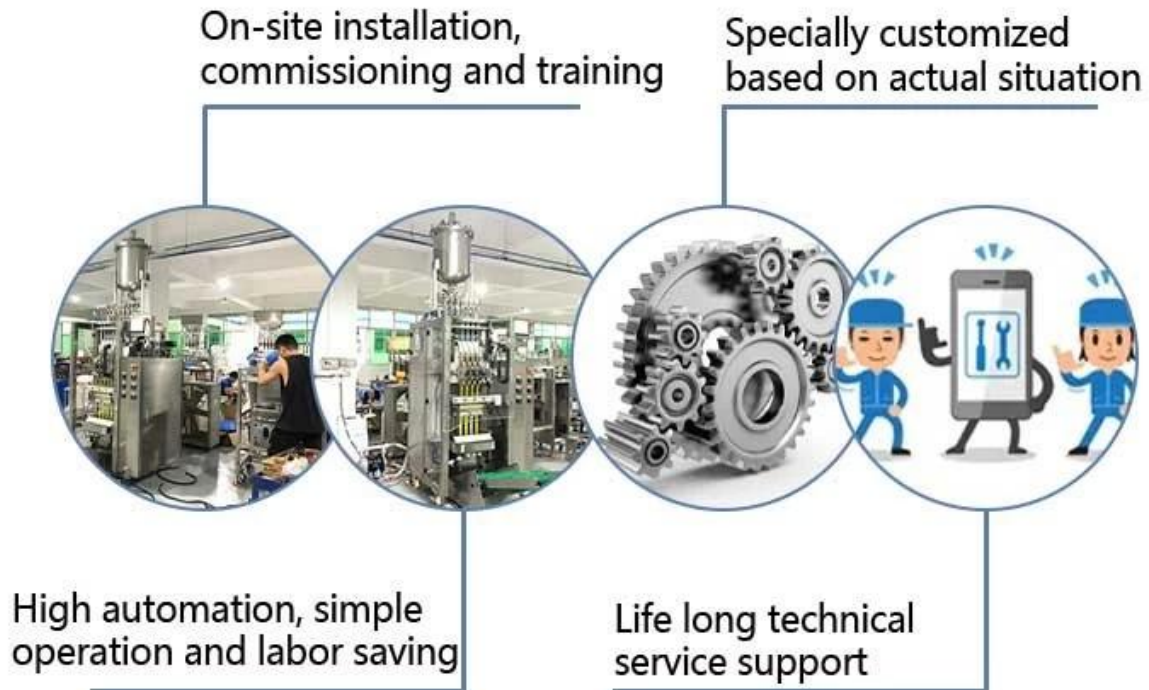

Contact us

Our Advantage ●—————

Dession heeft een professioneel team om klanten verschillende verpakkingsooplossingen te bieden. Volledig begrijpend de behoeften van klanten, ontwerpen de ingenieurs de meest geschikte oplossing. We hebben onze eigen verwerkings- en assemblagewerkplaats en kwaliteitsinspectie en foutopsporingsproces om de kwaliteit van de machine te waarborgen. Na acceptatie door de klant worden ze verpakt in internationale standaard houten kisten en verzonden. Als klanten tijdens het gebruik van de machine vragen hebben, zullen we deze op tijd beantwoorden.