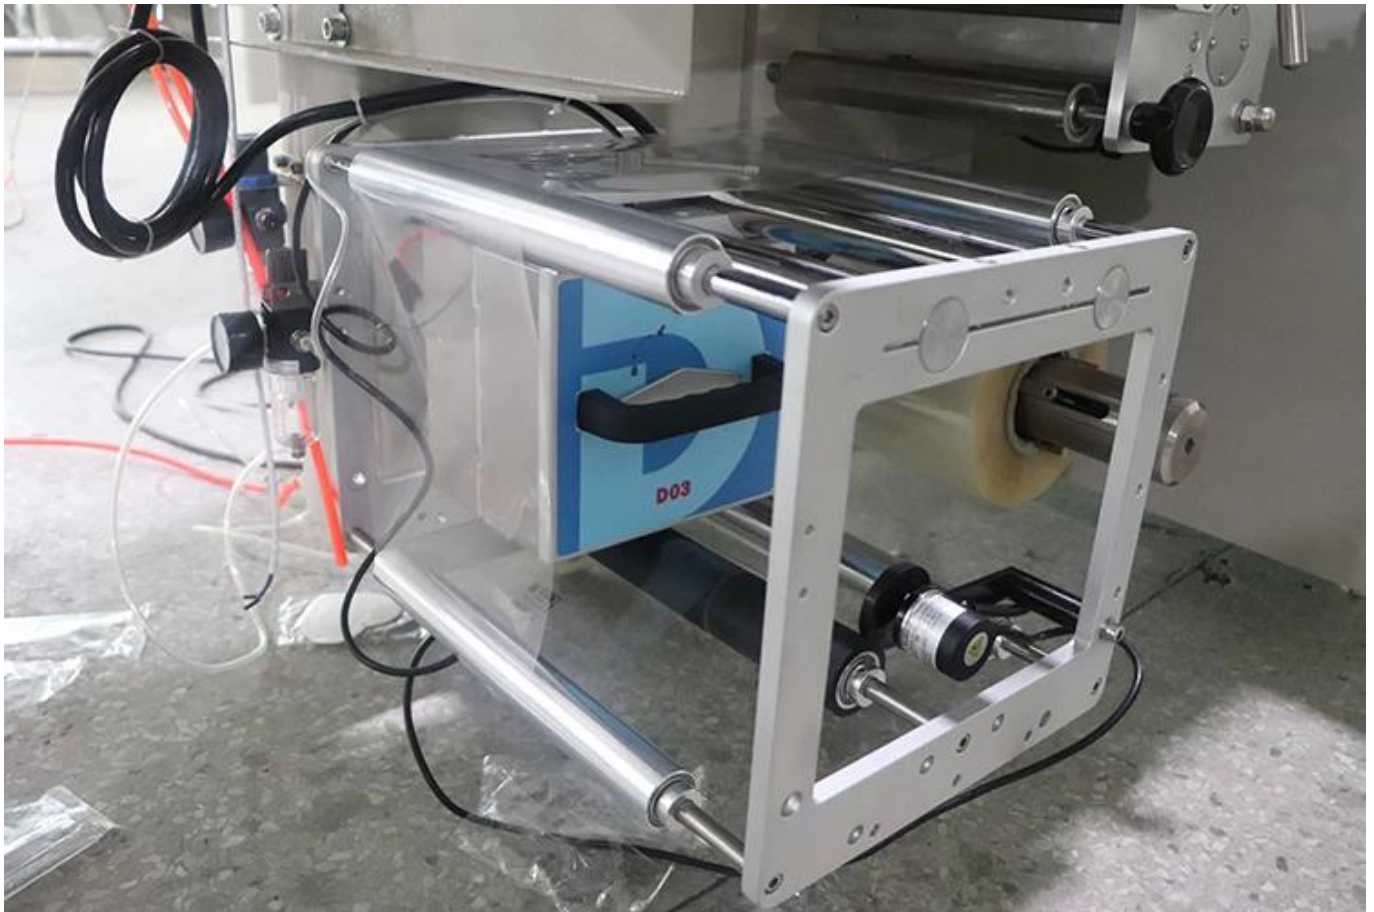

250X Perfume Card Horizontal Packaging Machine Supplies

Application

Suitable

for daily appliances, food, medical supplies, industrial foods, cosmetics, pharmaceuticals etc...

Function and characteristics

1	The double inventors allow easy and soft cutting of the bag / bag / bag.
2	Diagnosis of self failure, clear failure display; Positioning stop function, no knife stuck and waste of packaging materials.
3	High sensitivity photoelectric eye color mapping, numerical entry of cutting sealing position for additional precision.
4	The alternative sealing device allows a firmer seal and reduces film loss

Detail Photos for [250X flow pack machine](#):

**English and Chinese Touch
Screen for [250X flow packaging machine](#):**

Thermal transfer printing machine for [250X flow pack machine](#):

Our company

CORPORATE MISSION: