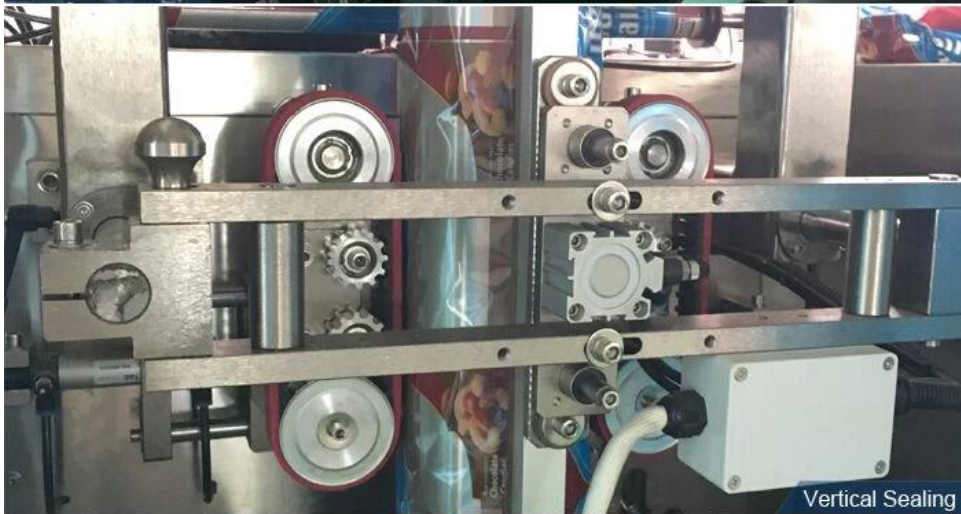

Automatic chili powder custard powder packing machine price

Function and Characteristics

1	Our machine is very easy to operate , we have English manuals , and also the videos of operation for new person who will use our machine
2	It will be well tested in our factory and packed very well , your customer can use it when they get the machine , no need assemble
3	Bag-making system with stepping motor subdivision technology, high accuracy and the error is less than 0.5mm
4	Optional coding equipment and with 1 to 3 lines for batch number and expiration date
5	Bag-making, filling, sealing, cutting, counting, thermal pressing of batch number can be achieved automatically and straightly
6	Can pack different grams powder .

Machine Details Whole View

same 304# stainless steel material, Our Dession,
offer you 360 different surface treatment

Ribbon Date Printer

Screw Measuring

Vertical Sealing

Sealing & Cutting

Working Process

300g 600g Full Stainless Steel Protein Powder Packing Filling Machine Application