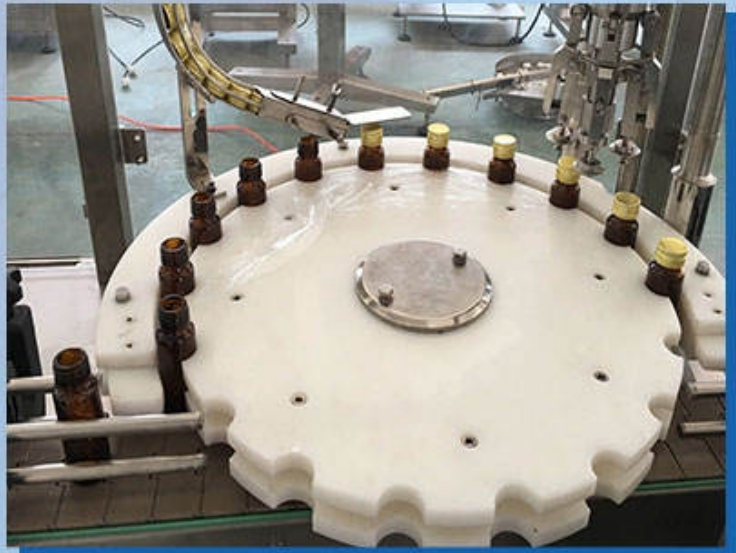

1

NAME:
PISTON PUMP
FILLING HEADS

It could fill accurately, and it could also be used to fill thick liquid, such as syrup or shampoo and so on.

2

NAME:
TURNTABLE

Capping or screwing will be finished in the turntable. It could fix the bottles to fill and cap it perfectly.

3

NAME:
FEED CAP

Vibrator to feed cap automatically. Which can sort out the messy caps one by one and put it on the bottle automatically.®

德迅 DESSION

4

NAME:
CAPPING HEAD

Which can crimp the bottle automatically.