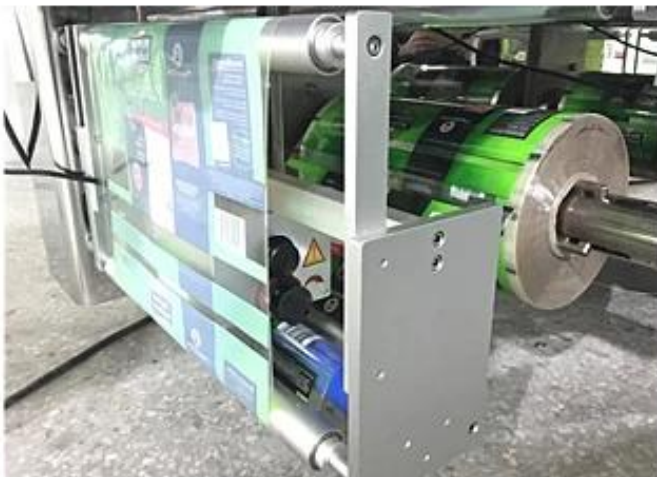

Dried Mango Pillow Pack Packaging Machine with high speed

Function and Characteristics

1	Double inventers enable the easy and smooth cutting of bag/sachet/pouch.
2	Self failure diagnosis, clear failure display; positioned stop function, without knife sticking and wasting of packaging materials.
3	High sensitivity photoelectric eye color tracing, numerical input of cutting sealing position for extra accuracy.
4	Reciprocating sealing device enables firmer sealing and reduce the loss of film

Detail Photos

Film Pulling 1

自动打标打码机
HP-241K
HP-241C

Film Pulling 2

Big Screen and Bag Forming

same 304# stainless steel material, Our Dession, offer you 360' different surface treatment

Dried Mango Pillow Pack Packaging Machine with high speed Application