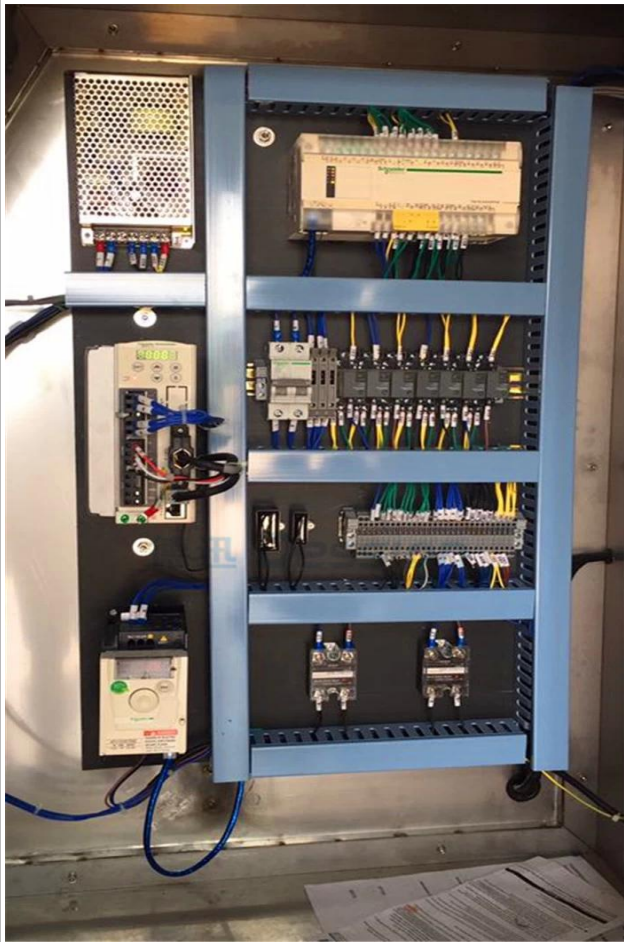

### Function and features

1	Efficient: production of bags, filling, sealing, cutting, heating, date / batch number reached in one go;
2	Intelligent: packing speed and length of the bag can be adjusted via the screen without the need to replace the pieces;
3	Profession: Intelligent PID-temperature controller enables different laminated films
4	Feature: automatic stop function, with safe operation and saving the film
5	Practical: low loss, labor savings, easy operation and maintenance.

### Details of the machine

**Servo film system**

**Accurate position and nice packaging**

**PLC controller**

**Imported settings**

**Touchscreen**

**Languages can be adjusted to the requirements from the customers.**