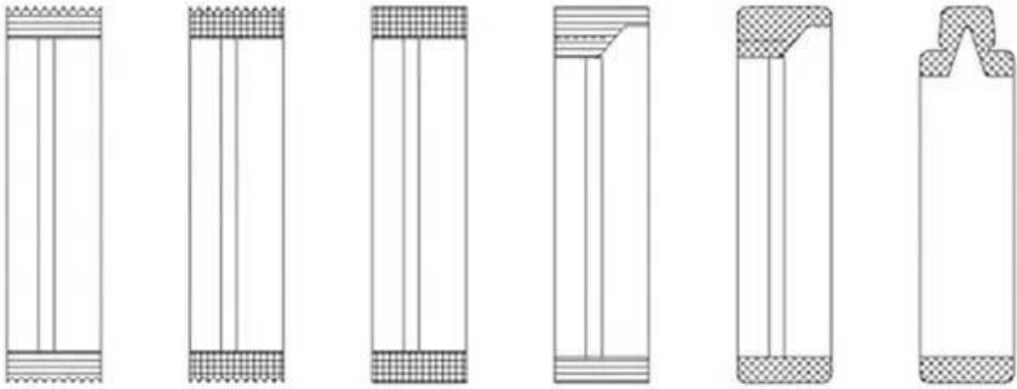

Full automatic multilane line coffee powder vertical packaging machine China manufacturer

德迅 Dession®

Detailed Images

Contact us

Application

Suitable for coffee powder, protein powder, milk powder, etc

Foshan Dession packaging machinery Co., Ltd. is located in Nanhai District, Foshan city, China machinery center, is a collection of research and development, manufacturing, sales and after-sales service in one of the high-tech enterprises, with self-import and export rights. DE newsletter focusing on production and research and development, all kinds of bag packaging machine, filling machine, and the research and development and manufacture of automatic packaging line