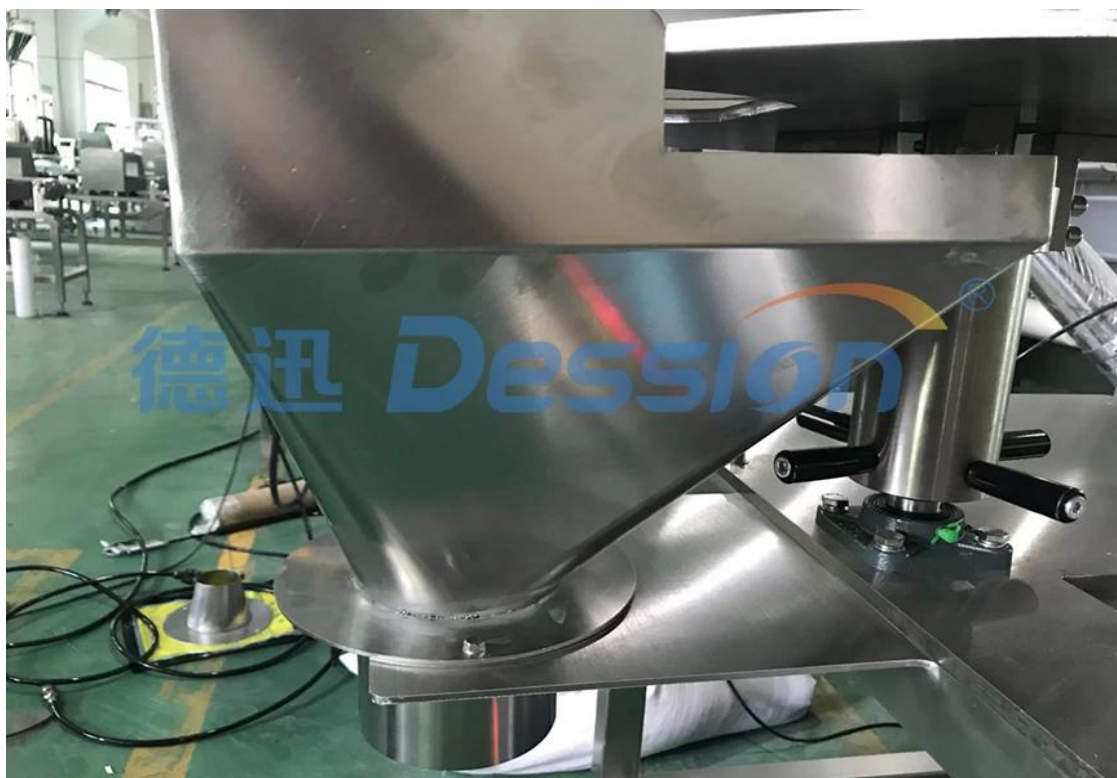

### **Application**

Applied for culture floor and several granules etc.

Main characteristics:

There are no restrictions on packaging containers. Adopts the type of direct weighing, high precision and stability. Vibration feeding, simple structure, easy maintenance, low failure rate.

Machine Details:

Large capacity feeder

Imported system

High precision cup measurement