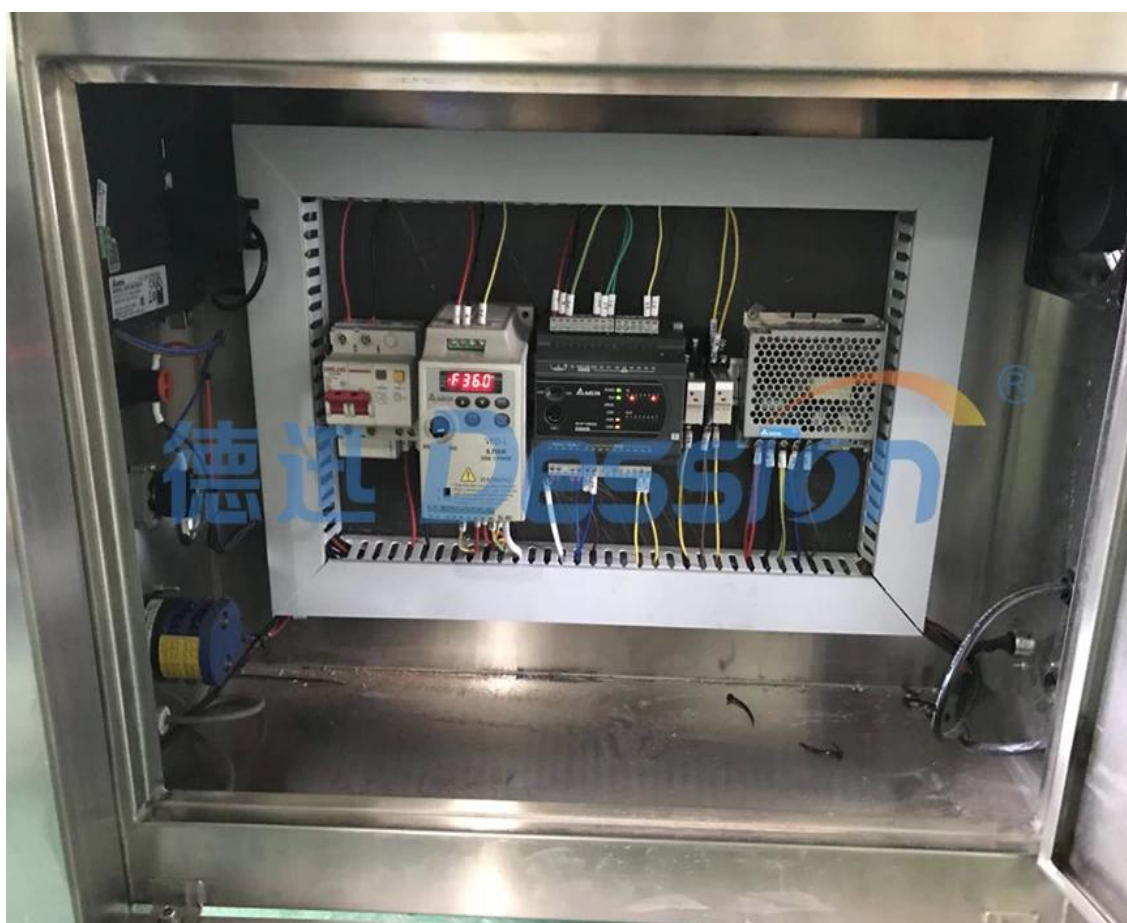

### **Application**

Applied for culture floor and several granules etc.

Main characteristics:

There are no restrictions on packaging containers. Adopts the type of direct weighing, high precision and stability. Vibration feeding, simple structure, easy maintenance, low failure rate.

Machine Details:

Large capacity feeder

Imported system

High precision cup measurement