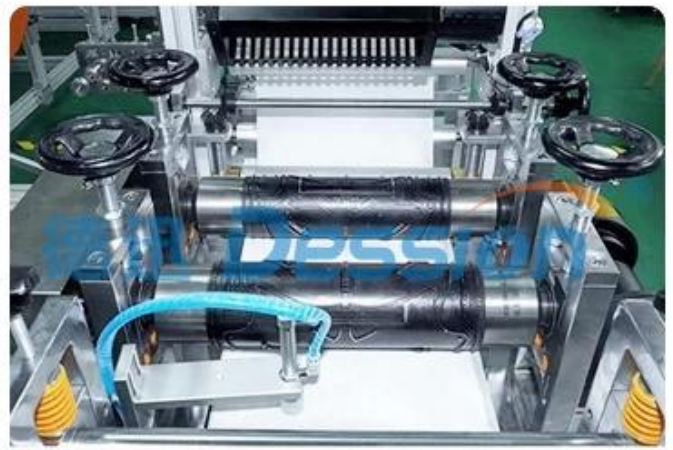

# N95 Fully automatic Mask machine

Servo motor drive, touch screen operation

50-60 pieces per minute

**Nonwoven feeding structure**

**Nose bridge inserting**

**Pattern welding**

**Ear loop welding**

**Mask folding**

**Mask cutting & output**

Material feeding > Rose bridge insert > Pattern welding

Mask folding < Ear loop welding < Logo printing <

Form welding > Shape cutting > Finished mask output