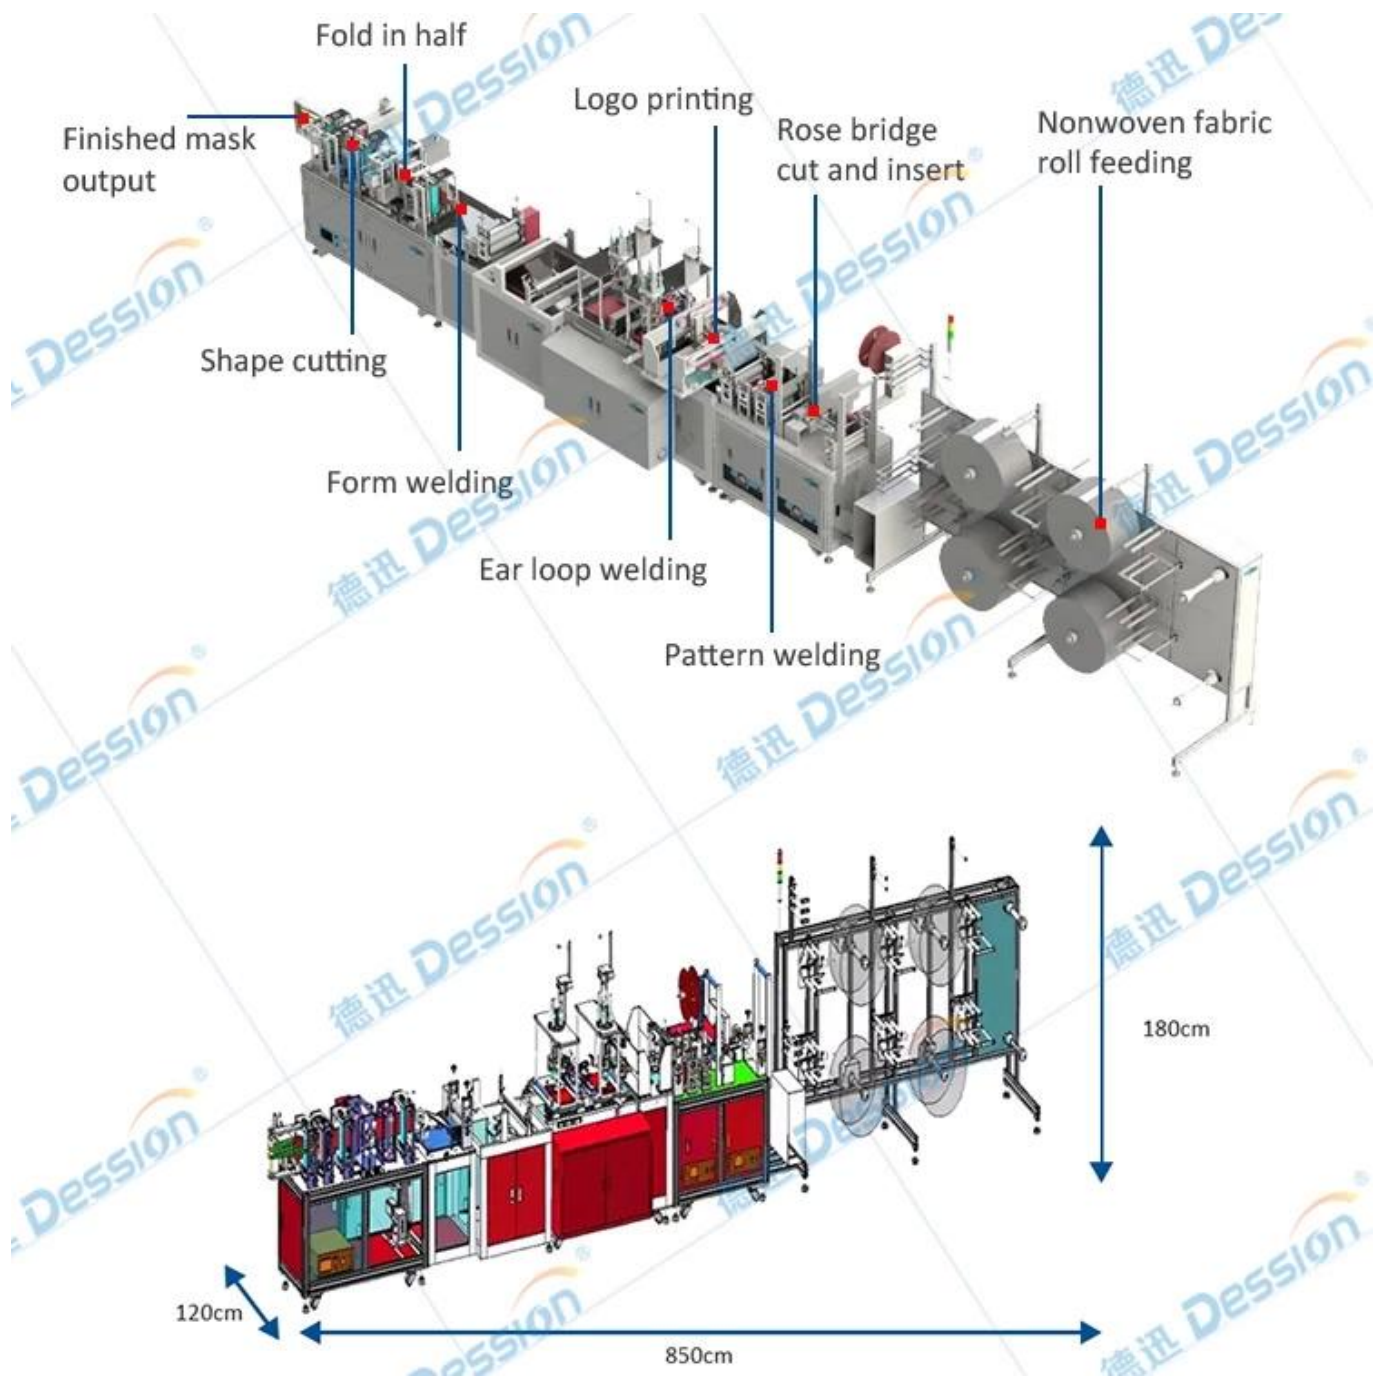

Automatic n95 mask machine n95 mask machine fully  
automatic face mask n95 machine

# N95 Fully automatic Mask machine

Servo motor drive, touch screen operation

50-60 pieces per minute

**Nonwoven feeding structure**

**Nose bridge inserting**

**Pattern welding**

**Ear loop welding**

**Mask folding**

**Mask cutting & output**

Material feeding > Rose bridge insert > Pattern welding

Mask folding < Ear loop welding < Logo printing <

Form welding > Shape cutting > Finished mask output