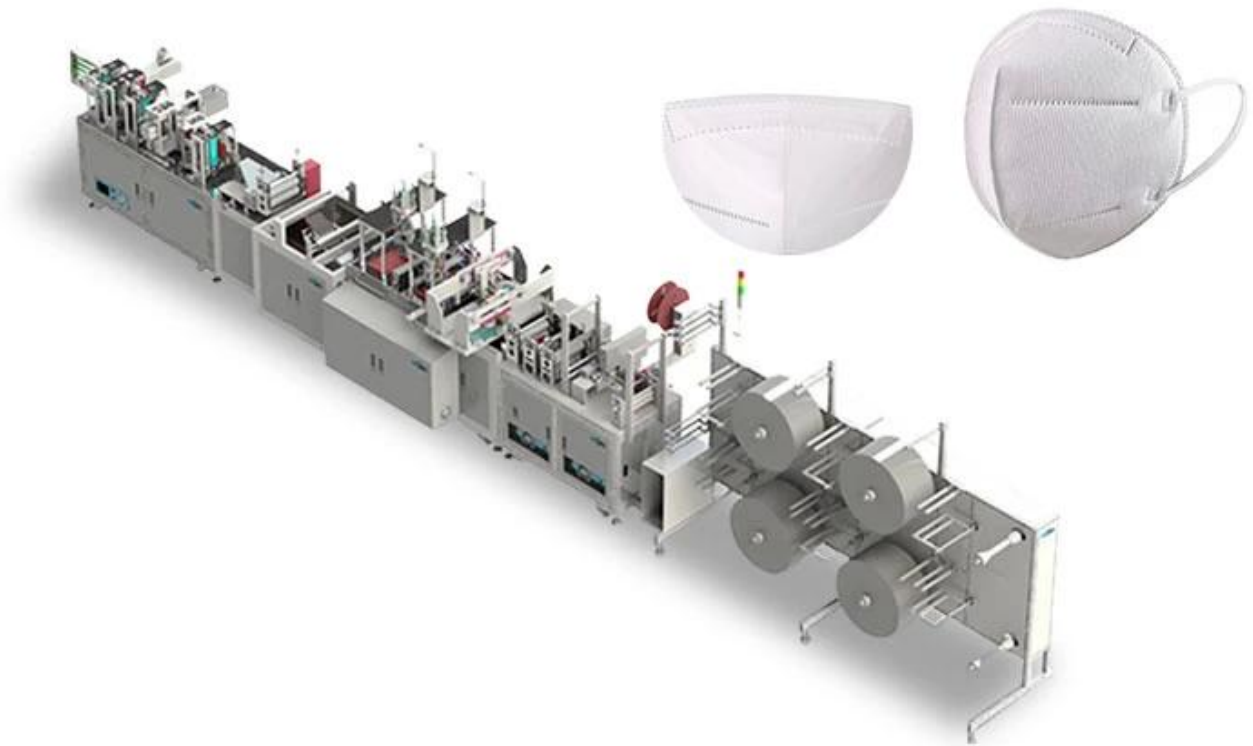

Automatic n95 mask machine n95 mask machine fully  
automatic face mask n95 machine

# N95 Fully automatic Mask machine

Servo motor drive, touch screen operation

50-60 pieces per minute

**Nonwoven feeding structure**

**Nose bridge inserting**

**Pattern welding**

**Ear loop welding**

**Mask folding**