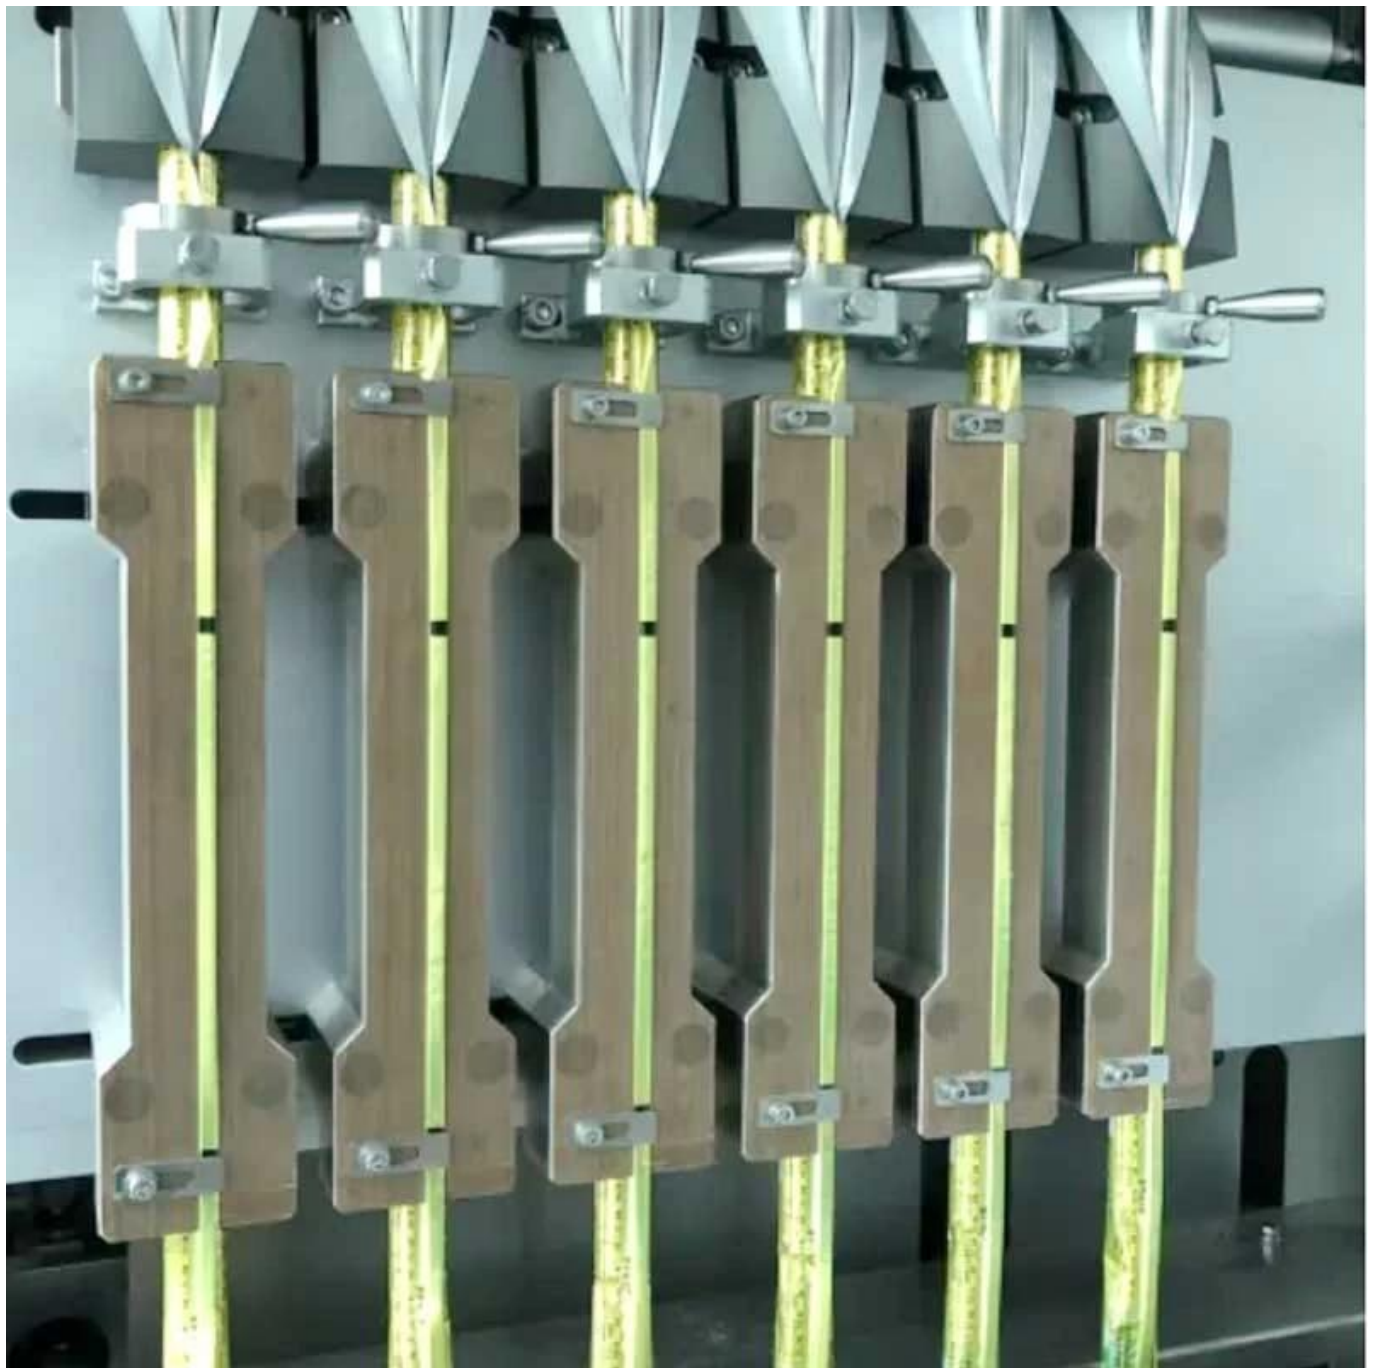

Máquina de embalagem vertical de café em pó de linha multilane automática completa China fabricante

德迅 Dession®

Imagens detalhadas

Contact us

Aplicativo

Adequado para café em pó, proteína em pó, leite em pó, etc.

Foshan Dession packaging machinery Co., Ltd. is located in Nanhai District, Foshan city, China machinery center, is a collection of research and development, manufacturing, sales and after-sales service in one of the high-tech enterprises, with self-import and export rights. DE newsletter focusing on production and research and development, all kinds of bag packaging machine, filling machine, and the research and development and manufacture of automatic packaging line