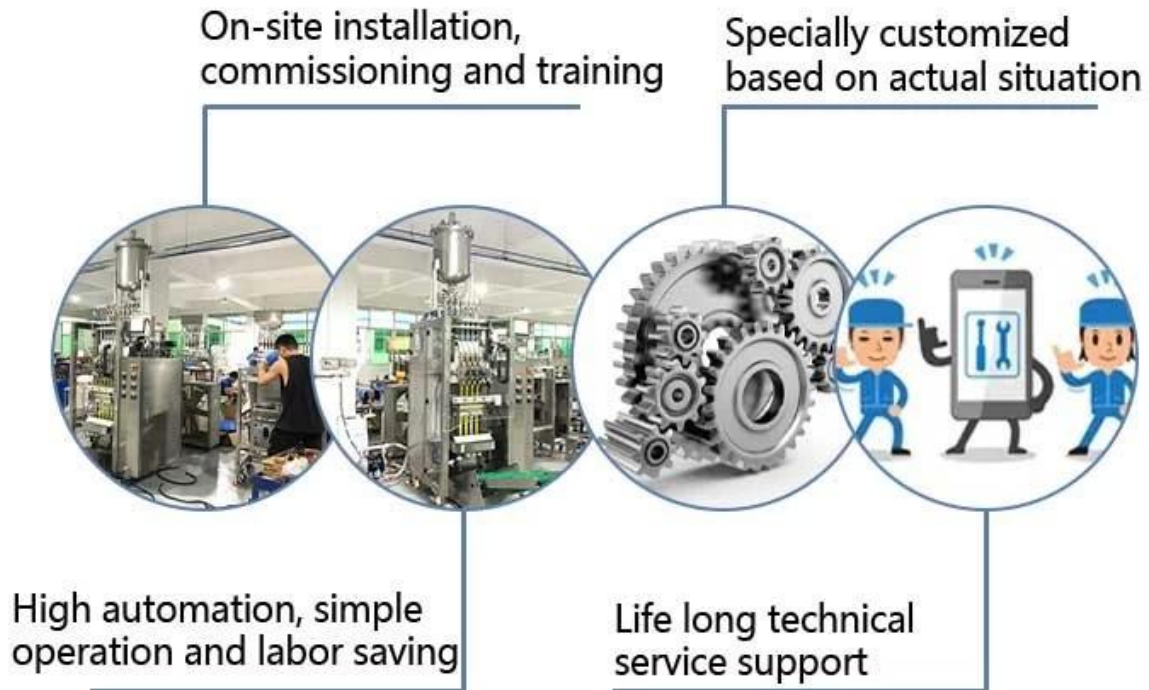

Contact us

Our Advantage ●—————

A Dession conta com uma equipe profissional para oferecer aos clientes diversas soluções de embalagens.

Compreendendo totalmente as necessidades dos clientes, os engenheiros projetam a solução mais adequada.

Temos nossa própria oficina de processamento e montagem e processo de inspeção e depuração de qualidade para garantir a qualidade da máquina.

Após aceitação pelo cliente, são embalados em caixas de madeira de padrão internacional e enviados. Se os clientes tiverem alguma dúvida durante o uso da máquina, responderemos a tempo.