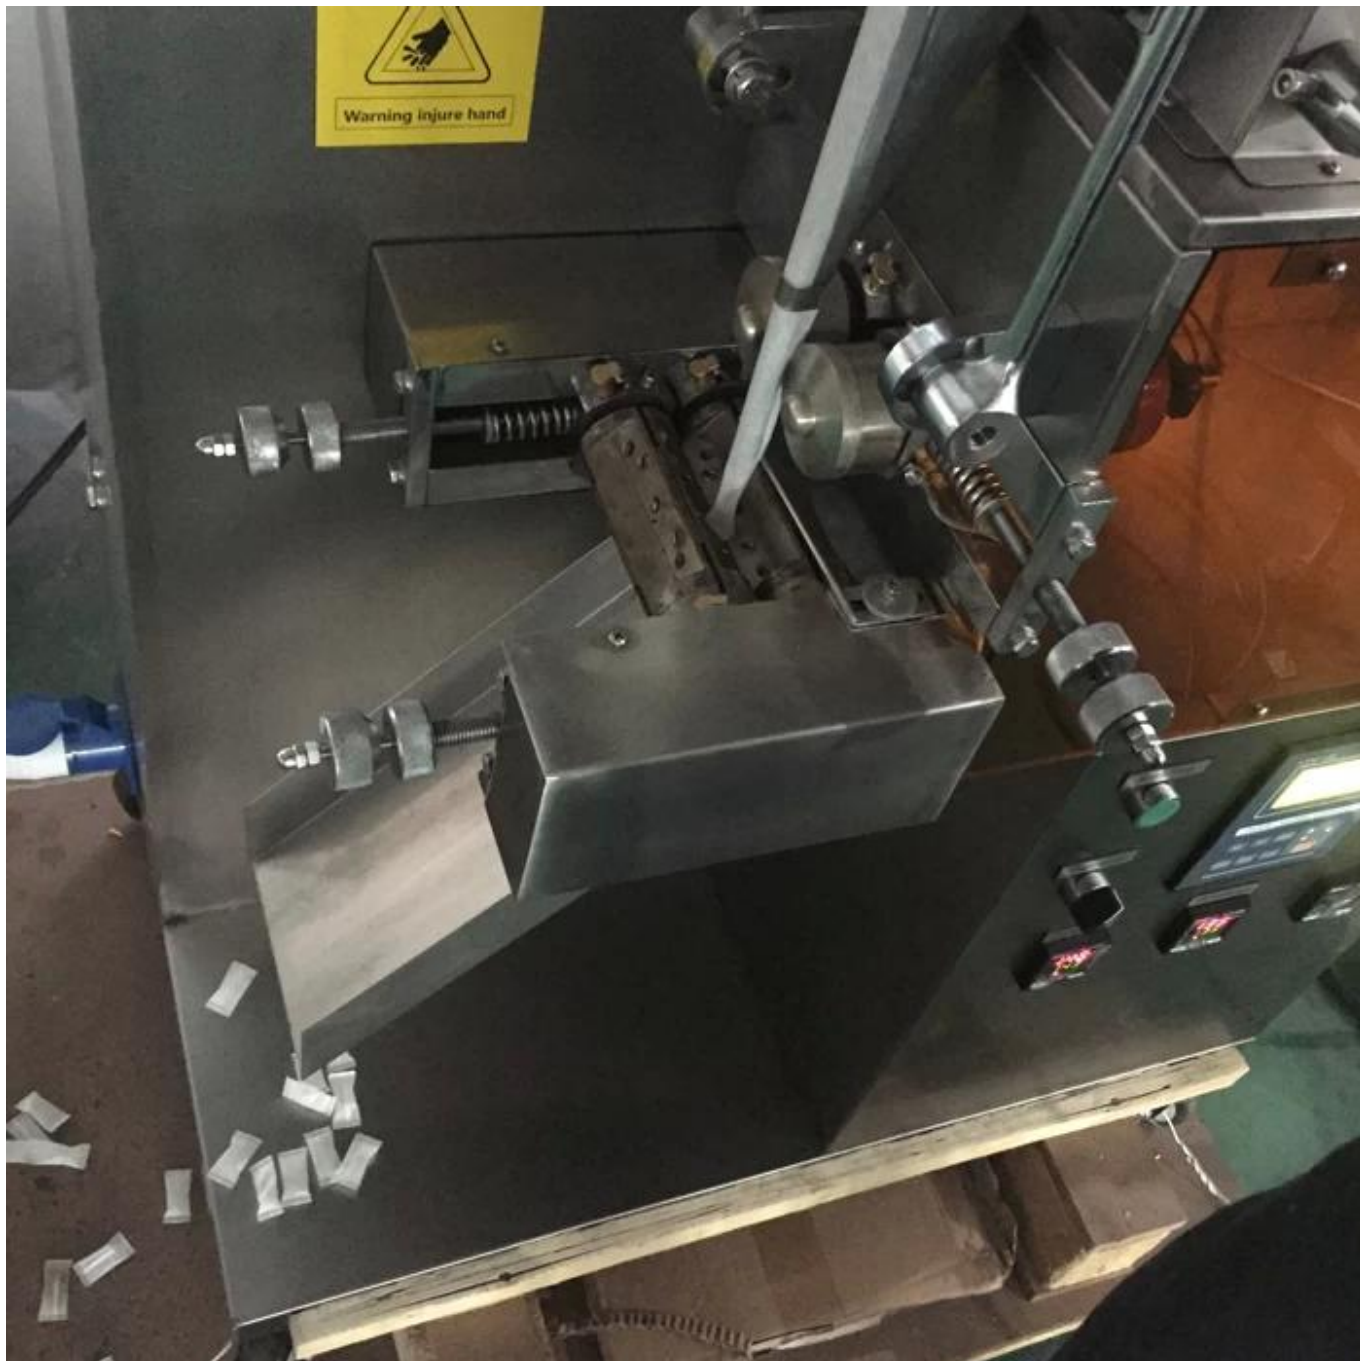

## função e características

1	Cubra o Teflon na lâmina de vedação.
2	Após a ação de vedação, o produto embalado entra automaticamente no túnel de encolhimento através da correia transportadora.
3	A correia transportadora pode ser ajustada em altura com um volante.
4	Eletroímãs duplos exercem uma pressão mais forte.
5	Camada de filme ajustável com dispositivo de agulha, é capaz de se adaptar a filmes de diferentes tamanhos, máx. 550 mm

## Detalhes da máquina

**Cubo Volumétrico**

**Tubo Saco**

**Corte e vedação**

**Inscrição:**

**Para granulado de snus ou embalagem de bolo de snus em sachê.**

**COMPANY PROFILE**

DESSION is a modern packaging equipment solution provider integrating R&D, production and sales. Since the establishment of the company, with the continuous exploration, research and application of advanced technology, the company's development has begun Scale, with an innovative team of professional and technical personnel, engineers, sales and after-sales service personnel, has successfully developed a number of series of packaging machinery and related equipment, widely it is used in food, medical supplies, hotel supplies, daily necessities, hardware accessories, cultural and sports goods, toys and other products that require flexible packaging. With advanced engineering design technology and high-quality equipment system, the equipment is out The mouth has reached the Middle East, Southeast Asia, Europe, America, South Africa and other countries and regions, and has been well received by users all over the world.