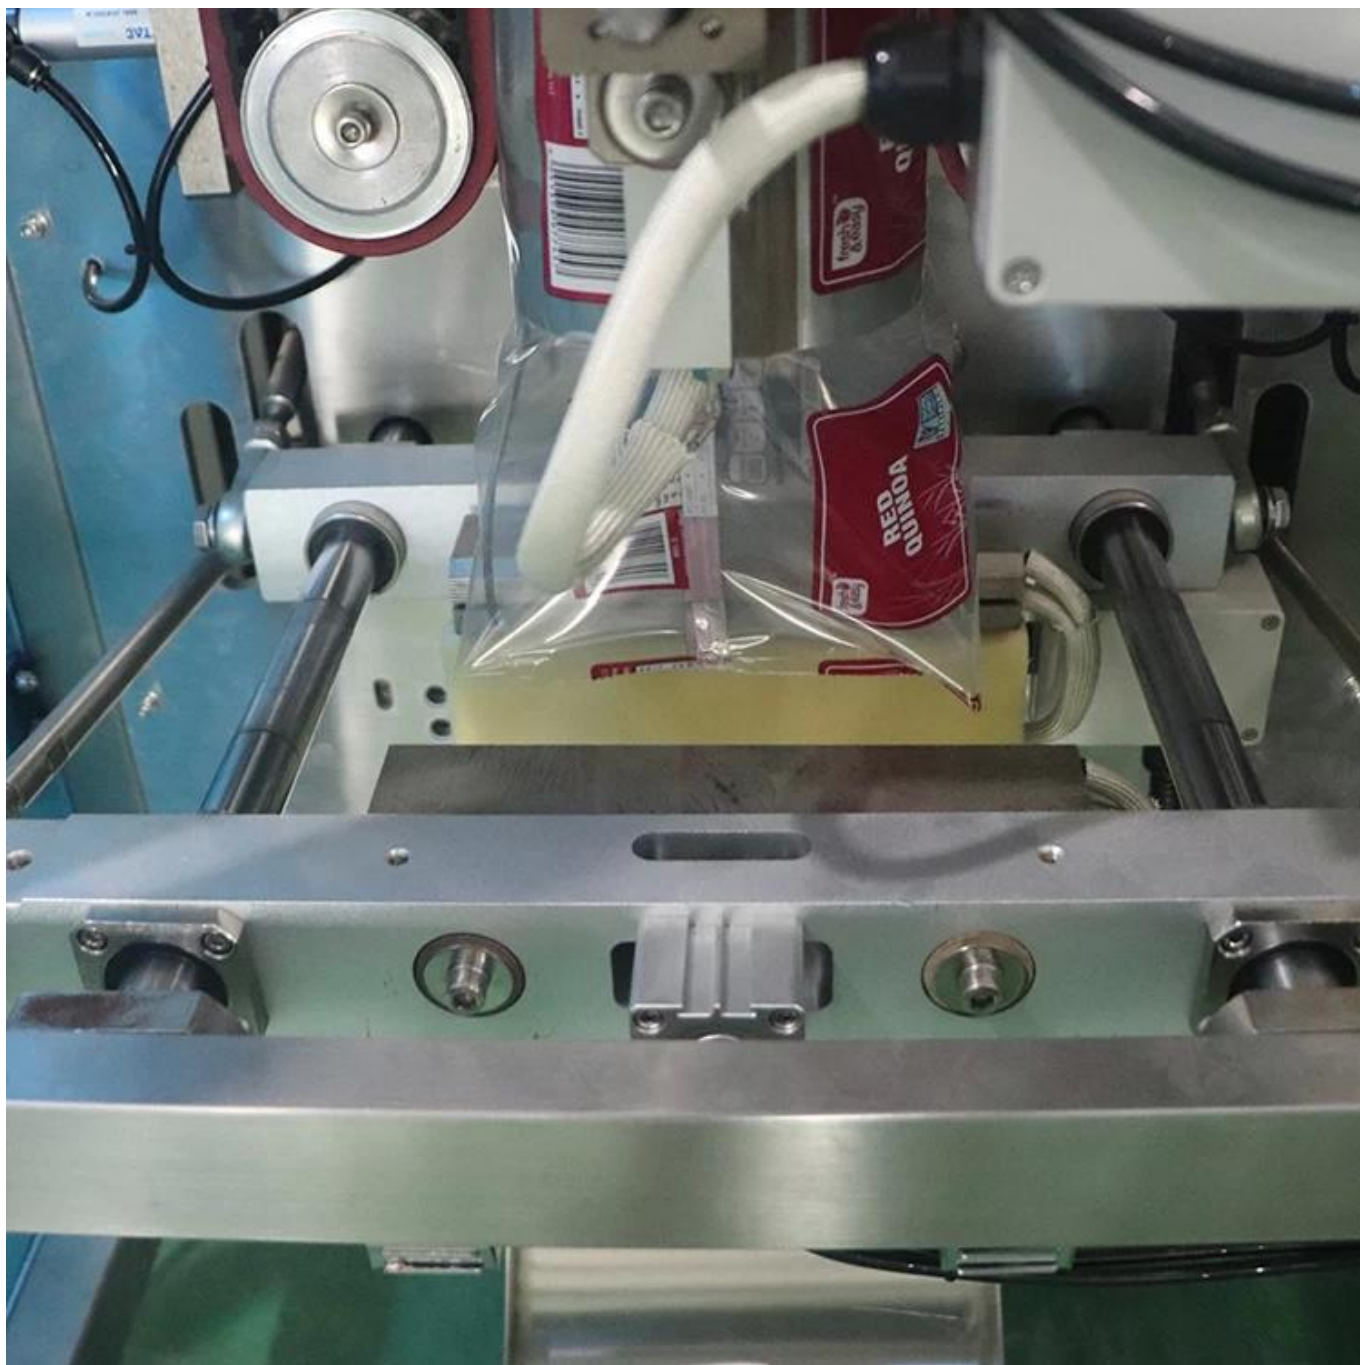

7) Готово товар