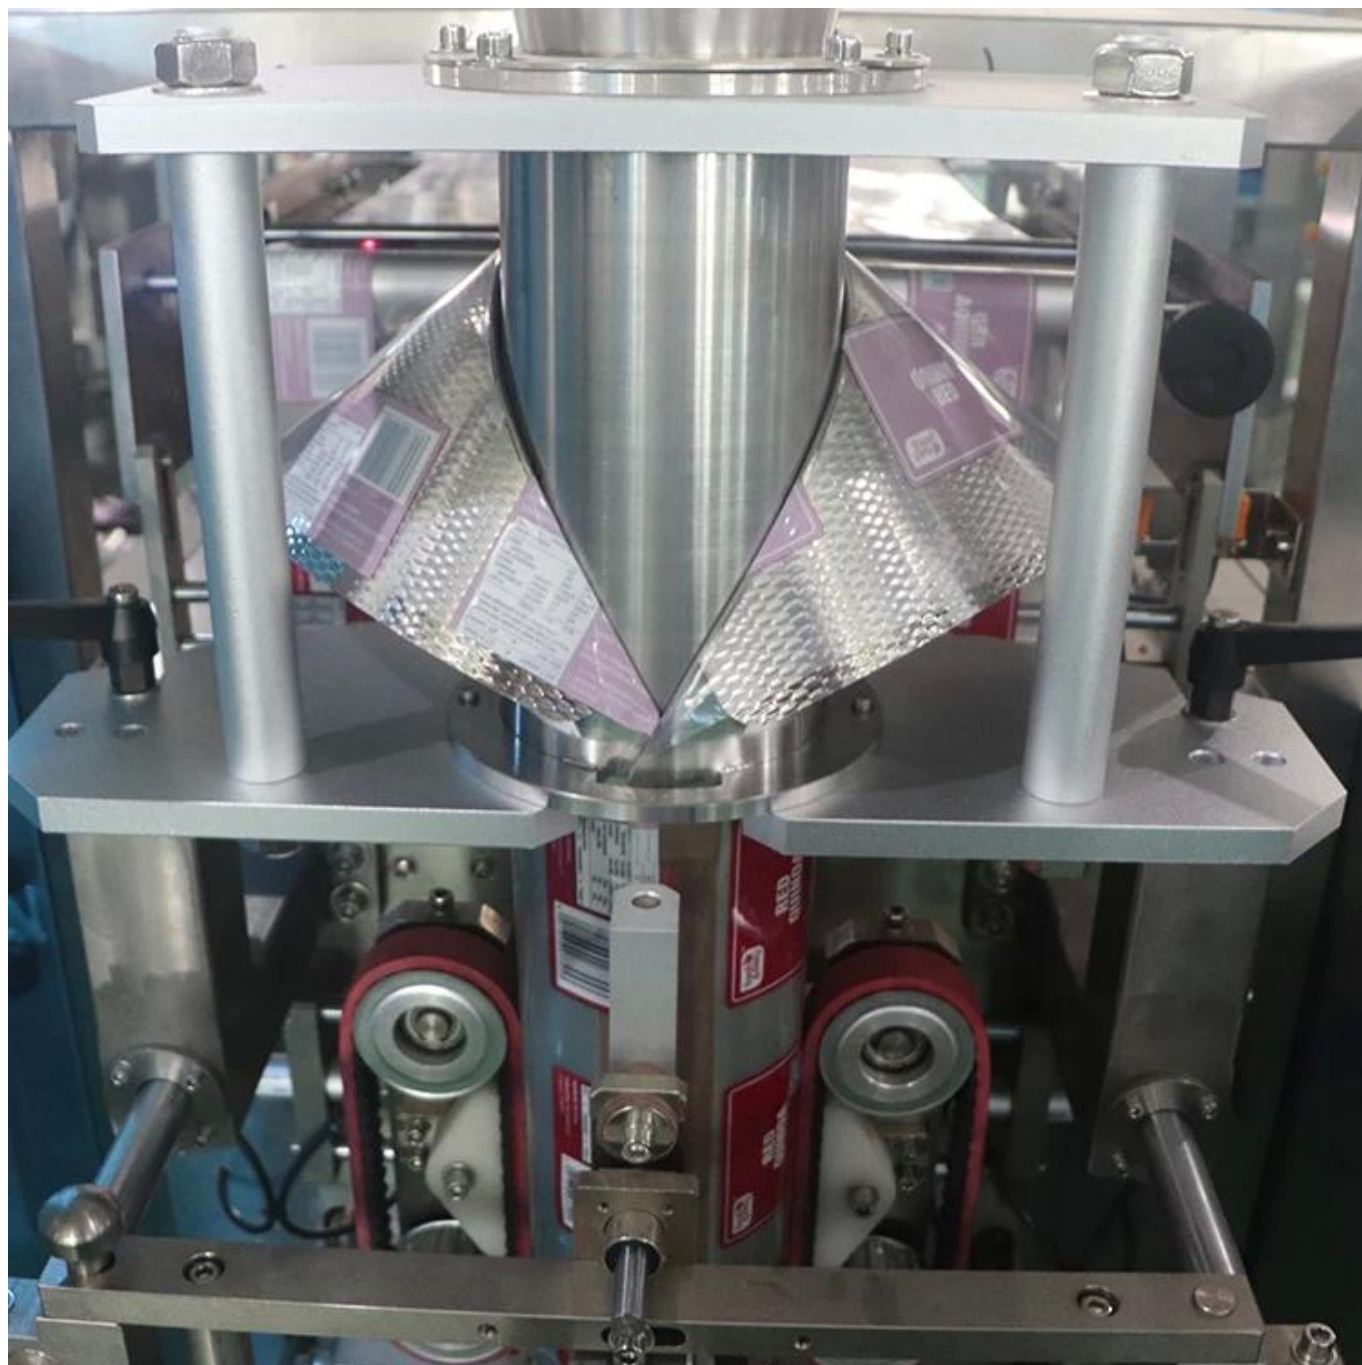

500 г 1 кг соленой замороженной рыбы пластиковый пакет упаковочная машина

Заявление:

Полуавтоматическая упаковочная машина с цепным ковшом Dession подходит для всех видов зерна, полос, сыпучих материалов по отдельности или в комбинированной упаковке, таких как медикаменты, продукты питания, оборудование, ежедневные продукты и так далее.

Рабочий процесс

1) Вибрационный бункер

2) Ковшовая цепь

3) Падение вниз на бункер

4) Свидание кодер печать в производство дата, действующая свидание а также много количество

5) Вертикальная запаивающая планка автоматически запечатывает пакет

COMPANY PROFILE

DESSION is a modern packaging equipment solution provider integrating R&D, production and sales. Since the establishment of the company, with the continuous exploration, research and application of advanced technology, the company's development has begun Scale, with an innovative team of professional and technical personnel, engineers, sales and after-sales service personnel, has successfully developed a number of series of packaging machinery and related equipment, widely it is used in food, medical supplies, hotel supplies, daily necessities, hardware accessories, cultural and sports goods, toys and other products that require flexible packaging. With advanced engineering design technology and high-quality equipment system, the equipment is out The mouth has reached the Middle East, Southeast Asia, Europe, America, South Africa and other countries and regions, and has been well received by users all over the world.