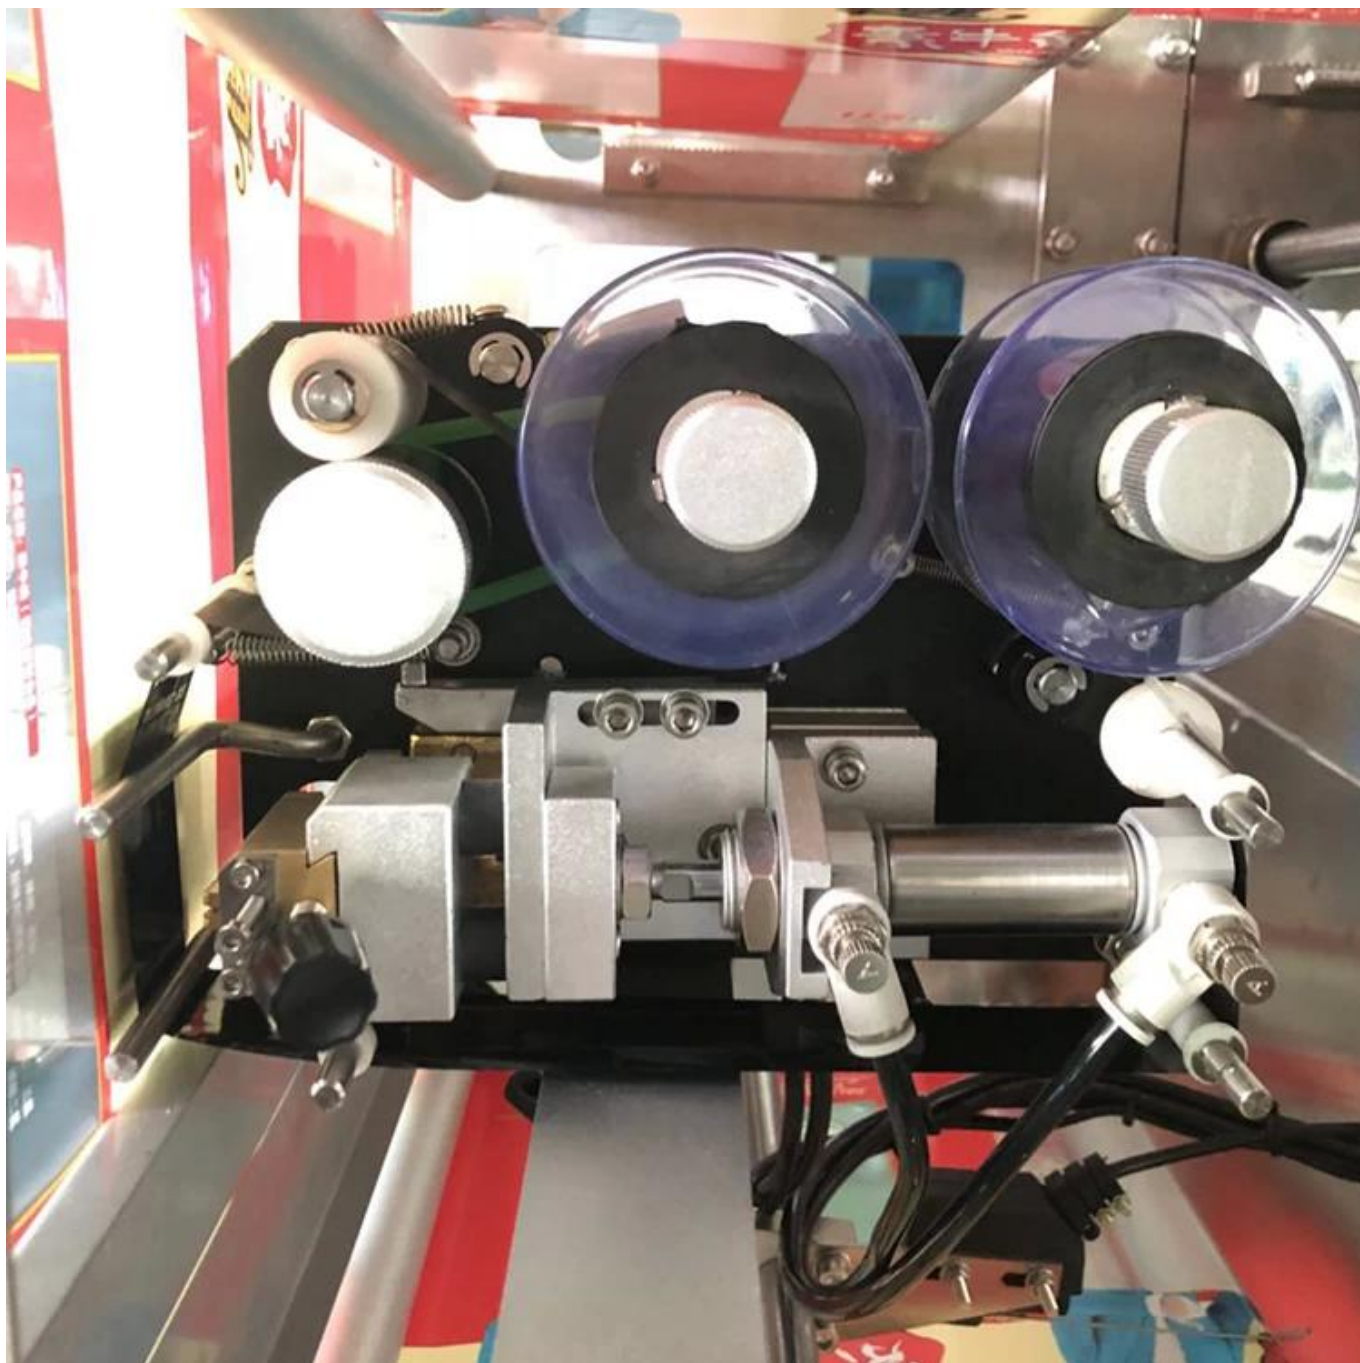

500 г 1 кг соленой замороженной рыбы пластиковый пакет упаковочная машина

Заявление:

Полуавтоматическая упаковочная машина с цепным ковшом Dession подходит для всех видов зерна, полос, сыпучих материалов по отдельности или в комбинированной упаковке, таких как медикаменты, продукты питания, оборудование, ежедневные продукты и так далее.

Рабочий процесс

1) Вибрационный бункер

2) Ковшовая цепь

3) Падение вниз на бункер

4) Свидание кодер печать в производство дата, действующая свидание а также много количество

5) Вертикальная запаивающая планка автоматически запечатывает пакет

COMPANY PROFILE

DESSION is a modern packaging equipment solution provider integrating R&D, production and sales. Since the establishment of the company, with the continuous exploration, research and application of advanced technology, the company's development has begun Scale, with an innovative team of professional and technical personnel, engineers, sales and after-sales service personnel, has successfully developed a number of series of packaging machinery and related equipment, widely it is used in food, medical supplies, hotel supplies, daily necessities, hardware accessories, cultural and sports goods, toys and other products that require flexible packaging. With advanced engineering design technology and high-quality equipment system, the equipment is out The mouth has reached the Middle East, Southeast Asia, Europe, America, South Africa and other countries and regions, and has been well received by users all over the world.