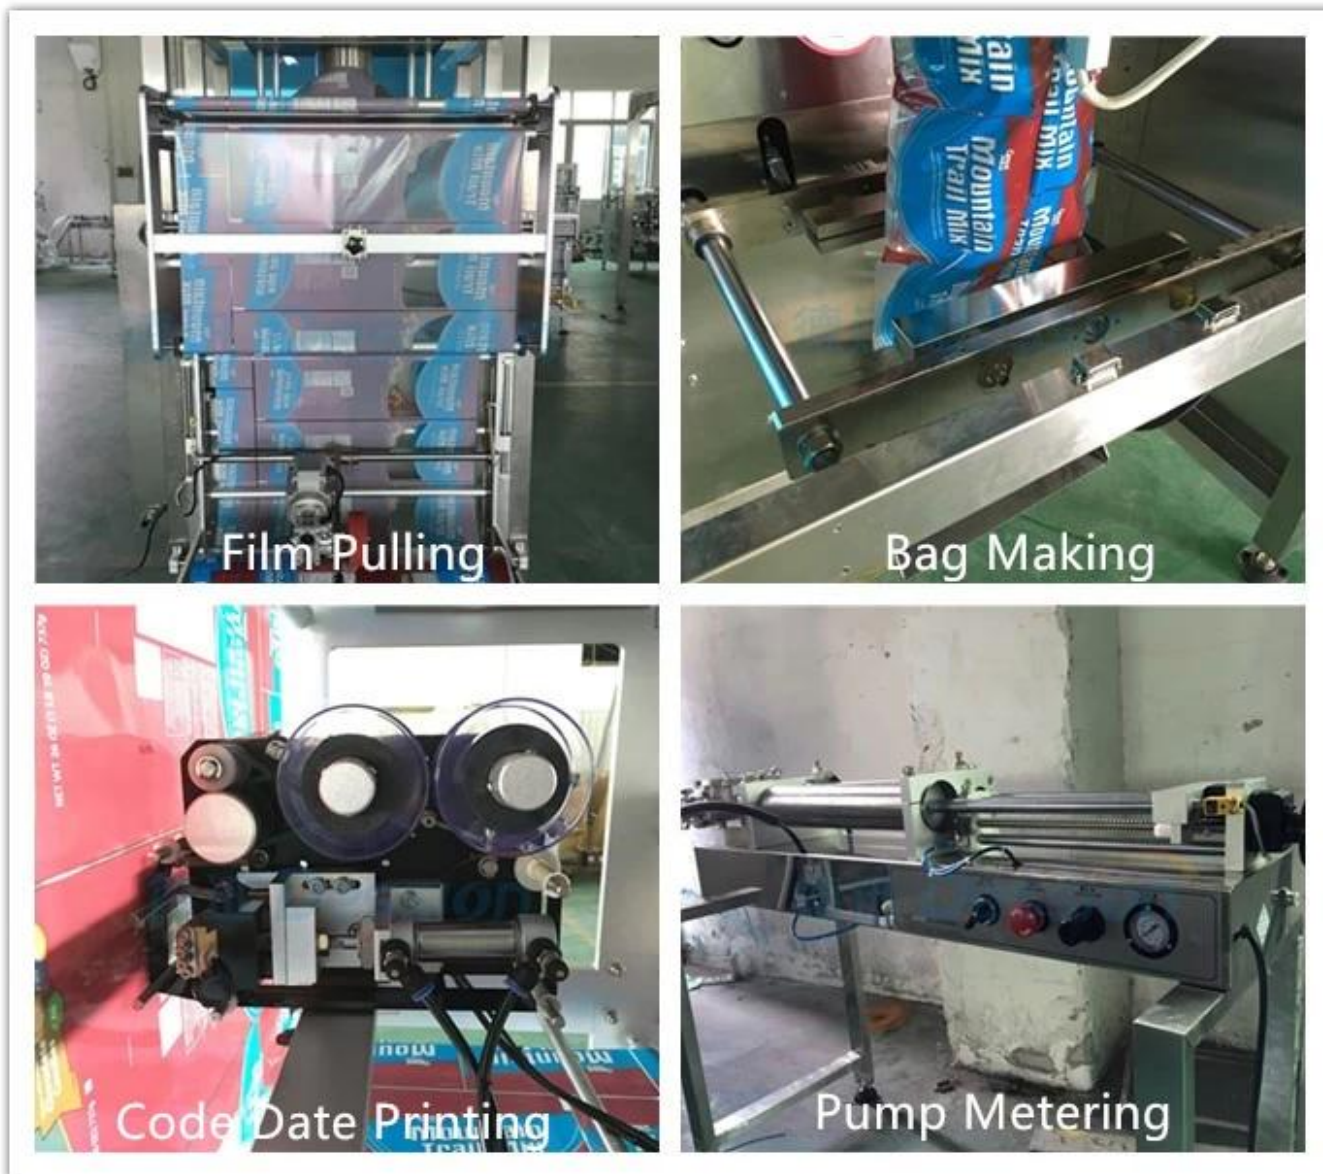

Фотографии машин

Передний план

Вид сбоку

Вид сзади

Смеситель

Подробности

Цена blisterной упаковочной машины для джема емкостью 1 л со специальными насечками для разрыва

Подходит для стирального порошка, моющего средства, начинки, соусов, реагентов, эмульсий пестицидов, красителей, пигментов, жидкостей, суспензий, паст, наполнителей, таких как вода, масло, специи, кетчуп, шампунь, блистер с вареньем и т. д.

Перевозки:

После получения оплаты дата доставки будет через 15-30 рабочих дней,

По воздуху, по морю или экспресс (DHL и т. д.)

COMPANY PROFILE

DESSION is a modern packaging equipment solution provider integrating R&D, production and sales. Since the establishment of the company, with the continuous exploration, research and application of advanced technology, the company's development has begun Scale, with an innovative team of professional and technical personnel, engineers, sales and after-sales service personnel, has successfully developed a number of series of packaging machinery and related equipment, widely it is used in food, medical supplies, hotel supplies, daily necessities, hardware accessories, cultural and sports goods, toys and other products that require flexible packaging. With advanced engineering design technology and high-quality equipment system, the equipment is out The mouth has reached the Middle East, Southeast Asia, Europe, America, South Africa and other countries and regions, and has been well received by users all over the world.