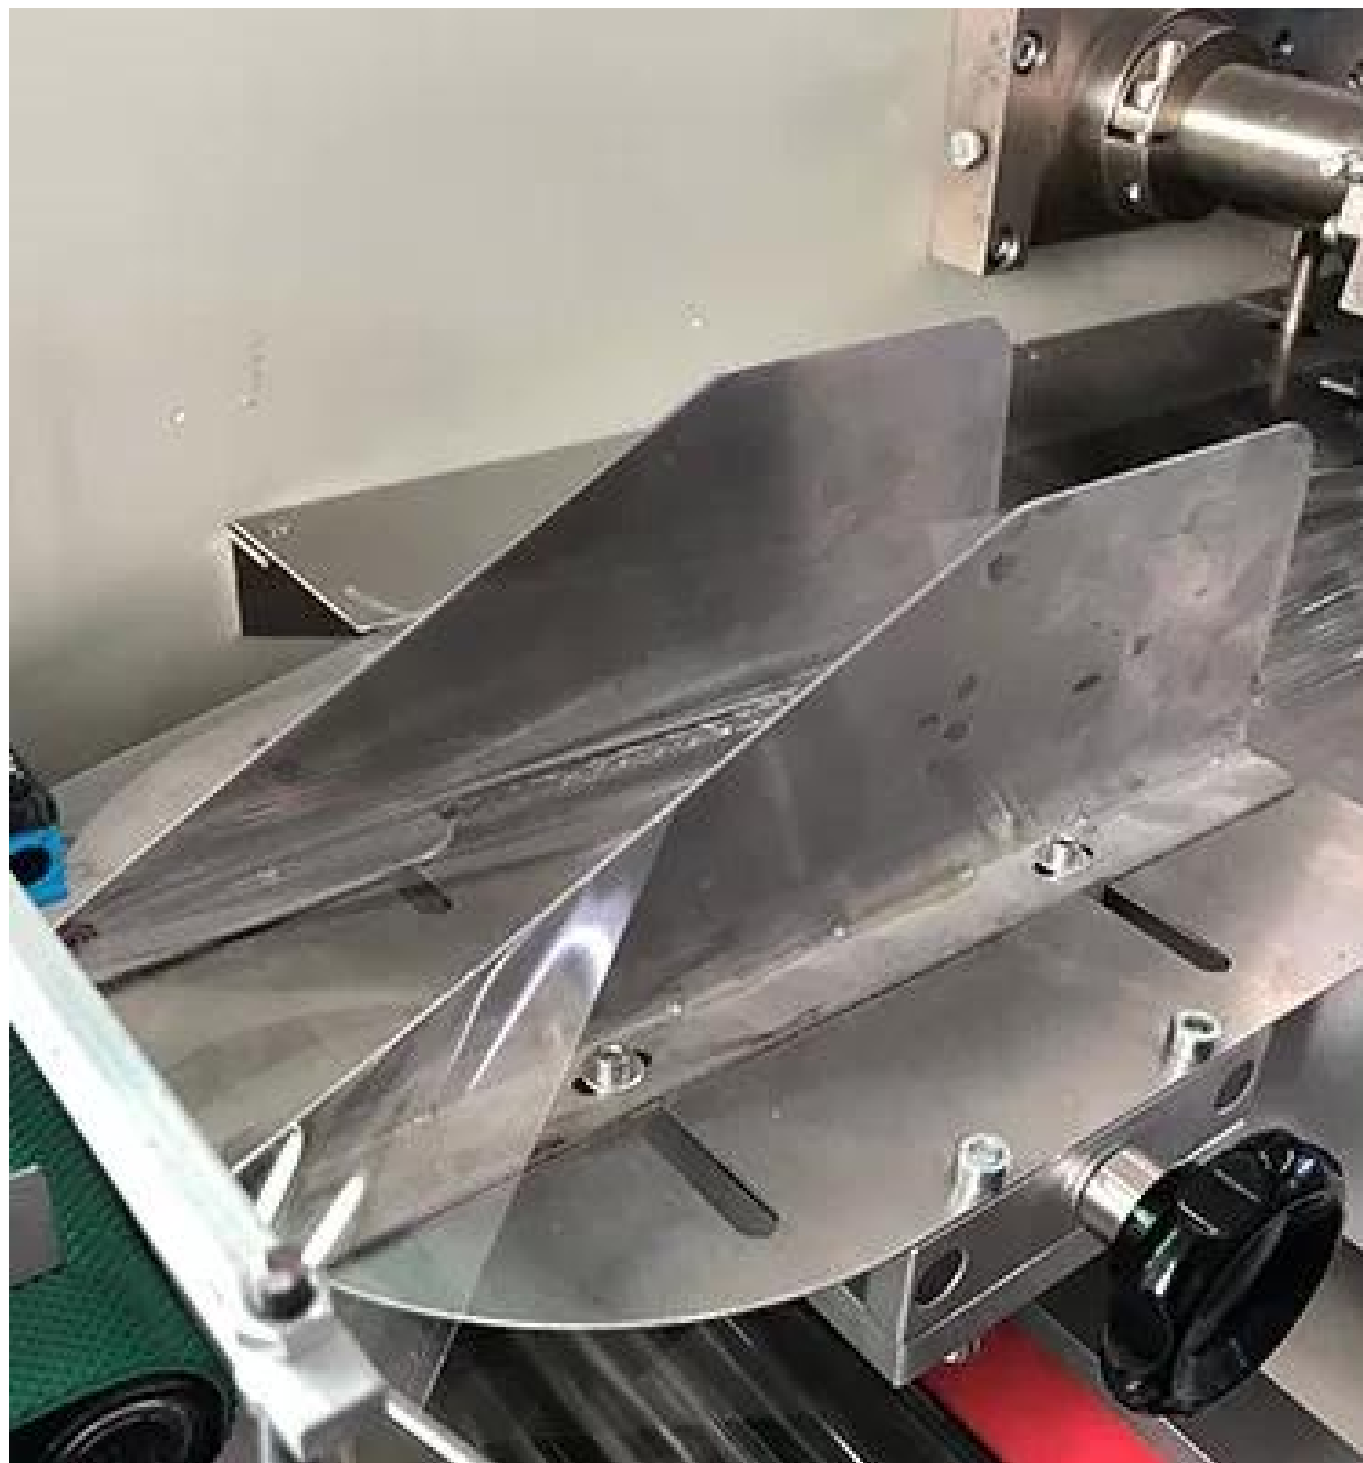

Высокочувствительный глазной датчик