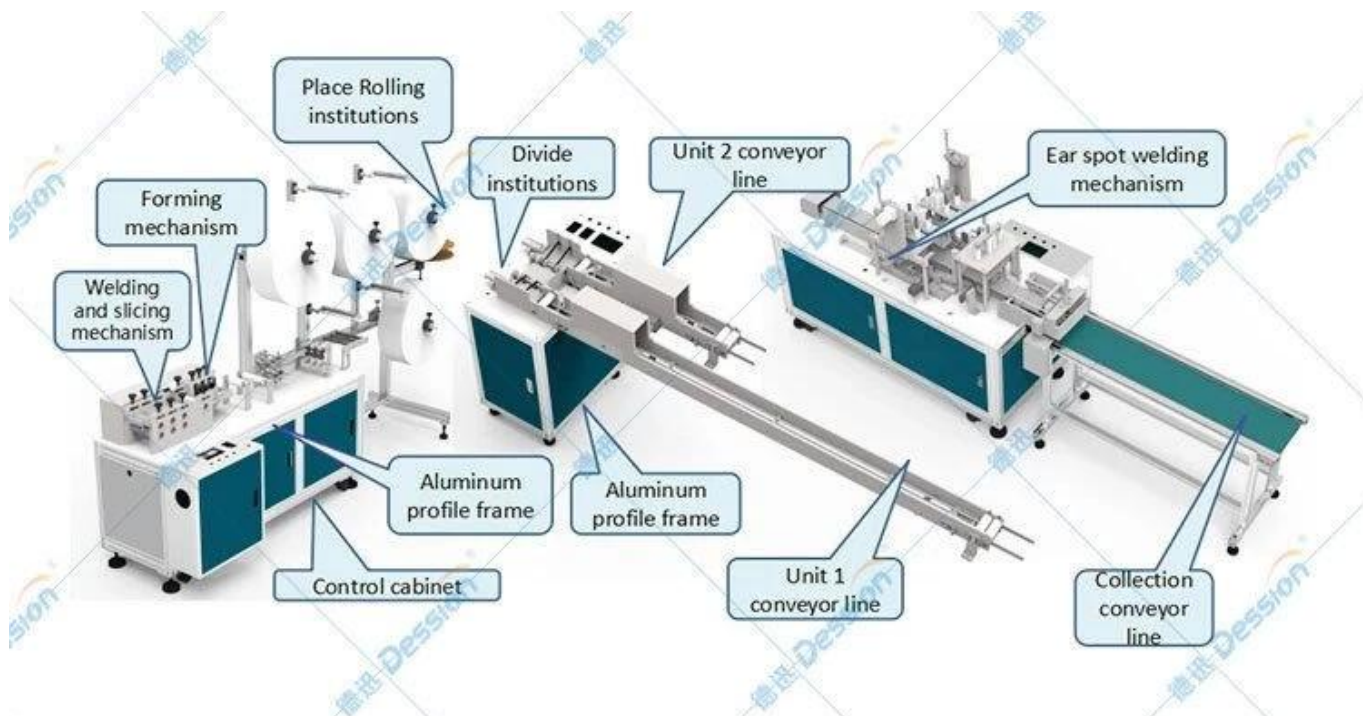

## High speed mask packing machine

For disposable nonwoven face/ facial mask body making. Every minute can output 100 pieces of mask body, mask

specifications:175\*(80-100) mm. Normally work together with face mask earloop welding machine, face mask tie on machine

### 1+2 disposable plane mask making machine

Famous Brand

Adjustable  
Speed

Quality  
Guaranteed

1 drive 2