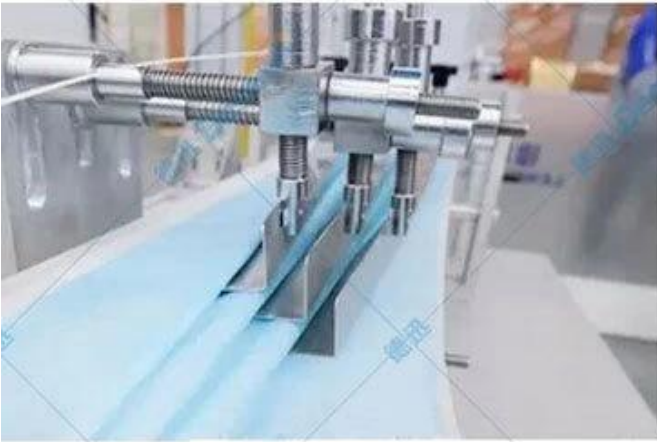

## High speed mask packing machine

For disposable nonwoven face/ facial mask body making. Every minute can output 100 pieces of mask body, mask

specifications:175\*(80-100) mm. Normally work together with face mask earloop welding machine, face mask tie on machine

### 1+2 disposable plane mask making machine

Famous Brand

Adjustable  
Speed

Quality  
Guaranteed

1 drive 2