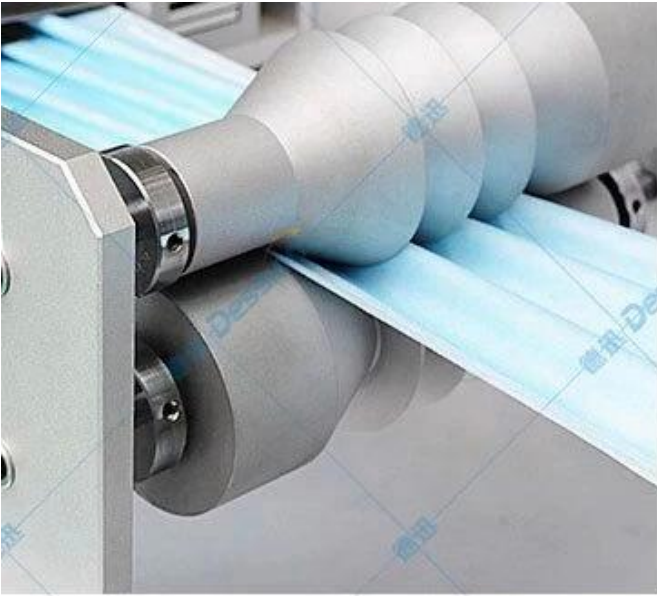

## High speed mask packing machine

For disposable nonwoven face/ facial mask body making. Every minute can output 100 pieces of mask body, mask

specifications:175\*(80-100) mm. Normally work together with face mask earloop welding machine, face mask tie on machine

### 1+2 disposable plane mask making machine

Famous Brand

Adjustable  
Speed

Quality  
Guaranteed

1 drive 2