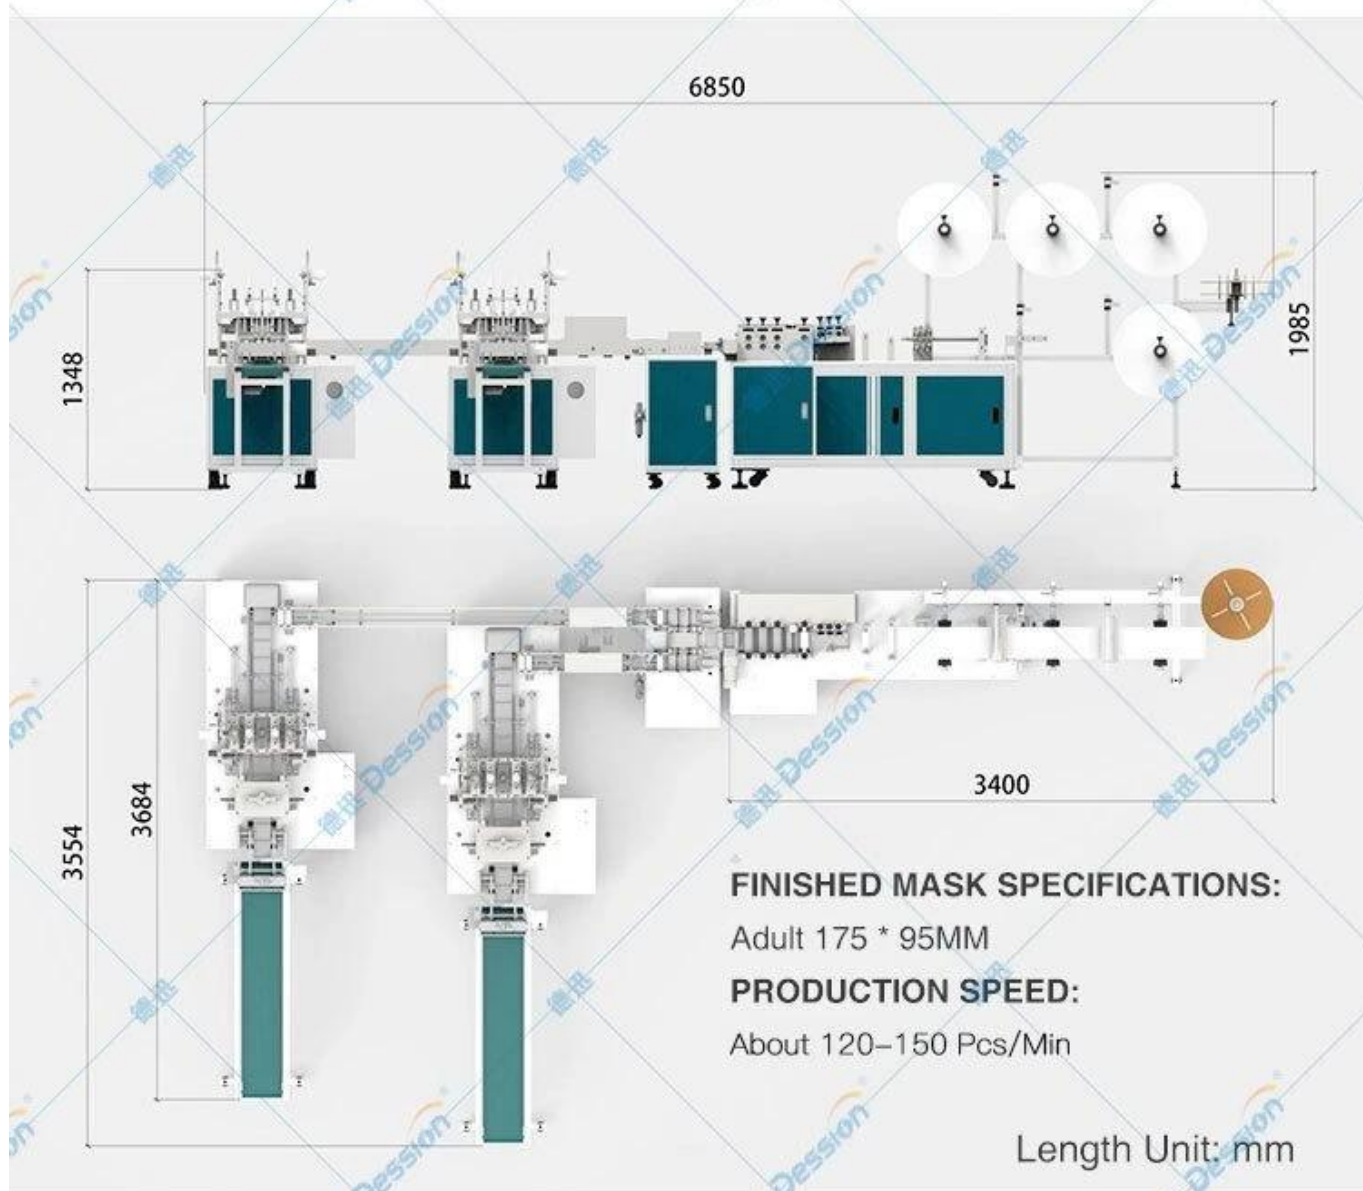

## High speed mask packing machine

For disposable nonwoven face/ facial mask body making. Every minute can output 100 pieces of mask body, mask

specifications:175\*(80-100) mm. Normally work together with face mask earloop welding machine, face mask tie on machine

### 1+2 disposable plane mask making machine

Famous Brand

Adjustable  
Speed

Quality  
Guaranteed

1 drive 2