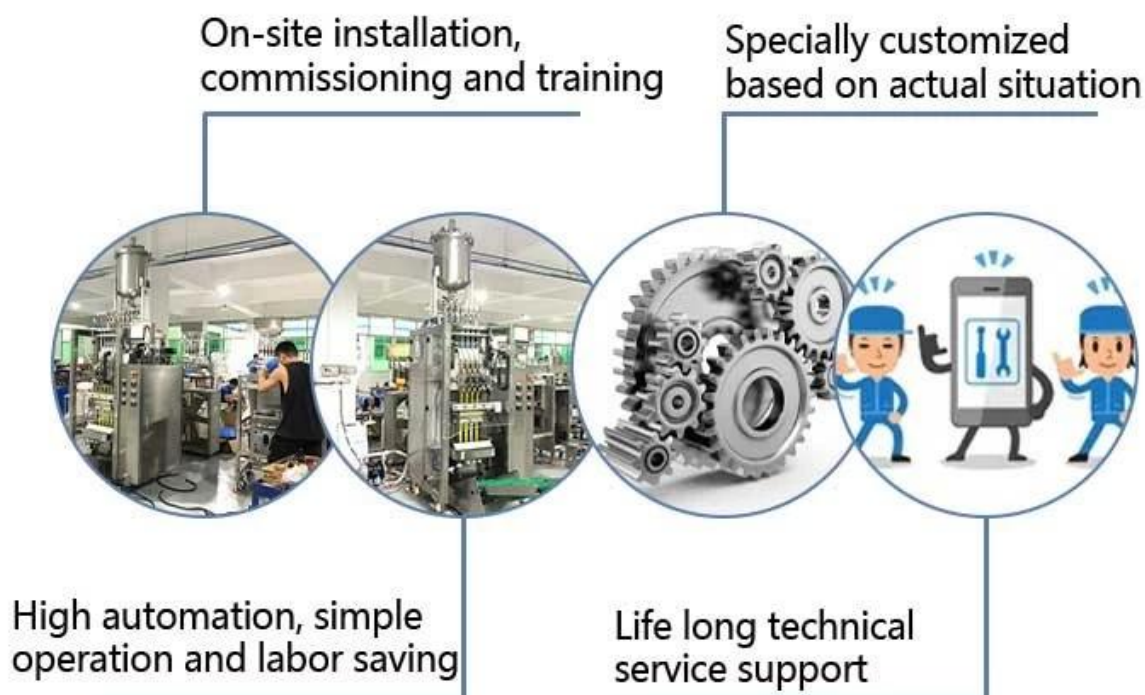

Contact us

Our Advantage

Dession имеет профессиональную команду, которая предоставляет клиентам различные упаковочные решения.

Полностью понимая потребности клиентов, инженеры разрабатывают наиболее подходящее решение.

У нас есть собственный цех по обработке и сборке, а также процесс контроля качества и отладки, чтобы гарантировать качество машины.

После приемки заказчиком они упаковываются в деревянные ящики международного стандарта и отправляются.

Если у клиентов возникнут какие-либо вопросы во время использования машины, мы своевременно ответим на них.