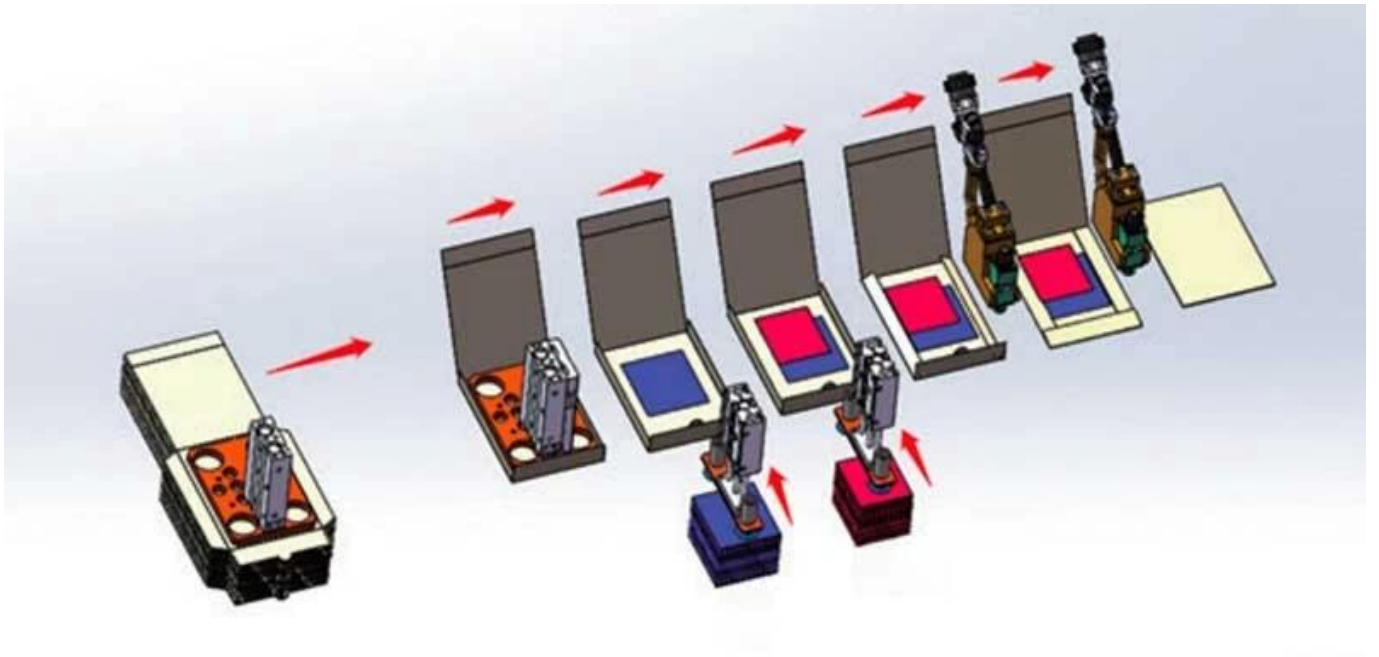

1

Box forming device

Envelope shape holder, can be customized, according to the size requirements to customize the desired shape

2

Box placement

With adjustment function, adjust and customize according to needs

3

Vacuum suction device

Electric eye induction, vacuum adsorption

4

Sealing, spray glue

Automatic ear folding, box sealing, glue spraying

Contact us

Customized products that
match your own

□□□□□□□□□□□□□□□□□□□□

Model:	DS-XZ030
carton size range:	Sample customization
Paper Requirements Scope:	300 g/m2 ≤ Best for paper:350 g/m2 ≤ 450 g/m2
Paper requirements:	The indentation of the paper box is not less than 0.4mm, with a pre-folding effect
Production capacity:	20-30box/min
Total power:	1.5 KW
Equipment dimensions:	About L3300*W1320*H1650mm
Machine weight:	About 1.1T