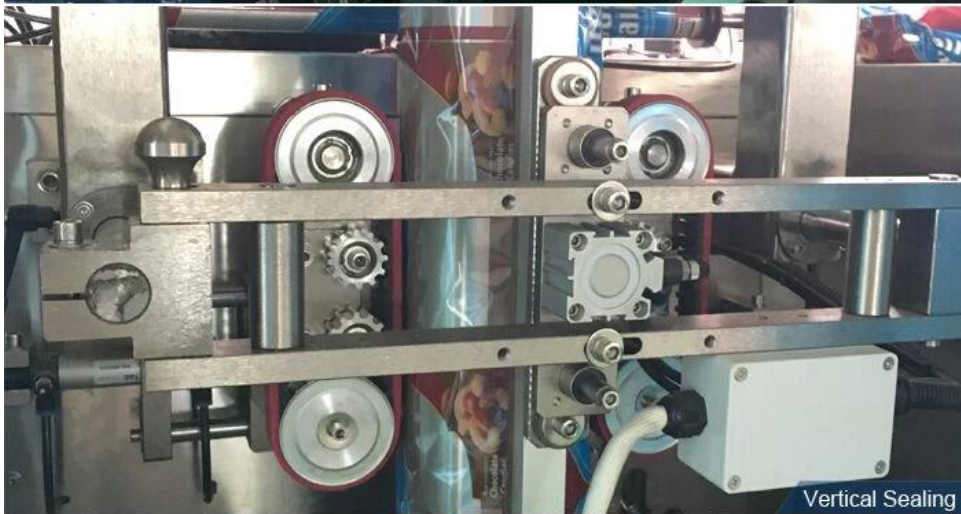

□□□□□□□□□□□□□□ □□□□□□□□□□□□

same 304# stainless steel material, Our Dession,
offer you 360 different surface treatment

Ribbon Date Printer

Screw Measuring

Vertical Sealing

Sealing & Cutting

BEAD 300 600

BEAD 300 600 300 600

BEAD 300 600 300 600

BEAD 300 600:

BEAD 300 600 15-30

BEAD 300 600 (DHL)

SHIPMENT

COMPANY PROFILE

DESSION is a modern packaging equipment solution provider integrating R&D, production and sales. Since the establishment of the company, with the continuous exploration, research and application of advanced technology, the company's development has begun Scale. With an innovative team of professional and technical personnel, engineers, sales and after-sales service personnel, has successfully developed a number of series of packaging machinery and related equipment, widely it is used in food, medical supplies, hotel supplies, daily necessities, hardware accessories, cultural and sports goods, toys and other products that require flexible packaging. With advanced engineering design technology and high-quality equipment system, the equipment is out The mouth has reached the Middle East, Southeast Asia, Europe, America, South Africa and other countries and regions, and has been well received by users all over the world.