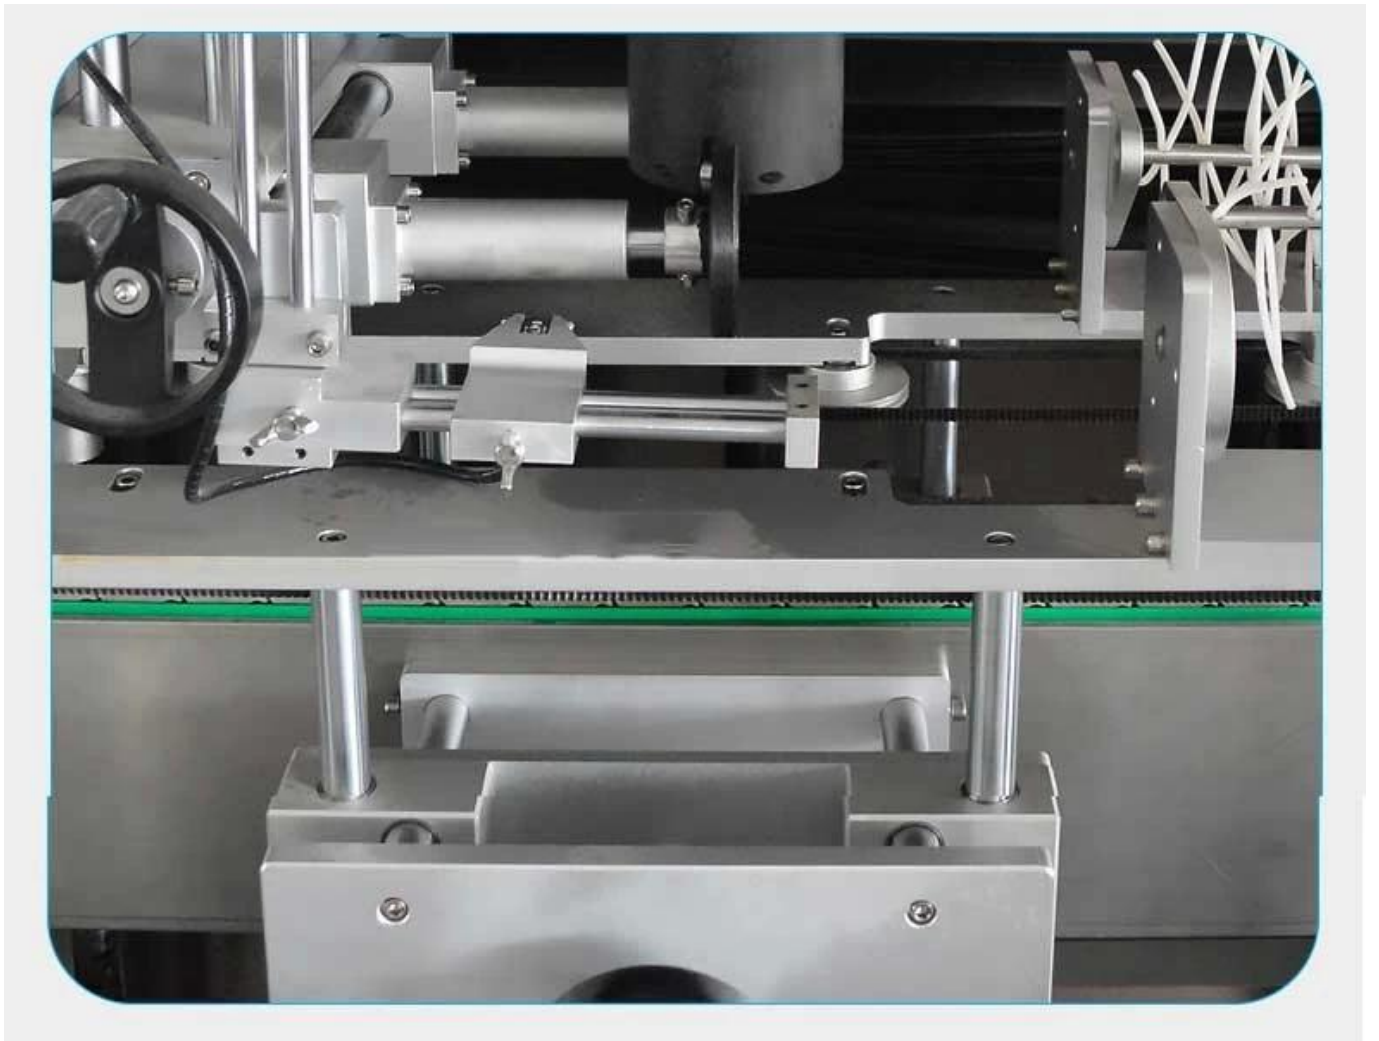

[CONTACT NOW](#)