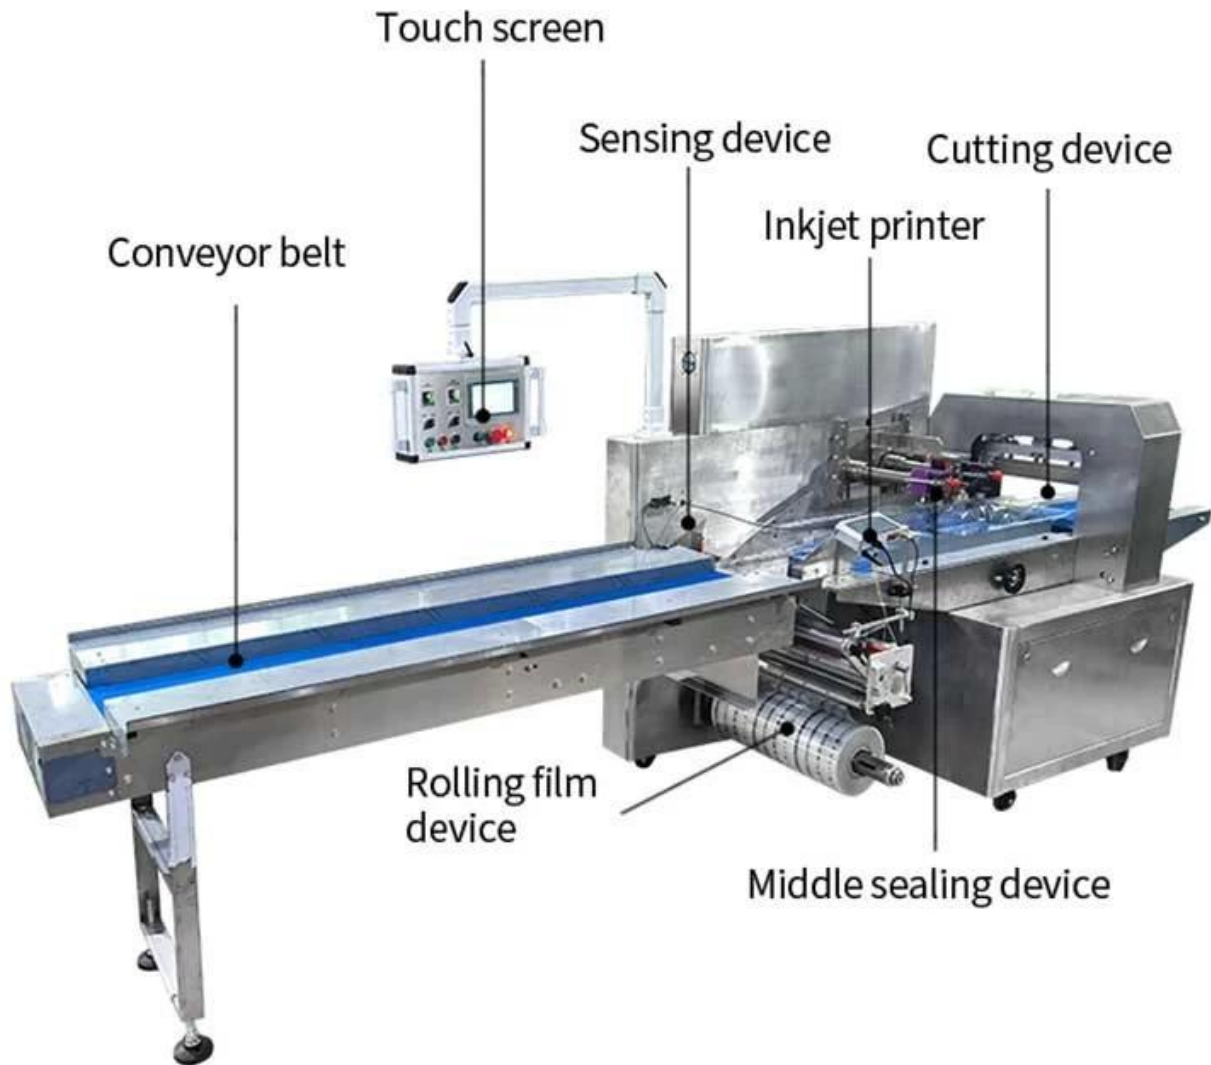

[CONTACT NOW](#)

< MACHINE DETAIL MARKINGS >

< [DETAIL](#) >