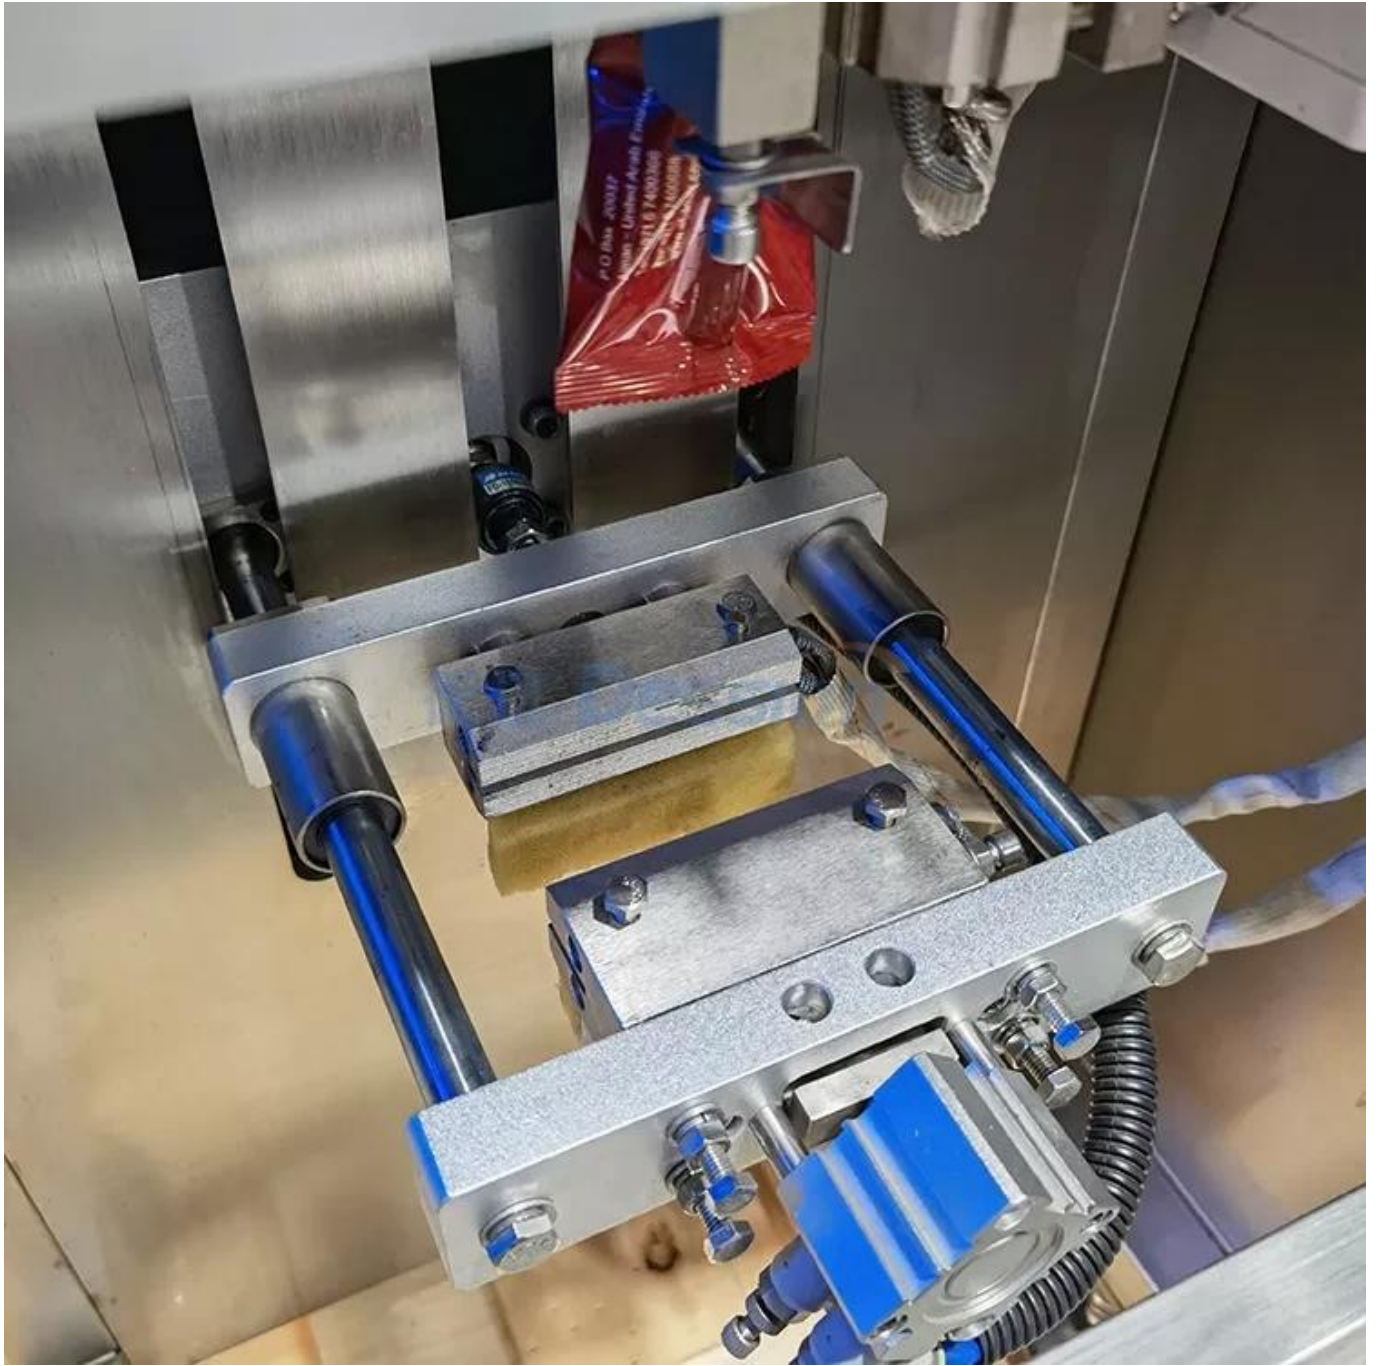

□□□□□□□□□□

□□□□ □□□□□□□□

□□□□□□□□

□□□□□□□□□□

□□□□□□□□□□

6. 本機は、粉体充填機として設計されており、粉体充填機として使用されることを目的として設計されています。また、本機は、粉体充填機として設計されており、粉体充填機として使用されることを目的として設計されています。

7. 本機は、粉体充填機として設計されており、粉体充填機として使用されることを目的として設計されています。CE 認証済みであり、ROSH 対応です。

Model	DS-320SY	DS-420SY
Filling Range	20g~100g	150g~500g
Packing Speed	10-25bags/min	5-60bags/min
Bag Length	80~240mm	80~300mm
Bag Width	50~150mm	60~200mm
Machine Size (L*W*H)	1185*935*1245 mm	1217*1015*1343mm
Machine Weight	450kg	650kg
Machine Power	220V,50HZ,3.2KW	220V,50/60HZ,2.2KW

**Wooden Box  
Packing**

**COMPANY PROFILE**

DESSION is a modern packaging equipment solution provider integrating R&D, production and sales. Since the establishment of the company, with the continuous exploration, research and application of advanced technology, the company's development has begun Scale, with an innovative team of professional and technical personnel, engineers, sales and after-sales service personnel, has successfully developed a number of series of packaging machinery and related equipment, widely it is used in food, medical supplies, hotel supplies, daily necessities, hardware accessories, cultural and sports goods, toys and other products that require flexible packaging. With advanced engineering design technology and high-quality equipment system, the equipment is out The mouth has reached the Middle East, Southeast Asia, Europe, America, South Africa and other countries and regions, and has been well received by users all over the world.