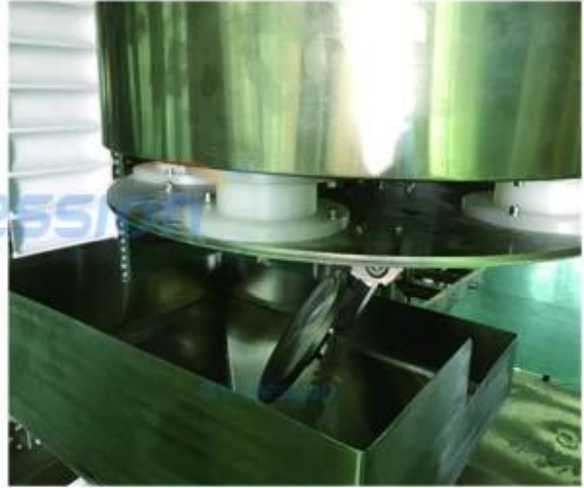

CUP MEASURING

LEAKPROOF EQUIPMENT

CUTTING AND SEALING PART

AUTO-PACKING	
PRODUCT	0000
FILL BAG	OFF
TEST	OFF
EYE MARK	OFF
SPEED	0 Bag/Min
BAG COUNTER	100
FILL COUNTER	100
STOP	AUTO
MANUAL	MANUAL
FUNC. LOCK	FUNC. LOCK
PAUSE	PAUSE
ALARM	ALARM