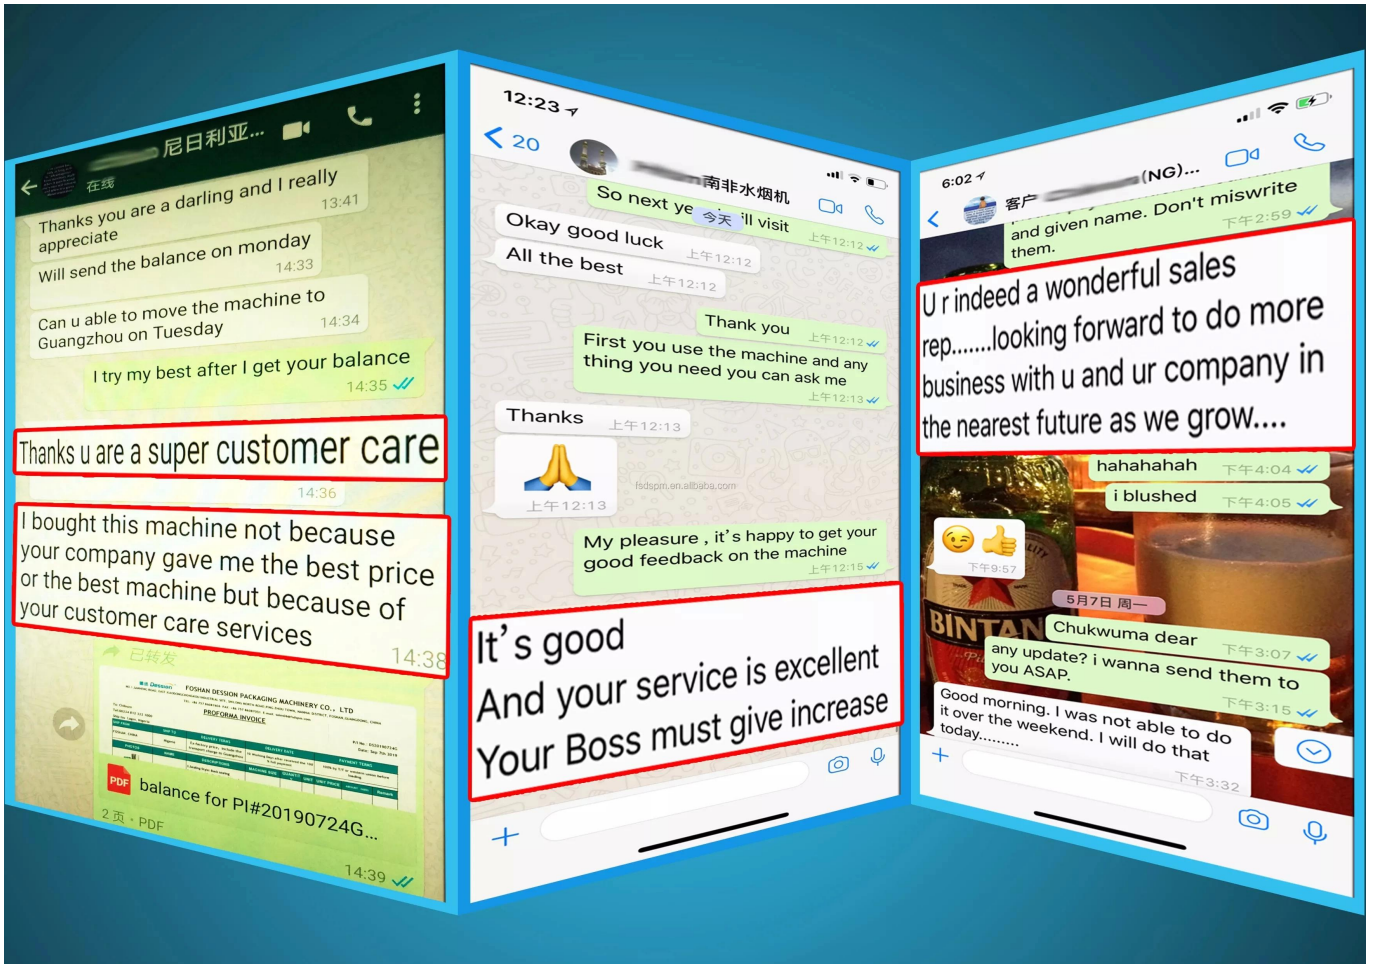

Thanks u are a super customer care

I bought this machine not because your company gave me the best price or the best machine but because of your customer care services

It's good And your service is excellent Your Boss must give increase

U r indeed a wonderful sales rep.....looking forward to do more business with u and ur company in the nearest future as we grow...

FOSSAN DESIGN PACKAGING MACHINERY CO., LTD

Dession CE, ROHS, SGS 20 ISO 9001