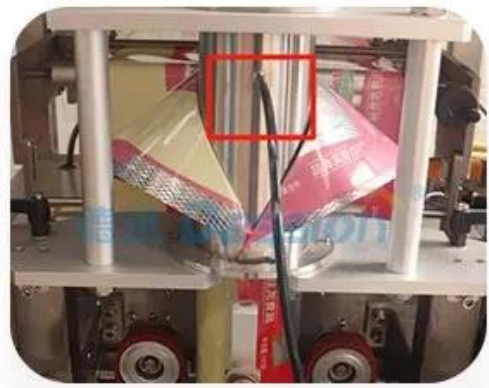

□□□□□□ □□□□□□:

AUTOMATIC 1KG FLOUR VERTICAL PACKING MACHINE FOR CASSAVA FLOUR / CORN / MAIZE / WHEAT FLOUR POUCH PACKING MACHINE

***PACKAGING SPEED:
5~60 BAGS/MIN**

Easy to operate

Environmental friendly

Quality assurance

Lifetime maintenance

Thermal Transfer Printer

Gas-filled Device

Angle Of Plug-In Device

Punching Device

Host						
Model	DS-320L	DS-420L	DS-520L	DS-620L	DS-720L	DS-820L
Film Width	Max. 320mm	Max. 420mm	Max. 520mm	Max. 620mm	Max. 720mm	Max. 820mm
Bag Length	80~240mm	80~300mm	80~350mm	150~350mm	100~450mm	100~450mm
Bag Width	50~150mm	60~200mm	80~250mm	200~350mm	100~350mm	180~400mm
Filling Range	150~800ml	150~1500ml	150~2000ml	150~4000ml	150~4000ml	6000ml(max)
Film Thickness	0.04~0.08mm					
Roll Diameter	Max. 320mm					
Packaging Speed	5~70 bags/min	5~60 bags/min	10~50 bags/min	5~50 bags/min	10~40 bags/min	5~30 bags/min
Machine Power	220V, 50/60HZ, 2KW	220V, 50/60HZ, 2.2KW	220V, 50/60HZ, 3KW	220V, 50/60HZ, 3KW	220V, 50/60HZ, 3.6KW	220V, 50/60HZ, 3.6KW
Machine Size (L*W*H)mm	1185*935 *1245	1217*1015 *1343	1488*1080 *1490	1700*1250 *1780	1716*1260 *1820	1780*1350 *1950
Machine Weight	550kg	650kg	750kg	700kg	900kg	900kg