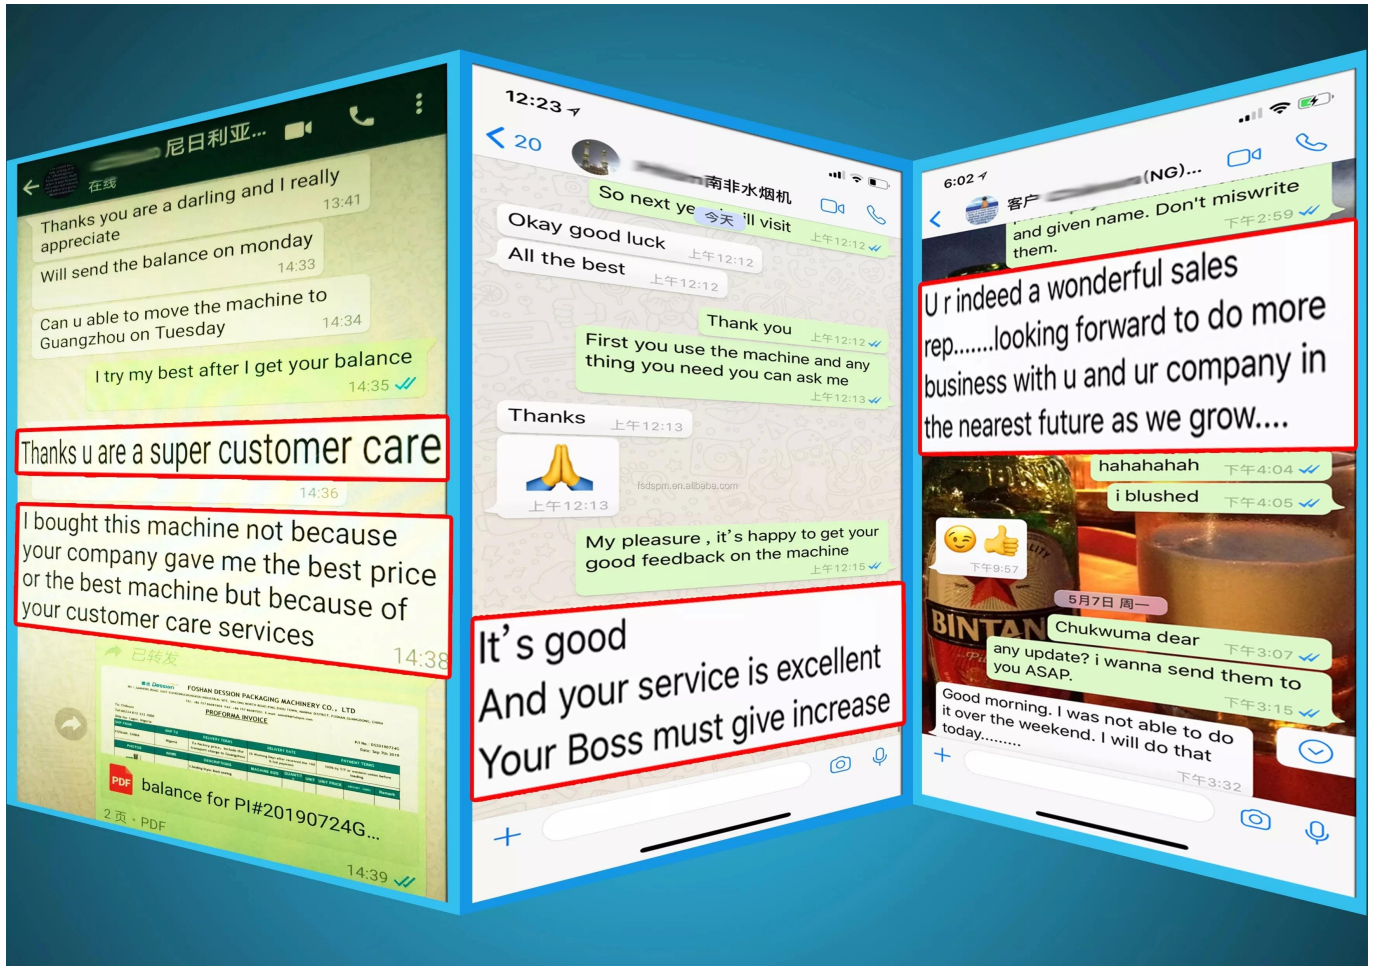

我们公司拥有专业的研发团队，专注于为客户提供高品质的包装机械解决方案。我们的设备符合国际认证标准，包括 CE, ROHS, SGS, 20 年质保，ISO 9001 质量管理体系。