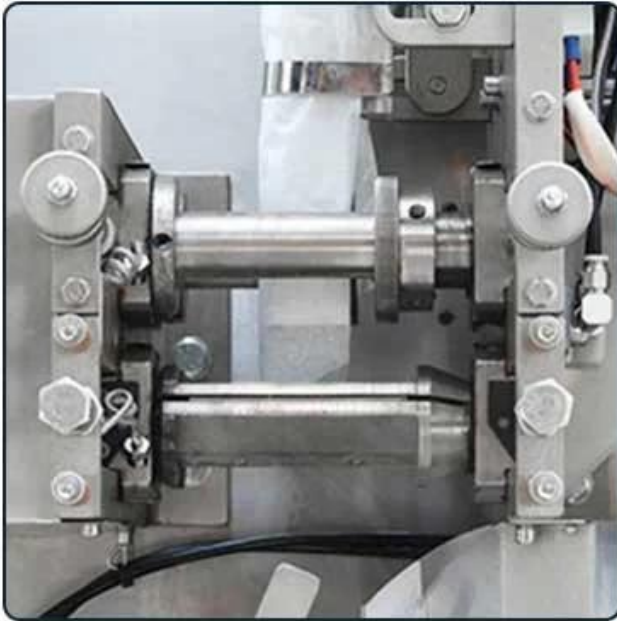

CONTACT NOW 

< MACHINE DETAIL MARKINGS >

MACHANICAL STRUCTURE

< DETAIL >

01

FEEDING HOPPER

Stainless steel 304 material.

Food grade,smooth surface.

04

INNER PACKING

This part makes inner bag, fill in raw materials and hot seal the line in the top of the bag

05

MECHANICAL ARM

Clamp the finished inner bag and put it into the outer bag.

06

CONTROL PANEL