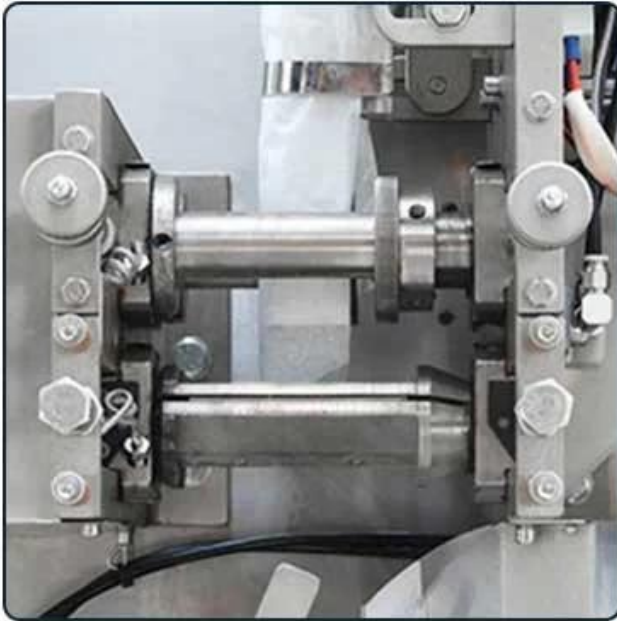

02

FEEDING TRAY

Messuring cup type design is to make the feeding evenly. Moreover, the feeding speed is very fast.

03

LINE FEEDING

Combine label with rope by heating, then convey the finished line to the inner bag and hot seal them together.

04

INNER PACKING

This part makes inner bag, fill in raw materials and hot seal the line in the top of the bag

05

MECHANICAL ARM

Clamp the finished inner bag and put it into the outer bag.

06

CONTROL PANEL