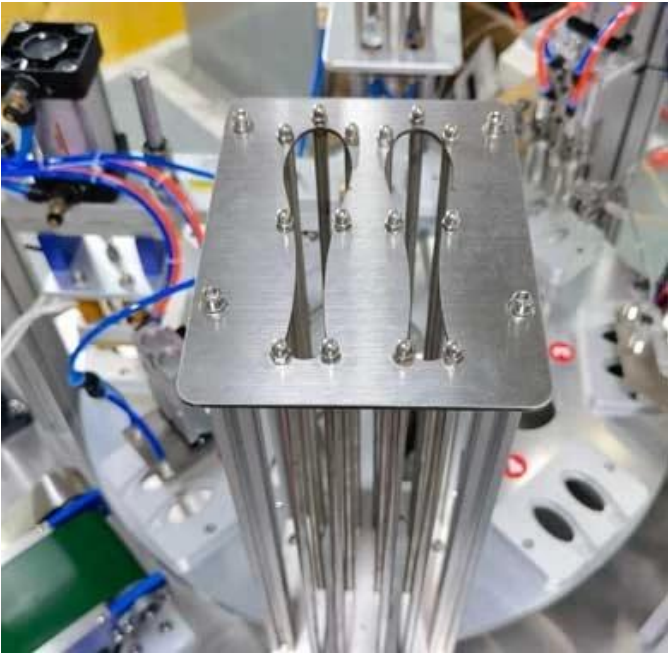

[CONTACT NOW](#) 

[< MACHINE DETAIL MARKINGS >](#)

Material Bucket

Lower Spoon Device

Touch Screen

Weighing & Filling

Sealing

DETAIL