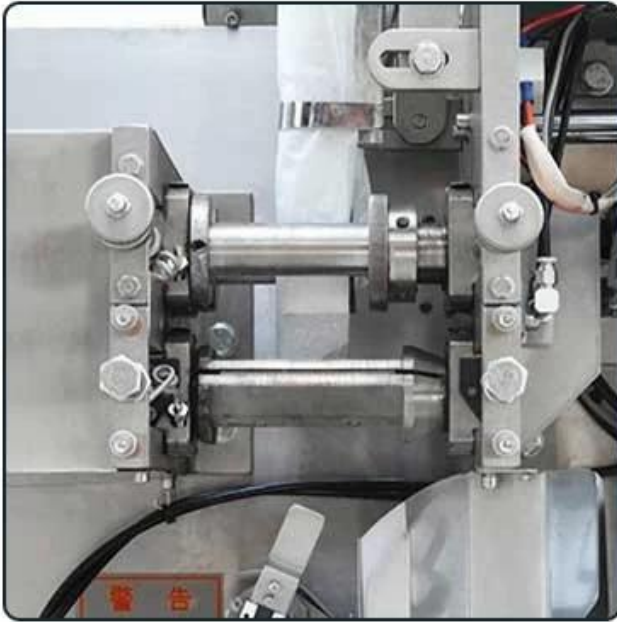

FEEDING HOPPER

Stainless steel 304 material.

Food grade, smooth surface.

Big capacity

02

FEEDING TRAY

Messuring cup type design is to make the feeding evenly. Moreover, the feeding speed is very fast.

03

LINE FEEDING

Combine label with rope by heating, then convey the finished line to the inner bag and hot seal them together.

04

INNER PACKING

This part makes inner bag, fill in raw materials and hot seal the line in the top of the bag

05

MECHANICAL ARM

Clamp the finished inner bag and put it into the outer bag.

06

CONTROL PANEL

Intelligent control panel, easy to operate, precise control, safe and convenient

[CONTACT NOW](#)

COMPANY PROFILE