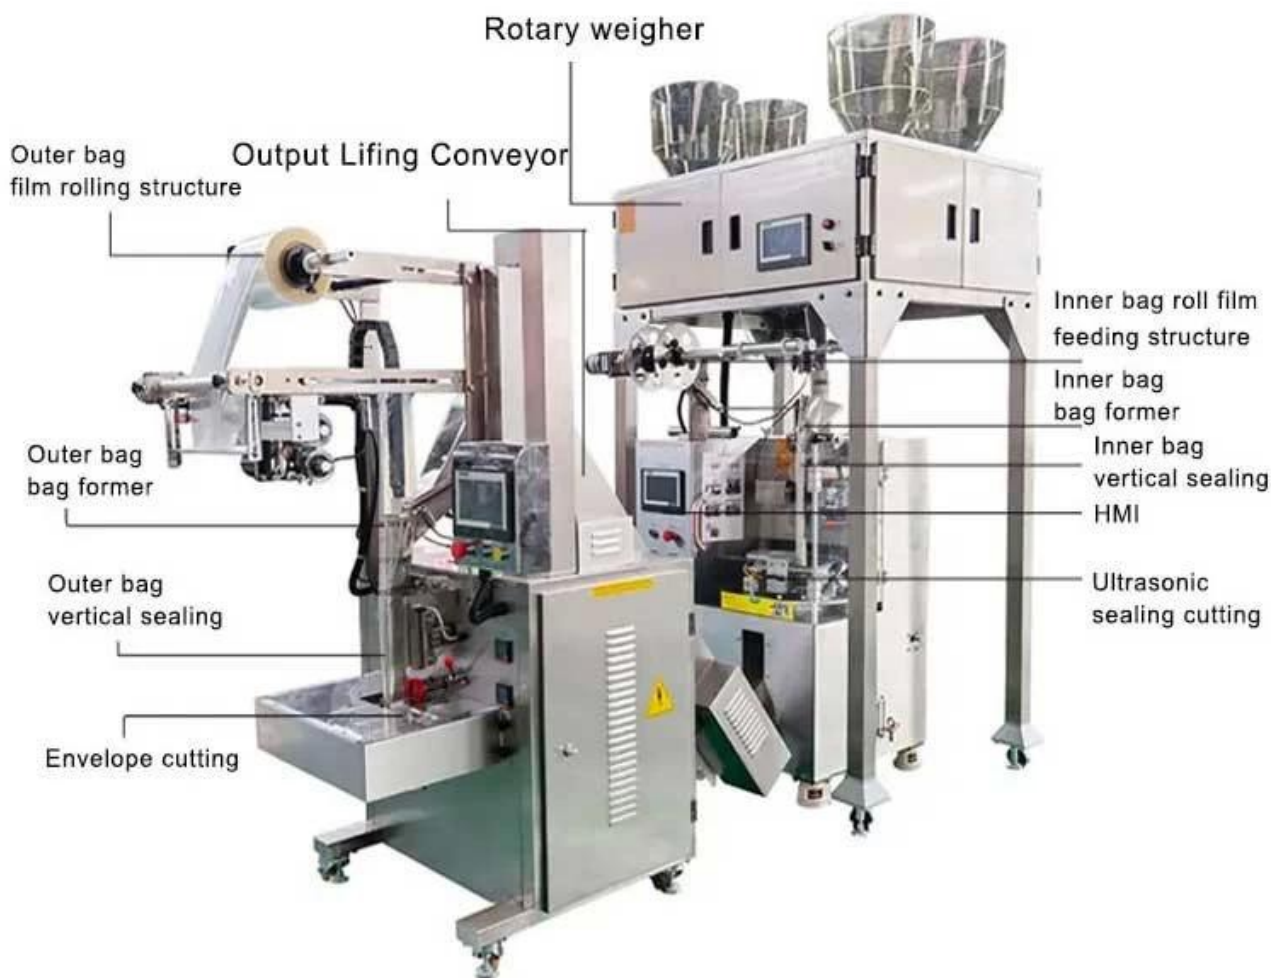

2. **Open PLC** daypack

3.

4. **PLC**

5. **CE**

6.

7. **GMP**

8.

DETAIL

9000

Square Meters
of Factory Buildings

15 Years

Focus on
packaging machinery

**More
than 80**

Technicians
and employees

**More
than 100**

Packing
machine models